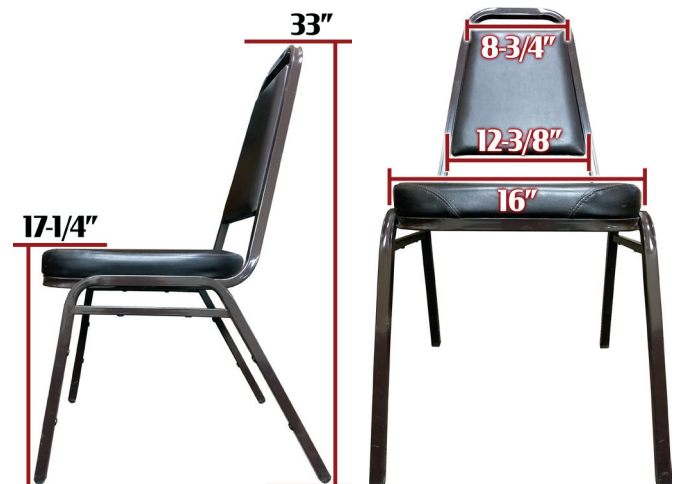

255 Welter Drive
Monticello, IA 52310

P: 877.465.4344
F: 877.465.4042
www.oakstreetmfg.com

STANDARD RESTAURANT STACK CHAIR: SL2082

Black Frame - Black Vinyl
SL2082-BLK

Black Frame - Wine Vinyl
SL2082-WINE

Brown Frame - Espresso Vinyl
SL2082-ESP

- Quality fabric backed commercial grade vinyl
- 2" flame retardant seat cushion with waterfall edge
- Maximum stackable amount: 15 chairs
- Plywood core seat and back
- **Special back assembly includes metal channel construction - eliminating side screws**
- Reinforcement bars on both back and sides
- 1.2 mm steel frame
- Premium extended-life, non-marring poly glides
- Frame load capacity: 300 lbs
- Stack chair weight: 15 lbs
- Freight class: 125
- F.O.B. Monticello, IA; Statesville, NC & Rancho Cucamonga, CA
- *Additional stack chair options include: Banquet Stack, Black Frame Ladderback, Clear Coat Frame Ladderback, Outdoor Black Frame Ladderback*