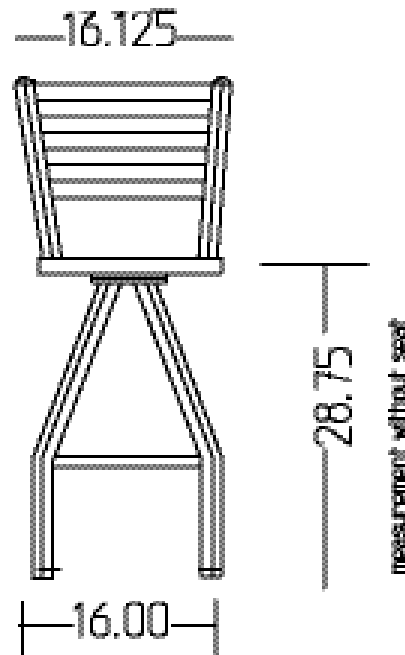

This product may develop slight discoloration over time, which is a normal occurrence of this type of finish.