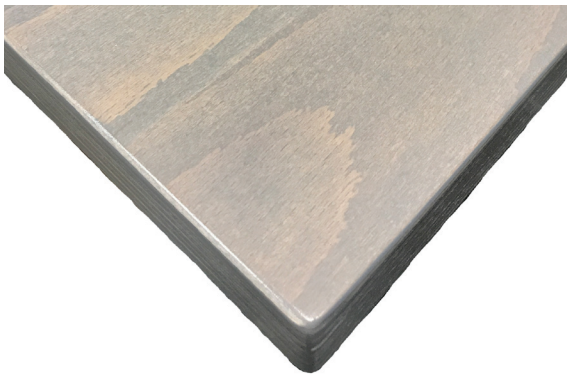

255 Welter Drive
 Monticello, IA 52310
 Phone: (877) 465-4344
 Fax: (877) 465-4042

www.oakstreetmfg.com

PREMIUM E*WOOD TABLE TOPS: EPO & EPB SERIES

- Engineered wood panel construction
- Available in Oak and Beech facings
- Premium tops 1" thick core with additional 1" dropped edge (2" overall edge thickness)
- Stain options: Autumn Haze, Traditional Mahogany, American Walnut, Dark Walnut, Black Stain with Dye, Traditional Cherry, Clear Coat, Dove Gray, and Storm Gray
- Edge profile options: Bullnose, Waterfall and Eased
- Custom sizing and stain match available
- For indoor use only
- All tops are boxed separately
- F.O.B. Monticello, Iowa

Size	Oak	Beech	Weight
24" x 24"	EPO2424	EPB2424	16
24" x 30"	EPO2430	EPB2430	20
30" x 30"	EPO3030	EPB3030	25
30" x 42"	EPO3042	EPB3042	35
30" x 48"	EPO3048	EPB3048	41
30" x 60"	EPO3060	EPB3060	50
30" x 72"	EPO3072	EPB3072	60
36" x 36"	EPO3636	EPB3636	36
42" x 42"	EPO4242	EPB4242	49
48" x 48"	EPO4848	EPB4848	64
24" Round	EPO24R	EPB24R	15
30" Round	EPO30R	EPB30R	24
36" Round	EPO36R	EPB36R	35
42" Round	EPO42R	EPB42R	39
48" Round	EPO48R	EPB48R	51
60" Round	EPO60R	EPB60R	79