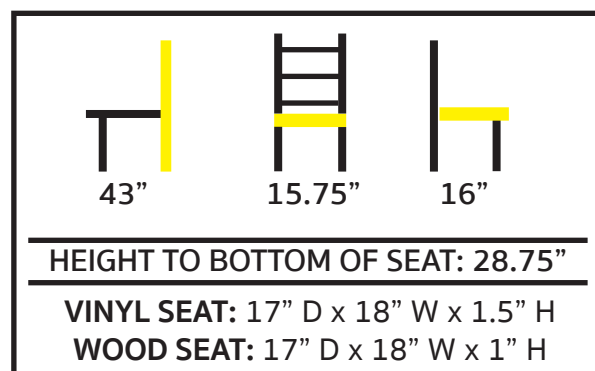

255 Welter Drive
 Monticello, IA 52310
 Phone: (877) 465-4344
 Fax: (877) 465-4042

www.oakstreetmfg.com

METAL FRAME WITH PLAIN WOOD BACK BARSTOOL: SL2150-1-P

- Premium black powder coat wrinkle finish
- 1.2 mm steel frame
- 1-1/4" steel tubing
- 100% welded frame
- Two leg supports
- Non-marring poly glides
- Seat ships unattached - simple seat attachment is required
- Vinyl seat options: Black, Buckskin, Espresso, Red and Wine
- Wood back and seat options: Natural, Mahogany, Cherry, Walnut and Black
- Custom powder coat available for upcharge
- Custom vinyl or upholstered seat available for upcharge
- Barstool weight: 19 lbs.
- Frame load capacity of 300 lbs.
- F.O.B. Monticello, Iowa

SL2150-1-FRAME ONLY Frame Only, No Seat