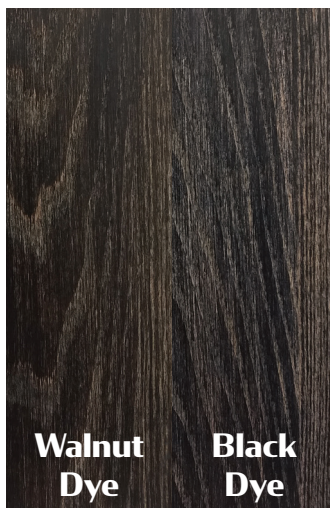

255 Welter Drive
Monticello, IA 52310

P: 877.465.4344
F: 877.465.4042
www.oakstreetmfg.com

CHARRED DARKWASH SERIES TABLE TOPS: ECONOMY (CDE) & PREMIUM (CDP)

- Engineered wood panel construction with Oak facing
- Reclaimed look with consistent performance
- CDE Economy tops have a 1" overall thickness
- CDP Premium tops have a 2" overall thickness (1" core + 1" dropped edge)
- Edge profile options: waterfall, eased, or bullnose
- All stains are applied with a random pattern
- For indoor use only
- Each top is created & hand finished to order
- Custom sizes available
- All tops are boxed separately
- F.O.B. Monticello, IA

**Walnut
Dye**

**Walnut
Dye Black
Dye**

**Black
Dye**