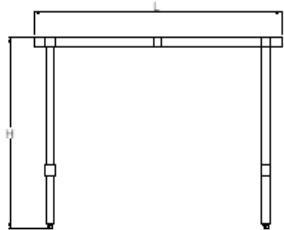

**HEAVY DUTY STAINLESS STEEL WORK TABLE
FLAT TOP 18GA SS WORK TABLE WITH H-FRAME BASE**

HST3048

| WORK TABLE HST SERIES | | | | |
|-----------------------|-----------|----|----|-----------------|
| ORDER # | DIMENSION | | | WEIGHT LB/EA |
| | W | L | H | |
| HST2424 | 24 | 24 | 35 | |
| HST2430 | 24 | 30 | 35 | |
| HST2436 | 24 | 36 | 35 | |
| HST2448 | 24 | 48 | 35 | |
| HST2460 | 24 | 60 | 35 | |
| HST2472 | 24 | 72 | 35 | |
| HST2484 | 24 | 84 | 35 | |
| HST2496 | 24 | 96 | 35 | |
| HST3030 | 30 | 30 | 35 | |
| HST3036 | 30 | 36 | 35 | |
| HST3048 | 30 | 48 | 35 | |
| HST3060 | 30 | 60 | 35 | |
| HST3072 | 30 | 72 | 35 | |
| HST3084 | 30 | 84 | 35 | |
| HST3096 | 30 | 96 | 35 | |

- 18/430 STAINLESS STEEL OF TOP
- FLAT TOP
- HST SERIES STS LEG