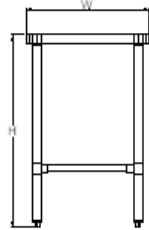

**HEAVY DUTY STAINLESS STEEL WORK TABLE
FLAT TOP 18GA SS WORK TABLE WITH H-FRAME BASE**

HST3048

| WORK TABLE HST SERIES | | | | |
|-----------------------|-----------|----|----|-----------------|
| ORDER # | DIMENSION | | | WEIGHT LB/EA |
| | W | L | H | |
| HST2424 | 24 | 24 | 35 | |
| HST2430 | 24 | 30 | 35 | |
| HST2436 | 24 | 36 | 35 | |
| HST2448 | 24 | 48 | 35 | |
| HST2460 | 24 | 60 | 35 | |
| HST2472 | 24 | 72 | 35 | |
| HST2484 | 24 | 84 | 35 | |
| HST2496 | 24 | 96 | 35 | |
| HST3030 | 30 | 30 | 35 | |
| HST3036 | 30 | 36 | 35 | |
| HST3048 | 30 | 48 | 35 | |
| HST3060 | 30 | 60 | 35 | |
| HST3072 | 30 | 72 | 35 | |
| HST3084 | 30 | 84 | 35 | |
| HST3096 | 30 | 96 | 35 | |

- 18/430 STAINLESS STEEL OF TOP
- FLAT TOP
- HST SERIES STS LEG