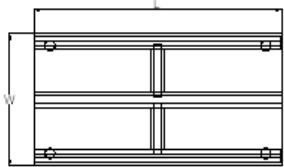

**HEAVY DUTY STAINLESS STEEL WORK TABLE
FLAT TOP 18GA SS WORK TABLE WITH H-FRAME BASE**

HST3048

| WORK TABLE HST SERIES | | | | |
|-----------------------|-----------|----|----|-----------------|
| ORDER # | DIMENSION | | | WEIGHT LB/EA |
| | W | L | H | |
| HST2424 | 24 | 24 | 35 | |
| HST2430 | 24 | 30 | 35 | |
| HST2436 | 24 | 36 | 35 | |
| HST2448 | 24 | 48 | 35 | |
| HST2460 | 24 | 60 | 35 | |
| HST2472 | 24 | 72 | 35 | |
| HST2484 | 24 | 84 | 35 | |
| HST2496 | 24 | 96 | 35 | |
| HST3030 | 30 | 30 | 35 | |
| HST3036 | 30 | 36 | 35 | |
| HST3048 | 30 | 48 | 35 | |
| HST3060 | 30 | 60 | 35 | |
| HST3072 | 30 | 72 | 35 | |
| HST3084 | 30 | 84 | 35 | |
| HST3096 | 30 | 96 | 35 | |

- 18/430 STAINLESS STEEL OF TOP
- FLAT TOP
- HST SERIES STS LEG