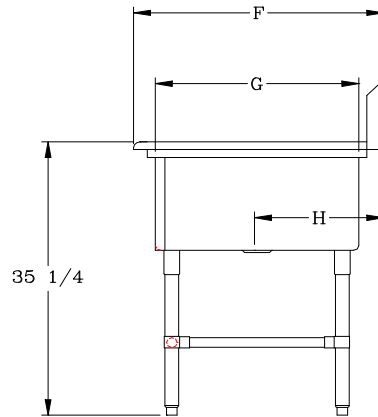

CONSTRUCTION:

- TOP: STAINLESS STEEL SINKS ARE TIG WELDED, EXPOSED WELDS ARE POLISHED TO MATCH ADJACENT SURFACE
- BASE: STAINLESS STEEL BASES, STANDARD K.D.

16GA - "3PB-2D" PRO-BOWL PLATTER SINKS

12" DEEP	QTY	14" DEEP	QTY
3PB1431-2D18		3PB14314-2D18	
3PB1431-2D24		3PB14314-2D24	
3PB1431-2D30		3PB14314-2D30	

OPTIONAL ACCESSORIES

DESCRIPTION	QTY
END SPLASHES, R, L, OR BOTH	
FAUCETS	
ADD-A-FAUCETS	
PRE-RINSE UNITS	
LEVEL WASTE	
OVERSHELVES	
POT RACK	

DETAILED SPECIFICATIONS

	12" DEEP	14" DEEP
A	14"	16"
B	12"	14"
C	10"	10"
D	43"	43"

BOWLS

BOWL SIZE	F	G	H
14" X 31"	36-1/2"	31"	18-7/16"

(12" DEEP) 16GA - "3PB-2D" PRO-BOWL PLATTER SINKS

MODEL	BOWL SIZE	DIMENSIONS	DB	WT. (LBS)
3PB1431-2D18	14 X 31 X 12	81-1/4" X 36-1/2"	18"	150
3PB1431-2D24	14 X 31 X 12	93-1/4" X 36-1/2"	24"	160
3PB1431-2D30	14 X 31 X 12	105-1/4" X 36-1/2"	30"	171

(14" DEEP) 16GA - "3PB-2D" PRO-BOWL PLATTER SINKS

MODEL	BOWL SIZE	DIMENSIONS	DB	WT. (LBS)
3PB14314-2D18	14 X 31 X 14	81-1/4" X 36-1/2"	18"	161
3PB14314-2D24	14 X 31 X 14	93-1/4" X 36-1/2"	24"	171
3PB14314-2D30	14 X 31 X 14	105-1/4" X 36-1/2"	30"	181