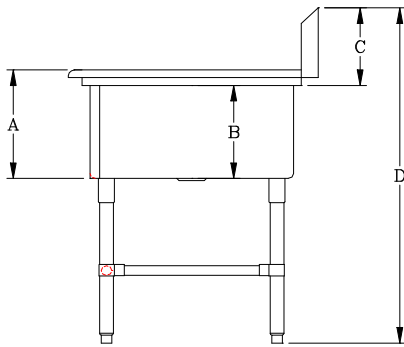

CONSTRUCTION:

- TOP: STAINLESS STEEL SINKS ARE TIG WELDED, EXPOSED WELDS ARE POLISHED TO MATCH ADJACENT SURFACE
- BASE: STAINLESS STEEL BASES, STANDARD K.D.

16GA - "3PB-2D" PRO-BOWL PLATTER SINKS

12" DEEP	QTY	14" DEEP	QTY
3PB1431-2D18		3PB14314-2D18	
3PB1431-2D24		3PB14314-2D24	
3PB1431-2D30		3PB14314-2D30	

OPTIONAL ACCESSORIES

DESCRIPTION	QTY
END SPLASHES, R, L, OR BOTH	
FAUCETS	
ADD-A-FAUCETS	
PRE-RINSE UNITS	
LEVEL WASTE	
OVERSHELVES	
POT RACK	

DETAILED SPECIFICATIONS

	12" DEEP	14" DEEP
A	14"	16"
B	12"	14"
C	10"	10"
D	43"	43"

BOWLS

BOWL SIZE	F	G	H
14" X 31"	36-1/2"	31"	18-7/16"

(12" DEEP) 16GA - "3PB-2D" PRO-BOWL PLATTER SINKS

MODEL	BOWL SIZE	DIMENSIONS	DB	WT. (LBS)
3PB1431-2D18	14 X 31 X 12	81-1/4" X 36-1/2"	18"	150
3PB1431-2D24	14 X 31 X 12	93-1/4" X 36-1/2"	24"	160
3PB1431-2D30	14 X 31 X 12	105-1/4" X 36-1/2"	30"	171

(14" DEEP) 16GA - "3PB-2D" PRO-BOWL PLATTER SINKS

MODEL	BOWL SIZE	DIMENSIONS	DB	WT. (LBS)
3PB14314-2D18	14 X 31 X 14	81-1/4" X 36-1/2"	18"	161
3PB14314-2D24	14 X 31 X 14	93-1/4" X 36-1/2"	24"	171
3PB14314-2D30	14 X 31 X 14	105-1/4" X 36-1/2"	30"	181