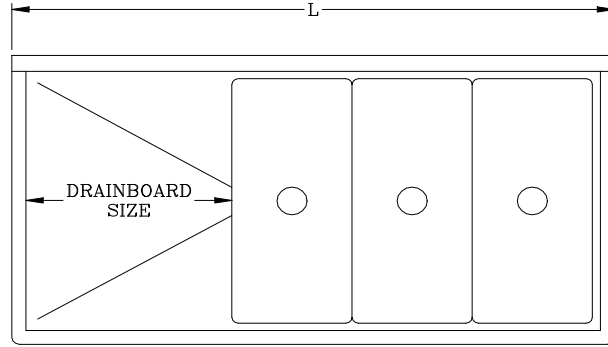

CONSTRUCTION:

- TOP: STAINLESS STEEL SINKS ARE TIG WELDED, EXPOSED WELDS ARE POLISHED TO MATCH ADJACENT SURFACE
- BASE: STAINLESS STEEL BASES, STANDARD K.D.

16GA - "3PB-2D" PRO-BOWL PLATTER SINKS

12" DEEP	QTY	14" DEEP	QTY
3PB1431-2D18		3PB14314-2D18	
3PB1431-2D24		3PB14314-2D24	
3PB1431-2D30		3PB14314-2D30	

OPTIONAL ACCESSORIES

DESCRIPTION	QTY
END SPLASHES, R, L, OR BOTH	
FAUCETS	
ADD-A-FAUCETS	
PRE-RINSE UNITS	
LEVEL WASTE	
OVERSHELVES	
POT RACK	

DETAILED SPECIFICATIONS

	12" DEEP	14" DEEP
A	14"	16"
B	12"	14"
C	10"	10"
D	43"	43"

BOWLS

BOWL SIZE	F	G	H
14" X 31"	36-1/2"	31"	18-7/16"

(12" DEEP) 16GA - "3PB-2D" PRO-BOWL PLATTER SINKS

MODEL	BOWL SIZE	DIMENSIONS	DB	WT. (LBS)
3PB1431-2D18	14 X 31 X 12	81-1/4" X 36-1/2"	18"	150
3PB1431-2D24	14 X 31 X 12	93-1/4" X 36-1/2"	24"	160
3PB1431-2D30	14 X 31 X 12	105-1/4" X 36-1/2"	30"	171

(14" DEEP) 16GA - "3PB-2D" PRO-BOWL PLATTER SINKS

MODEL	BOWL SIZE	DIMENSIONS	DB	WT. (LBS)
3PB14314-2D18	14 X 31 X 14	81-1/4" X 36-1/2"	18"	161
3PB14314-2D24	14 X 31 X 14	93-1/4" X 36-1/2"	24"	171
3PB14314-2D30	14 X 31 X 14	105-1/4" X 36-1/2"	30"	181