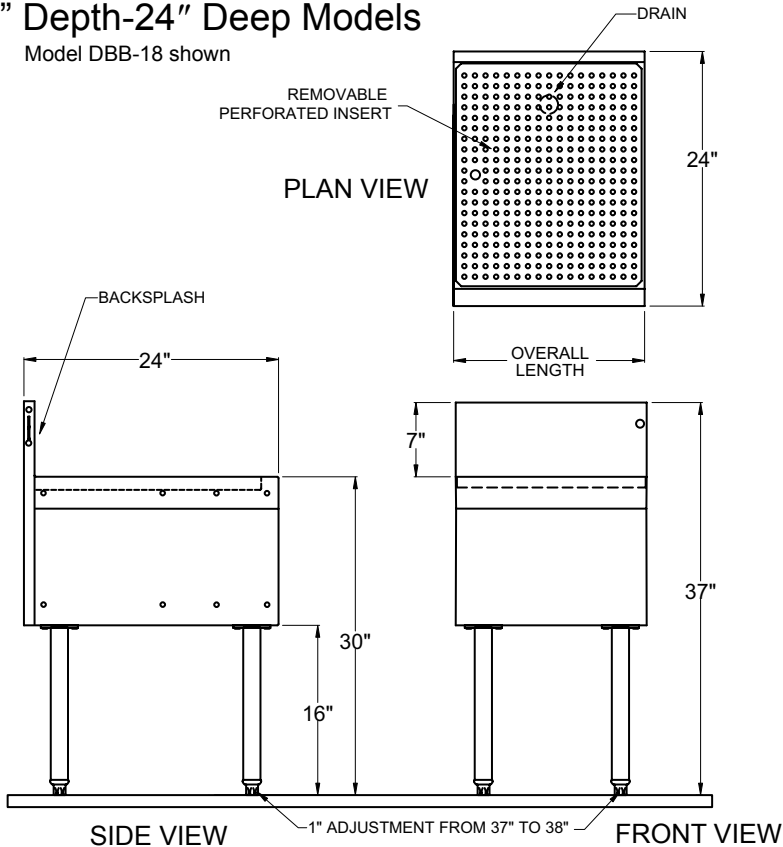

Project: _____	AIA# _____
Item #: _____ Qty: _____	SIS# _____
Model #: _____	

Drainboards

See reverse side for model number key

DBA-18 shown with optional speed rail

Standard Features

- All stainless steel construction
- Adjustable stainless steel bullet feet
- Work surface consists of a drain pan and separate perforated insert for better air circulation
- One piece, seamless top and backsplash featuring 1/4" radius corners for easy cleaning
- Standard models available in 6" incremental lengths from 12" to 48" (Custom sizes also available)
- 24" deep models provide a larger drainboard storage area not just a deck extension on the back of 19" deep model
- All storage is on a level plane
- A 4" by 4" by 6-1/2" high tubing chase is available. Specify model number "TC" as an accessory
- Also available with flat stainless steel filler board top in lieu of drainboard top. Substitute an "F" for the "D" in the model number when ordering

Specifications

Drain

- 1 1/2" I.P.S. Threaded drain will fit Dearborn part #8033 slipnut and part #W-573P washer

Legs

- 1-5/8" diameter, 16 gauge stainless steel
- Stainless steel bullet feet

Materials

- 20 gauge stainless steel

Drainboards

Dimensional Information

"A" Depth-19" Deep Models

Model DBA-18 shown

Model Number	Overall Length
DBA-12	12"
DBA-18	18"
DBA-24	24"
DBA-30	30"
DBA-36	36"
DBA-42	42"
DBA-48	48"

"B" Depth-24" Deep Models

Model DBB-18 shown

Model Number	Overall Length
DBB-12	12"
DBB-18	18"
DBB-24	24"
DBB-30	30"
DBB-36	36"
DBB-42	42"
DBB-48	48"