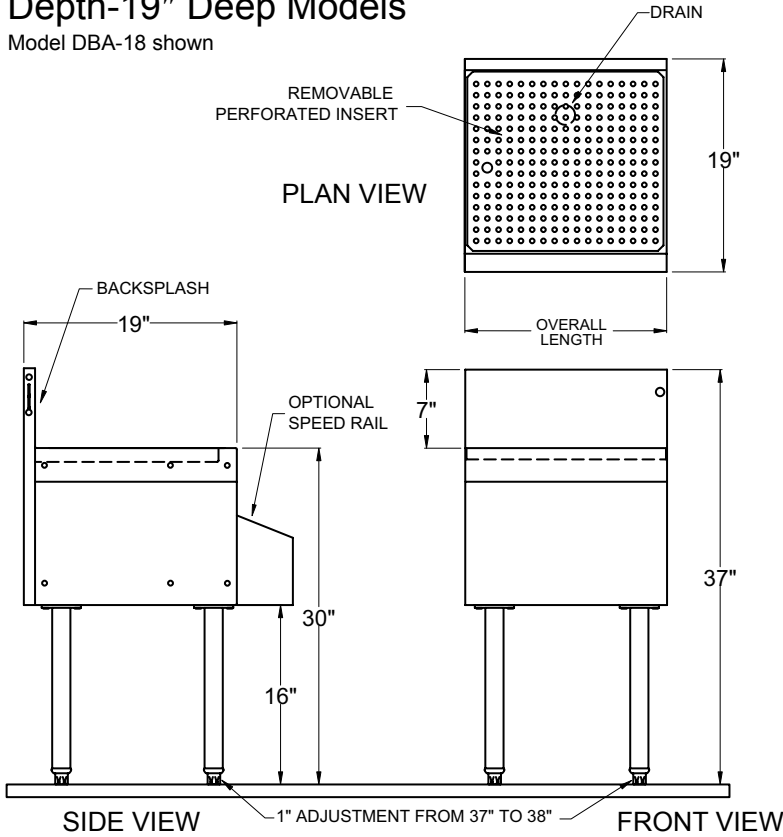

Project: _____	AIA# _____
Item #: _____ Qty: _____	SIS# _____
Model #: _____	

Drainboards

See reverse side for model number key

DBA-18 shown with optional speed rail

Standard Features

- All stainless steel construction
- Adjustable stainless steel bullet feet
- Work surface consists of a drain pan and separate perforated insert for better air circulation
- One piece, seamless top and backsplash featuring 1/4" radius corners for easy cleaning
- Standard models available in 6" incremental lengths from 12" to 48" (Custom sizes also available)
- 24" deep models provide a larger drainboard storage area not just a deck extension on the back of 19" deep model
- All storage is on a level plane
- A 4" by 4" by 6-1/2" high tubing chase is available. Specify model number "TC" as an accessory
- Also available with flat stainless steel filler board top in lieu of drainboard top. Substitute an "F" for the "D" in the model number when ordering

Specifications

Drain

- 1 1/2" I.P.S. Threaded drain will fit Dearborn part #8033 slipnut and part #W-573P washer

Legs

- 1-5/8" diameter, 16 gauge stainless steel
- Stainless steel bullet feet

Materials

- 20 gauge stainless steel

Drainboards

Dimensional Information

"A" Depth-19" Deep Models

Model DBA-18 shown

Model Number	Overall Length
DBA-12	12"
DBA-18	18"
DBA-24	24"
DBA-30	30"
DBA-36	36"
DBA-42	42"
DBA-48	48"

"B" Depth-24" Deep Models

Model DBB-18 shown

Model Number	Overall Length
DBB-12	12"
DBB-18	18"
DBB-24	24"
DBB-30	30"
DBB-36	36"
DBB-42	42"
DBB-48	48"