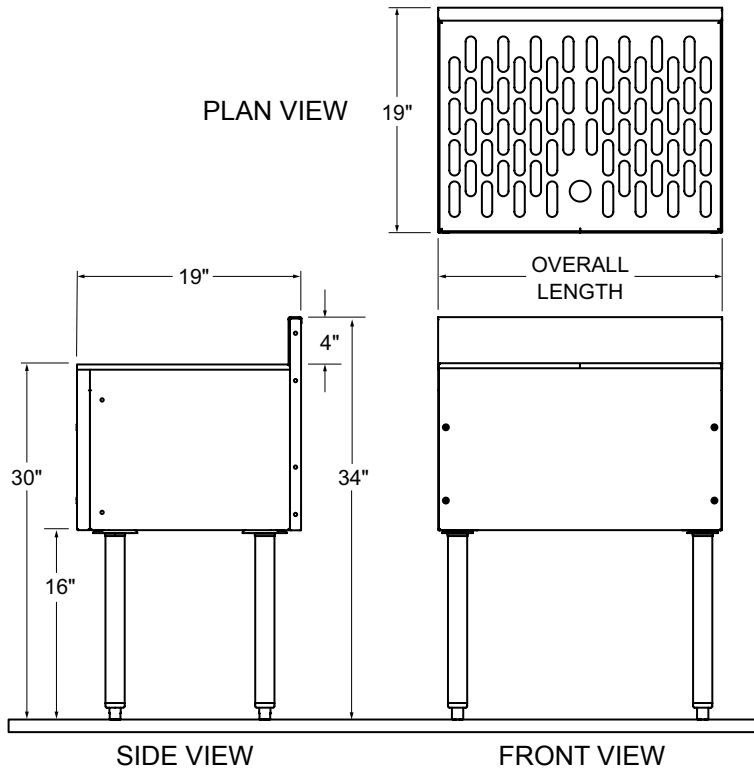

Drainboards

See reverse side for model number key

Standard Features

- All stainless steel construction
- Adjustable thermoplastic bullet feet
- Corrugated work surface
- One-piece seamless top and backsplash featuring 1/4" radius corners for easy cleaning
- Standard models available in 6" incremental lengths from 12" to 48"
- 24" deep models provide a larger drainboard storage area not just a deck extension on the back of the 19" deep model

Accessories

C-SR-12	12" single speed rail
C-SR-18	18" single speed rail
C-SR-24	24" single speed rail
C-SR-30	30" single speed rail
C-SR-36	36" single speed rail
C-SR-42	42" single speed rail
C-SR-48	48" single speed rail
C-DR-12	12" double speed rail
C-DR-18	18" double speed rail
C-DR-24	24" double speed rail
C-DR-30	30" double speed rail
C-DR-36	36" double speed rail
C-DR-42	42" double speed rail
C-DR-48	48" double speed rail
C-LSA-D	Left side splash for C-DBA models
C-RSA-D	Right side splash for C-DBA models
C-LSB-D	Left side splash for C-DBB models
C-RSB-D	Right side splash for C-DBB models

Choice Drainboards

Dimensional Information

"A" Depth-19" Deep Models

Model Number	Overall Length
C-DBA-12	12"
C-DBA-18	18"
C-DBA-24	24"
C-DBA-30	30"
C-DBA-36	36"
C-DBA-42	42"
C-DBA-48	48"

"B" Depth-24" Deep Models

Model Number	Overall Length
C-DBB-12	12"
C-DBB-18	18"
C-DBB-24	24"
C-DBB-30	30"
C-DBB-36	36"
C-DBB-42	42"
C-DBB-48	48"