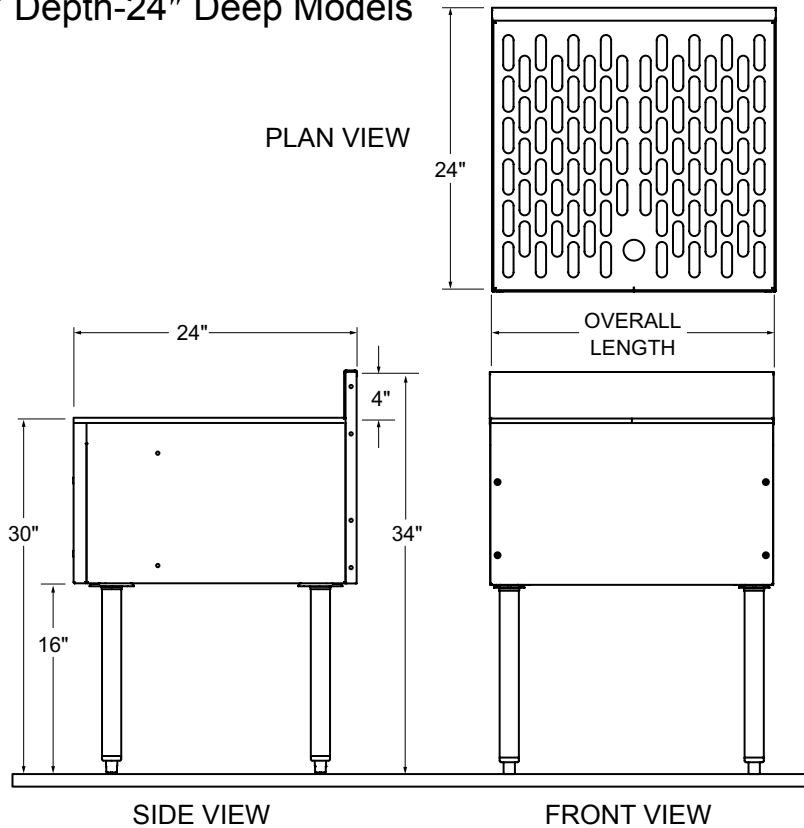

Drainboards

See reverse side for model number key

Standard Features

- All stainless steel construction
- Adjustable thermoplastic bullet feet
- Corrugated work surface
- One-piece seamless top and backsplash featuring 1/4" radius corners for easy cleaning
- Standard models available in 6" incremental lengths from 12" to 48"
- 24" deep models provide a larger drainboard storage area not just a deck extension on the back of the 19" deep model

Choice Drainboards

Dimensional Information

"A" Depth-19" Deep Models

Model Number	Overall Length
C-DBA-12	12"
C-DBA-18	18"
C-DBA-24	24"
C-DBA-30	30"
C-DBA-36	36"
C-DBA-42	42"
C-DBA-48	48"

"B" Depth-24" Deep Models

Model Number	Overall Length
C-DBB-12	12"
C-DBB-18	18"
C-DBB-24	24"
C-DBB-30	30"
C-DBB-36	36"
C-DBB-42	42"
C-DBB-48	48"