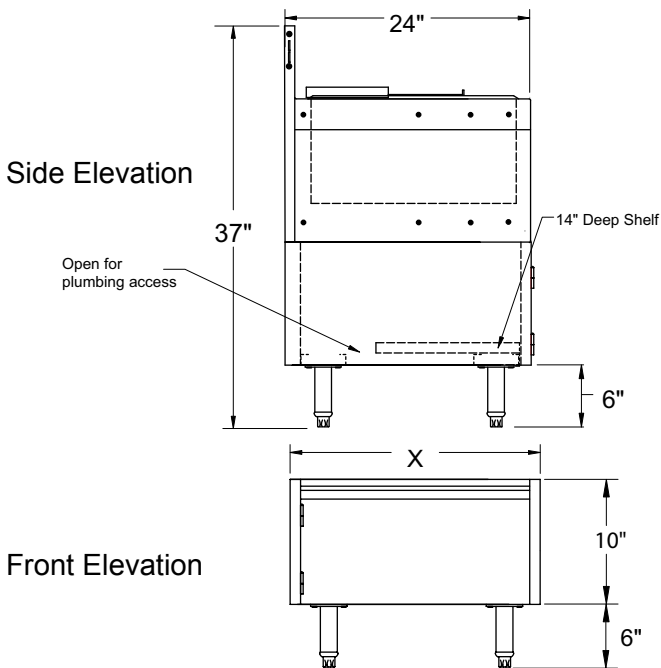

Project: _____	AIA# _____
Item #: _____ Qty: _____	SIS# _____
Model #: _____	

Add-On Cabinet Bases

ACB-12, ACB-14, ACB-18, ACB-24, ACB-30,
ACB-36, ACB-42, ACB-48

ACB-18

Standard Features

- All stainless steel construction
- Adjustable stainless steel bullet feet
- Door features integral handle
- Enhance the look of your bar by making the plumbing less visible
- Increase your available storage space by taking advantage of the area below your underbar
- Floor is still removable after unit is plumbed and includes radius corners for easy cleaning.
- Plumbing connection is made underneath the unit and does not interfere with floor
- Smooth interior walls for easy cleaning and a finished appearance.
- Add-On Cabinet Base units do not come with door locks

Dimensional Information

Product Information

The Add-On Cabinet Base is designed to be installed beneath standard underbar equipment to provide additional storage. It can also enhance the look of your bar by eliminating the need to store loose items on the floor and making plumbing less visible. The Add-On Cabinet Base features a stainless steel floor that does not go all the way to the back of the cabinet, which provides an access opening for plumbing. The removable stainless steel floor has radius corners for easy cleaning. The interior walls are dual panel constructed for an easy to clean, smooth interior.