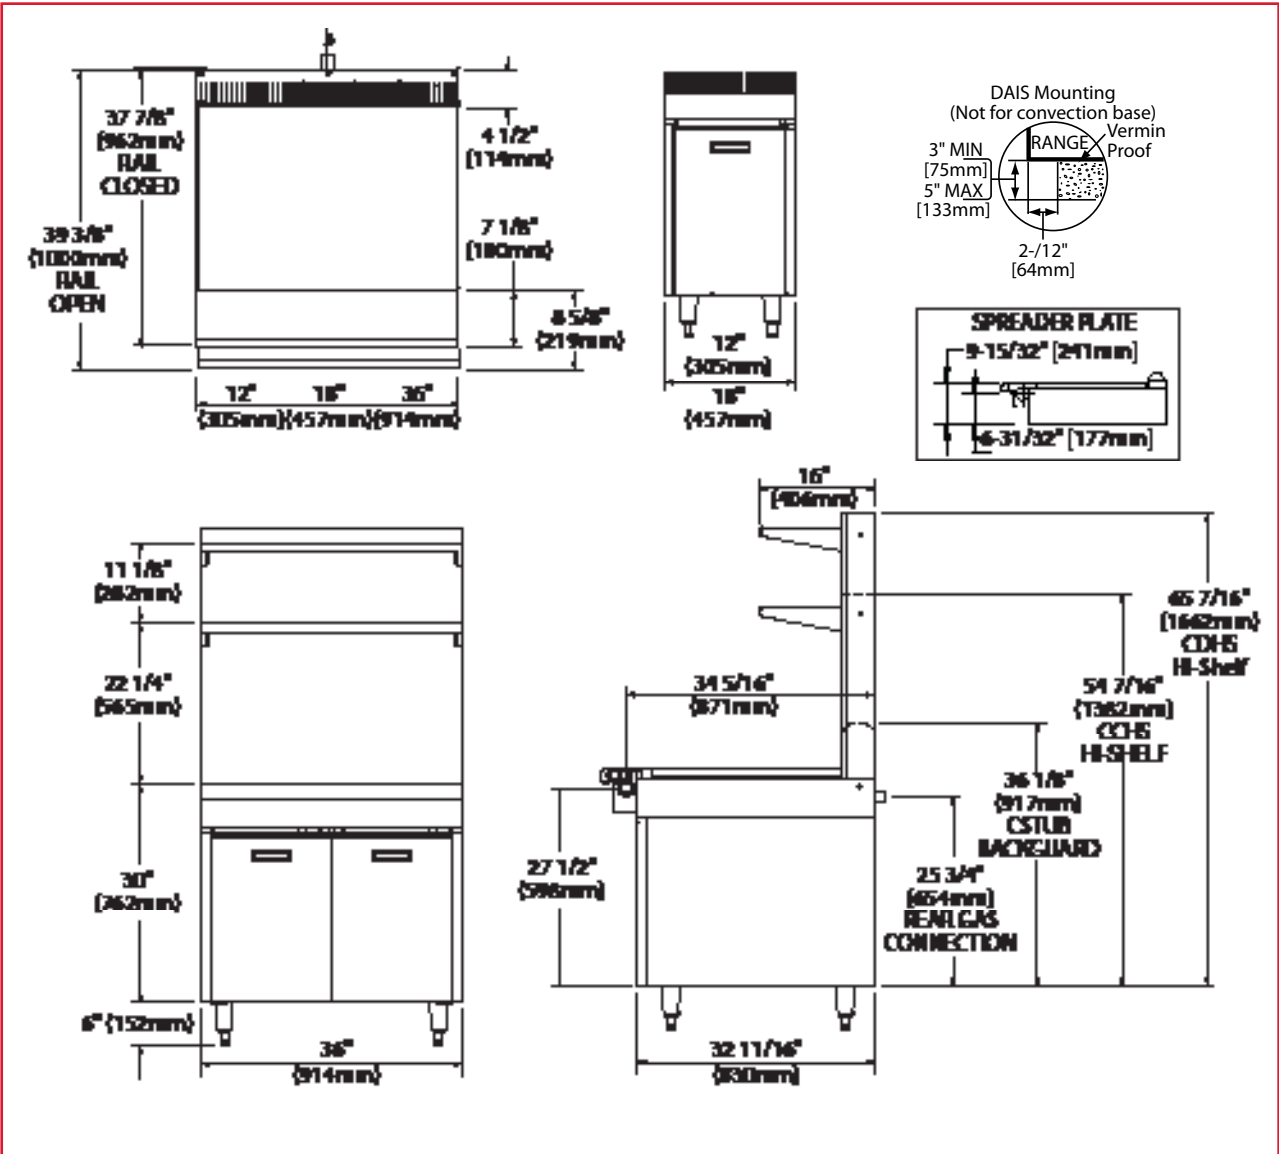

Options & Accessories

- Stainless steel back
- Single or double deck high shelf or back riser
- Stainless steel intermediate shelf for cabinet base
- Stainless steel door(s) for cabinet base units
- Flanged feet set of four
- Swivel casters (4) w/ front locking
- Casters w/ polyurethane wheels – non marking
- Manifold "T"; accepts 2" pipe to rear (not included)
- "T" fitting extension 3/4" or 1 1/4" available.

Specifications

U.S. Range Cuisine Series Spreader Model _____.
 Stainless steel top, front, and sides. 6" (152mm)
 stainless steel legs with adjustable feet.

NOTE: Spreaders supplied with casters must be installed
 with an approved restraining device.

Cuisine Series Heavy Duty Spreaders

Cuisine Series Heavy Duty Spreaders

Exterior Dimensions			
Series	836-12-0	836-18-0	836-36-0
Width	12" (305mm)	18" (457mm)	36" (914mm)
Depth	37-7/8" (962mm)	37-7/8" (962mm)	37-7/8" (962mm)
Height w/o Legs	30" (762mm)	30" (762mm)	30" (762mm)
Height w/Legs	36" (914mm)	36" (914mm)	36" (914mm)
Cabinet Interior Dimensions			
Width	9-1/2" (241mm)	15-1/2" (394mm)	32-1/2" (826mm)
Depth	28-1/2" (724mm)	28-1/2" (724mm)	28-1/2" (724mm)
Height	19-1/2" (495mm)	19-1/2" (495mm)	19-1/2" (495mm)

Spreader Plate	
Model #	Description
CCSP-12	12" Wide Cuisine Spreader Plate
CCSP-18	18" Wide Cuisine Spreader Plate
CCSP-36	36" Wide Cuisine Spreader Plate

Combustible Wall Clearance	
Sides	Back
0" (0mm)	0" (0mm)