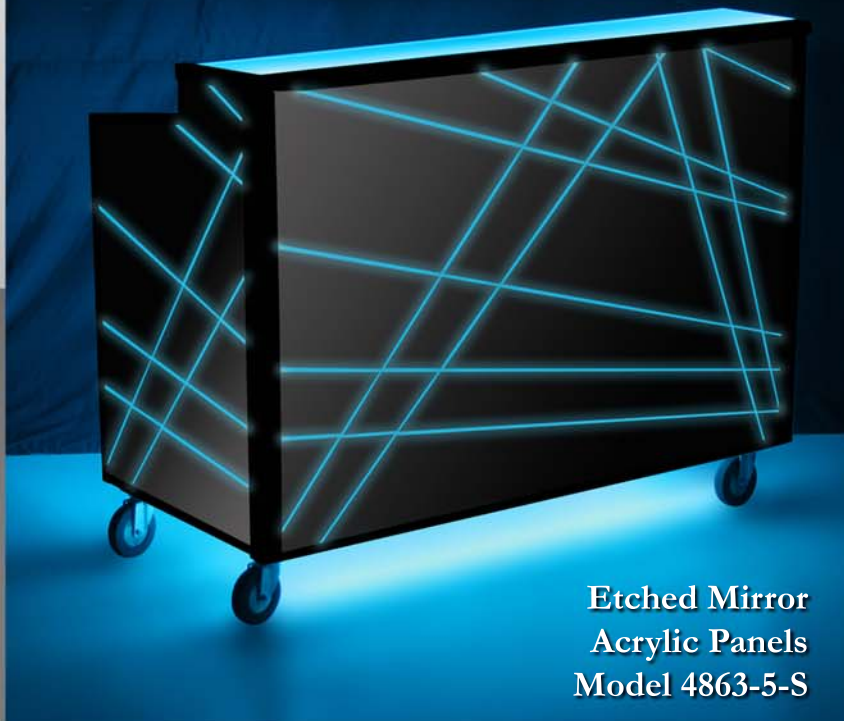

LUXE

SERIES

MOBILE & BARS
BACKBARS

Spectrum

Remote Controlled
LED lighting gives you
variable color control and
effects at your fingertips in one bar

Call for Pricing and Availability
P: 909.923.4559 ~ F: 909.923.1969
Sales@forbesindustries.com

White

Blue

Cyan

Green

Etched Mirror
Acrylic Panels
Model 4863-5-S

Standard White
Acrylic Panels
Model 4863-5-W
with Backbar
Model 4886-W

Features

- * No Setup Required
- * Ice bins can be positioned to bartender's needs
- * Two removable 18" Stainless Steel Speed Rails
- * All welded steel frame, finished in epoxy white
- * 5" grey wheels in zinc plated casters
- * Accommodates standard glass racks
- * Dimensions: 60"L x 30"W x 47"H

Optional Padded
Covers Available

Front Bar: 6285-4863-5
Back Bar: 4886-CVR

Yellow

Gold

Red

Magenta

We reserve the right to change and improve our products.

FORBES
Industries