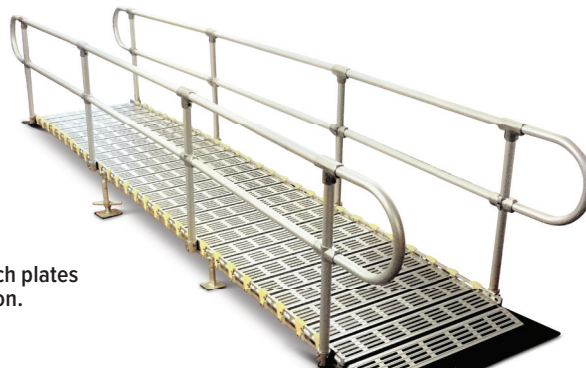

### Model 4196-A

ADA Stage Ramp, 36"W x 24"L

Ramp can be quickly separated into one 16' and one 8' section (\*Additional parts required, call for information)

Aluminum Handrails

Vertical support stands

Two approach plates

Our ADA Aluminum Ramp Kit is an essential element of the complete staging system. Allowing anyone to use the stage and complying with the ADA, our Stage Ramp kit is available for any Forbes stage. Our ADA Ramp Kit is portable and can be easily used for events as needed. If the ramp is not needed at one event, it can be easily stored until the next one.

#### Special features include

- ADA compliant ramp system
- Rolls up easily for transport and storage
- Made from lightweight aircraft aluminum that supports up to 1,000 lbs
- Quick-connect system allows for easy expanding or shortening of lengths
- Additional parts required to use two sections at once. Call for more information
- Because of its versatile design, there are multiple options for placing your ramp
- Kit includes lightweight aluminum handrails, vertical support stands, and two approach plates
- Additional transition kits and accessories are available, please call for more information.

Rolls up easily for transport and storage

Quick-connect system allows for easy expanding or shortening of lengths