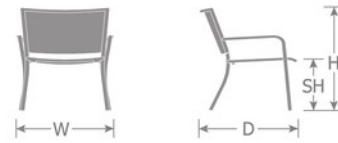

DETAILS

H	W	D	SH	AH	Lbs
31"	29"	31"	13"	25"	24.4

Indoor/Outdoor Lounge Chair

E-coated powder coat finish

\*Cushions sold separately

Frame: Tubular Steel

Seat/Back: Small Interlace Steel Mesh

Stackability: 4

SHIPPING

Master Pack Quantity: 2

Master Pack Dimensions: 34"x34"x30"

Master Pack Weight: 53 Lbs.

Density: 3

Master Cartons/Pallet: 3

Freight Class: 250

FOB: PA 17042