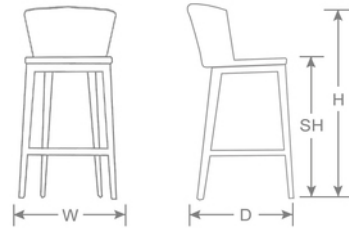

DETAILS

H	W	D	SH	Lbs
40"	22.5"	23"	30"	12.5

Outdoor/Indoor Barstool

Frame: Aluminum

Seat/Back: All-Weather Wicker

SHIPPING

FOB: PA 17042

Quick Ship Finishes: