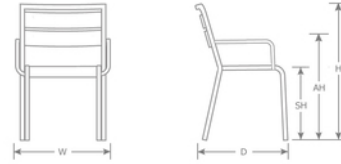

DETAILS

H	W	D	Lbs
32.5"	21.5"	25.5"	11

Outdoor/Indoor Stacking Armchair

Wood-Look Aluminum Slats

Frame: Aluminum - Brushed

Seat/Back: Aluminum Slats

Stackability: 4

SHIPPING