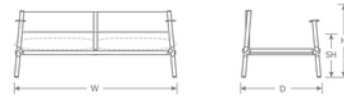

## DETAILS

H	W	D	Lbs
28.5"	69"	34"	69.4

Download Collection Brochure [HERE](#)

Outdoor/Indoor Lounge Loveseat

Advanced Collection

Frame: Aluminum

Seat/Back: Aluminum / Eco-Leather

Assembly Required: Yes