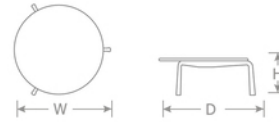

Cross Low Table #423

Designer: Rodolfo Dordoni

DETAILS

H	W	D	Lbs
12"	28"	28"	20

Download Collection Brochure [HERE](#)

Outdoor/Indoor Low Table

E-coated powder coat finish

Frame: Tubular Steel

Top: Steel

Base: Solid Steel

SHIPPING

Master Pack Quantity: 1

Master Pack Dimensions: W 29" x D3.5" x H29"

Master Pack Weight: 24 Lbs.

FOB: PA 17042

Special Order Ship Finishes: