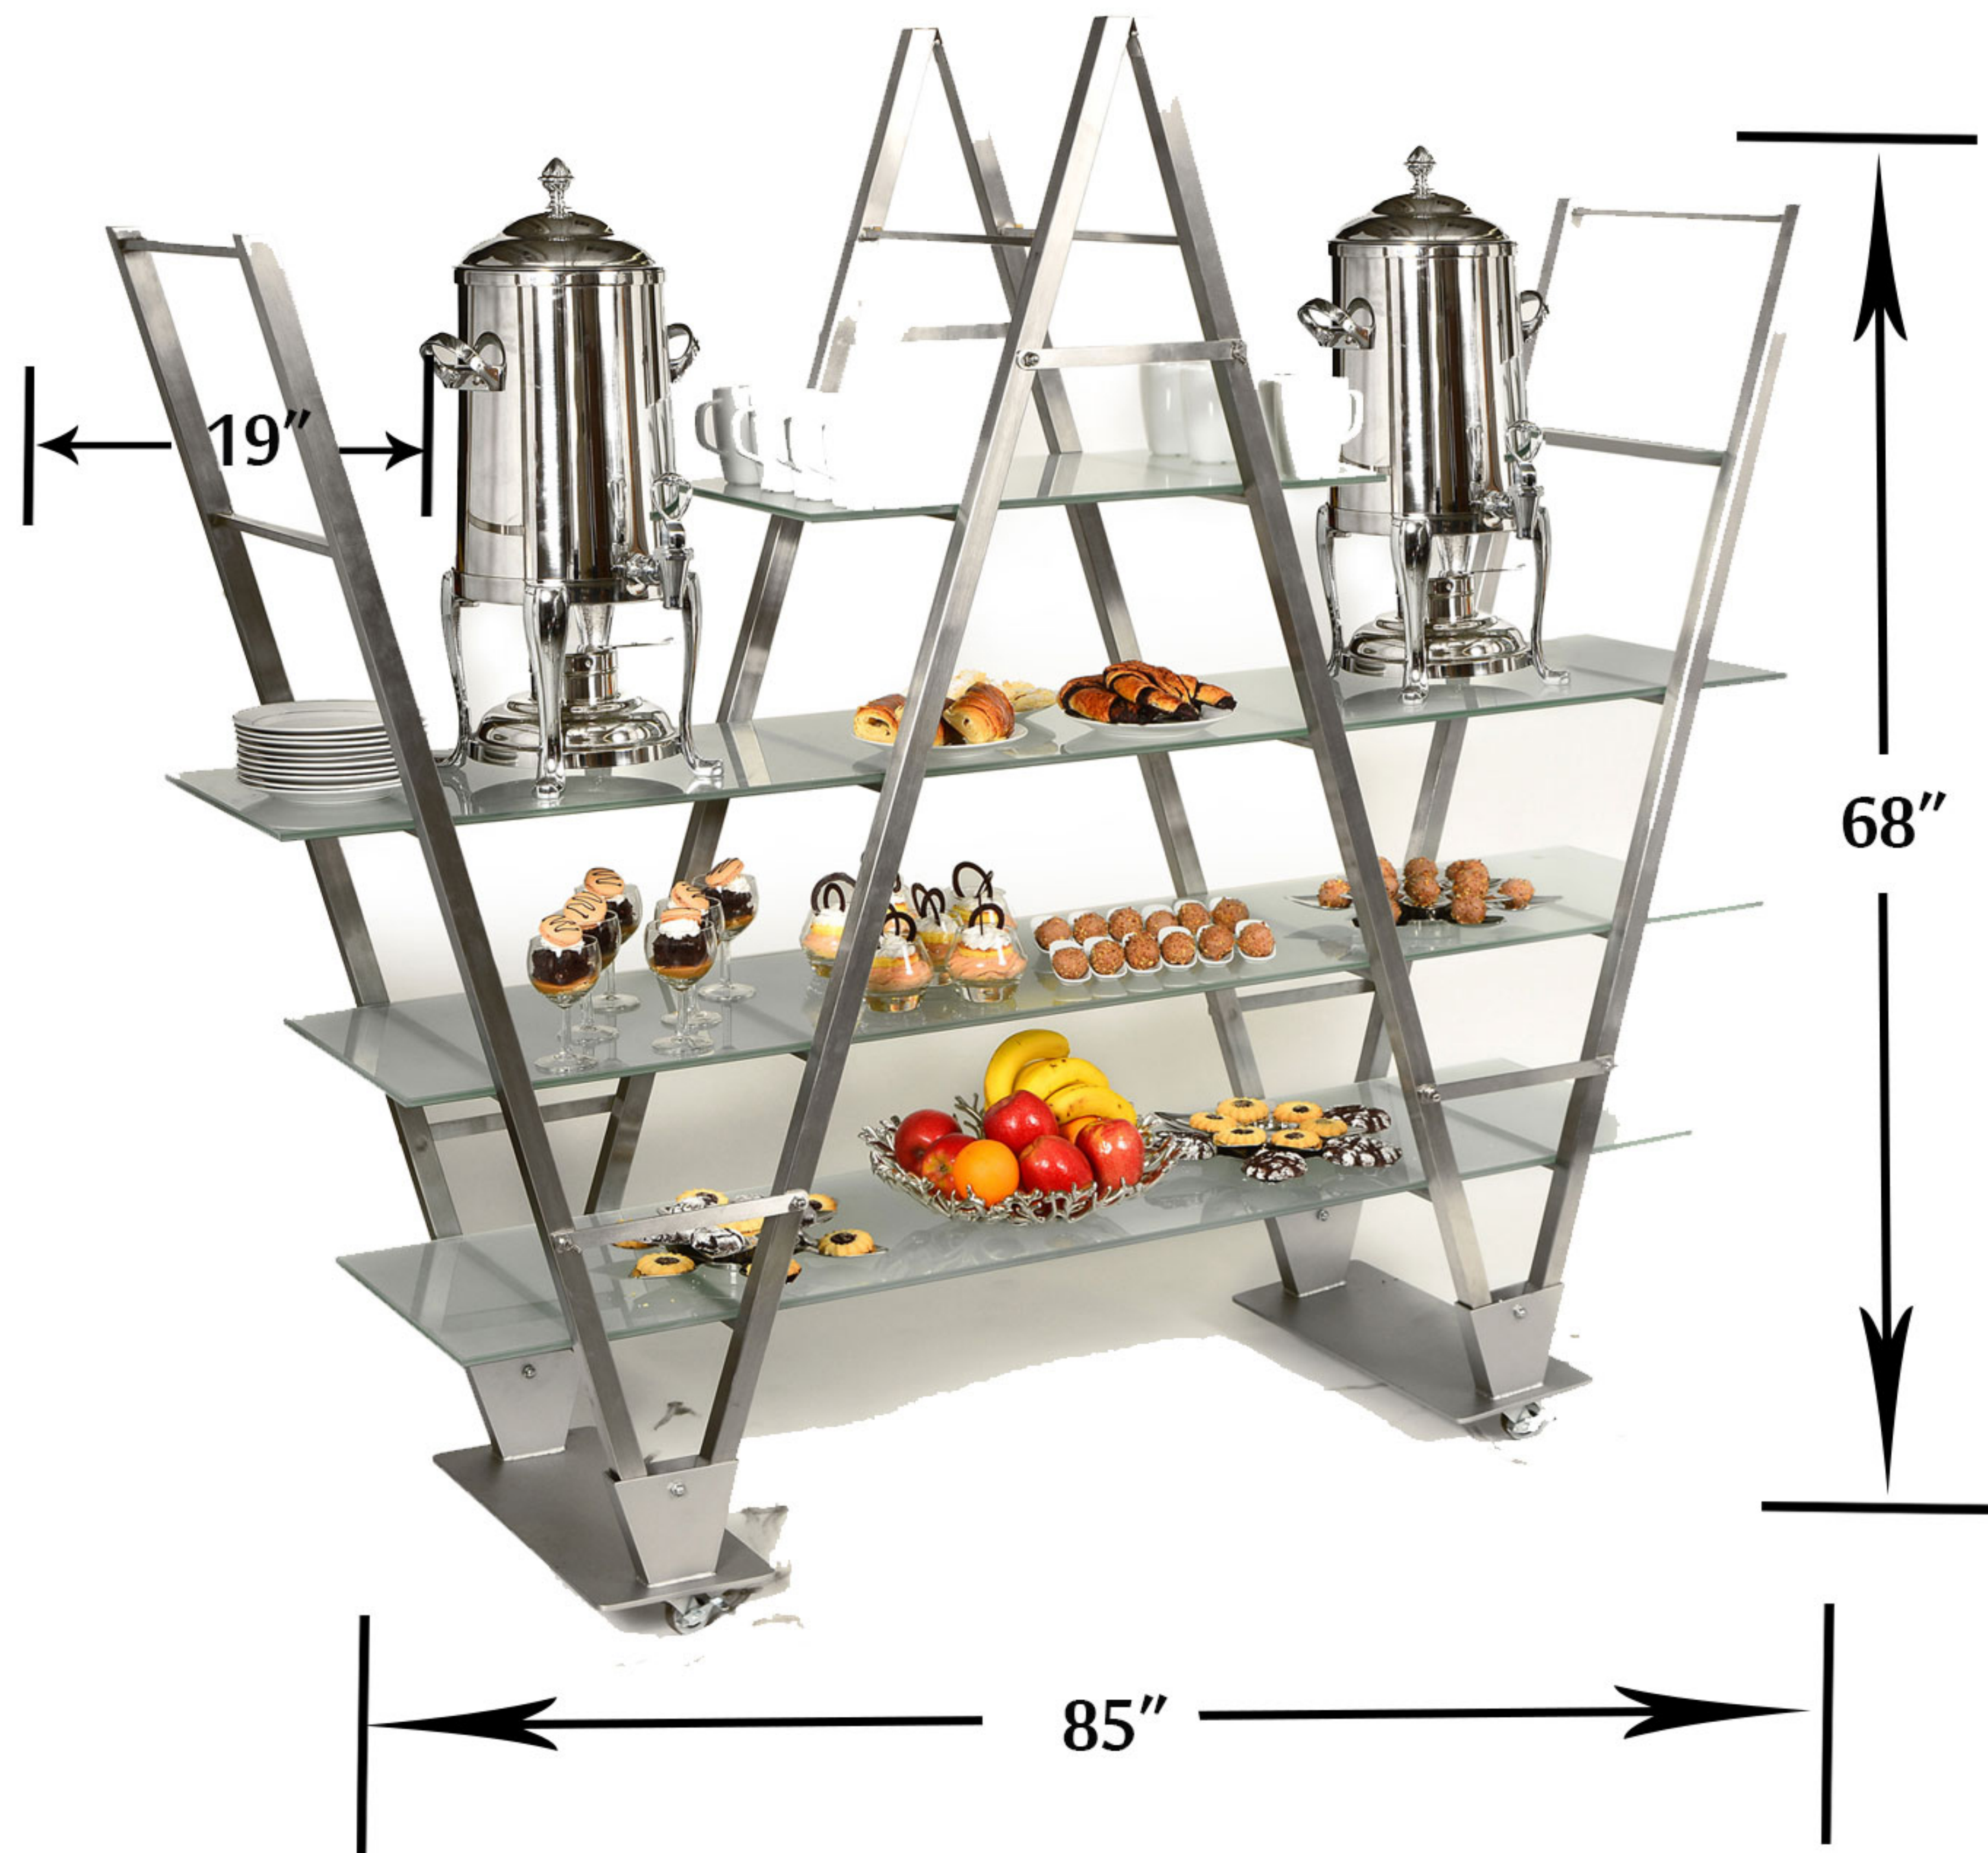

"W" Mobile Buffet

Spec Sheet

ST1770 (Standard)

W Set with 3/8 " Tempered Glass Shelves

AC1770

W Set with 3/8 " Acrylic Shelves

AC1770BK

W Set with 3/8 Black Acrylic Shelves

Features :

- Stainless Steel Single Piece Construction
- Shelves Firmly Set into Stainless Steel Frames
- Locking Caster Wheels add Safety and Stability
- Fully Collapsible; Folds to 32" for Ease of Storage
- Smooth Wheeling Over all Surfaces
- Five Level Double Sided Accessibility
- Tempered Glass with Rounded Edges
- XYLO Custom Finishes Available

Includes 10 Shelves 2 of Each

15 3/6" x 42 3/4"

15 3/6" x 40"

15 3/6" x 38 1/8"

15 3/6" x 34 1/2"

15 3/6" x 31 5/8"

Folds to 32"

For more info call: 1.888.442.4142 or visit us: www.easterntabletop.com