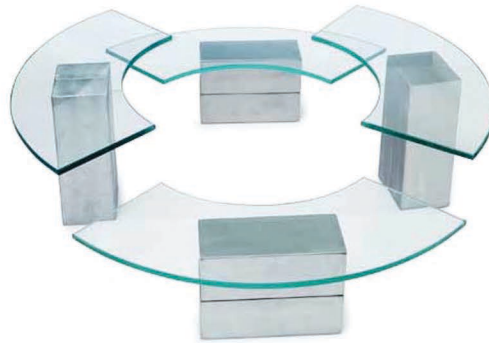

Sticky Bricks

BMW
Building Magnetic Wonders
Series

NEW

Building Your Buffet Is As Easy As **ABC**

Assemble
your sticky **magnetic**
blocks for use.

Build
your own design
with these 12 **magnetic** blocks

Complete
your setup with cakes,
cookies, hors d'oeuvres
and more...

Spec Sheet

Model #BMW12 -
Sold in a case of 12

Size: Each Block
9"L x 4"W x 2^{3/4}"H

Finish:
Brushed Stainless Steel

Features:
Fully enclosed block
Magnetic on one side
Can be used horizontally or
vertically

Description:

Sticky Bricks integrate harmoniously, providing endless buffet combination set-ups and use little space for transport and storage.

Acrylic & Glass Top:

Sold Separately
Different Sizes & Shapes Available

The BMW easily combines with any glass, steel, solid surface, plastic tray or platter and can be used with a sterno shelf for heated buffet.

www.easterntabletop.com | 888.422.4142