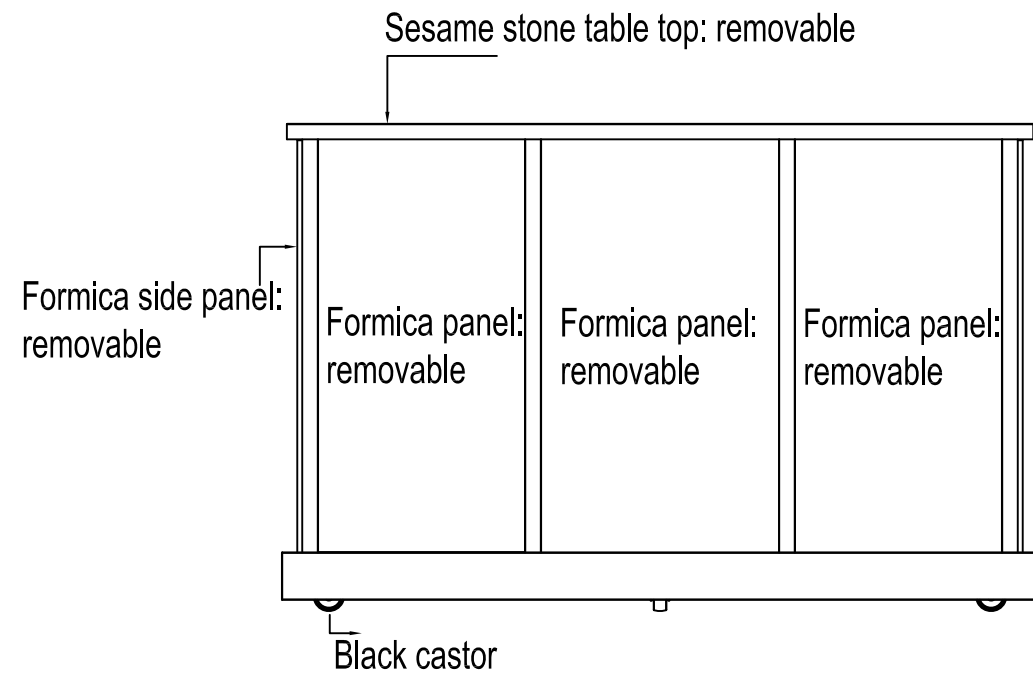

### Bar Spec Sheet

FRONT VIEW

BACK VIEW

SIDE VIEW

TOP VIEW

Drawing for the Following Bars:

- WB3425GB
- WB3415TT
- BR5000
- BP6500GB
- BP5800TT