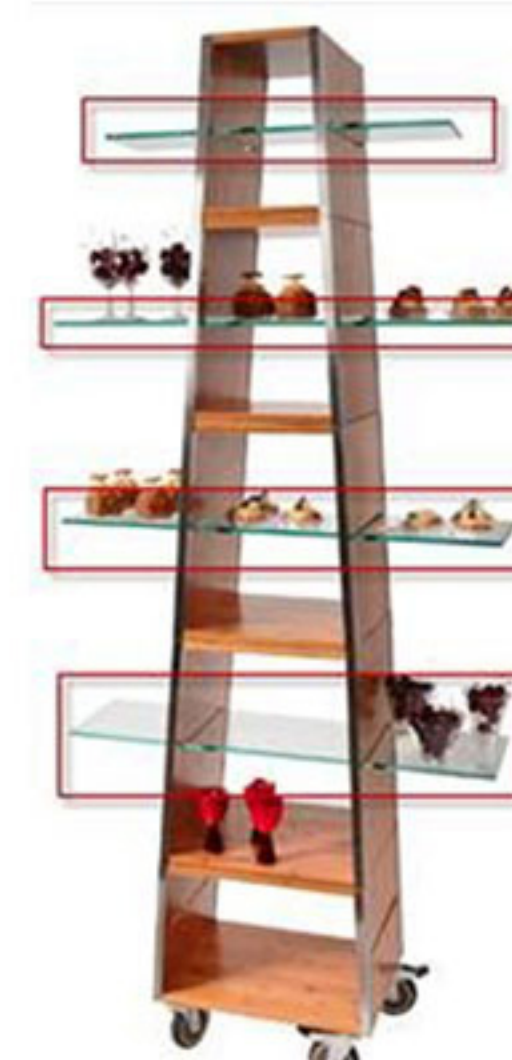

# Pyramid Mobile Buffet- #1805

*Can be used as Rolling Buffet  
or as Tabletop Risers*

Bottom Base with  
Locking Casters

Nesting for  
Space Saver to  
16.25"x13 1/8"

- \* Wood with stainless steel edging protectors
  - \* Cubbies interlock onto each other for support
  - \* Slot on each side of Cubby to insert shelving (sold seperately)
- Suggested 3-#024934G & 3-#033934-