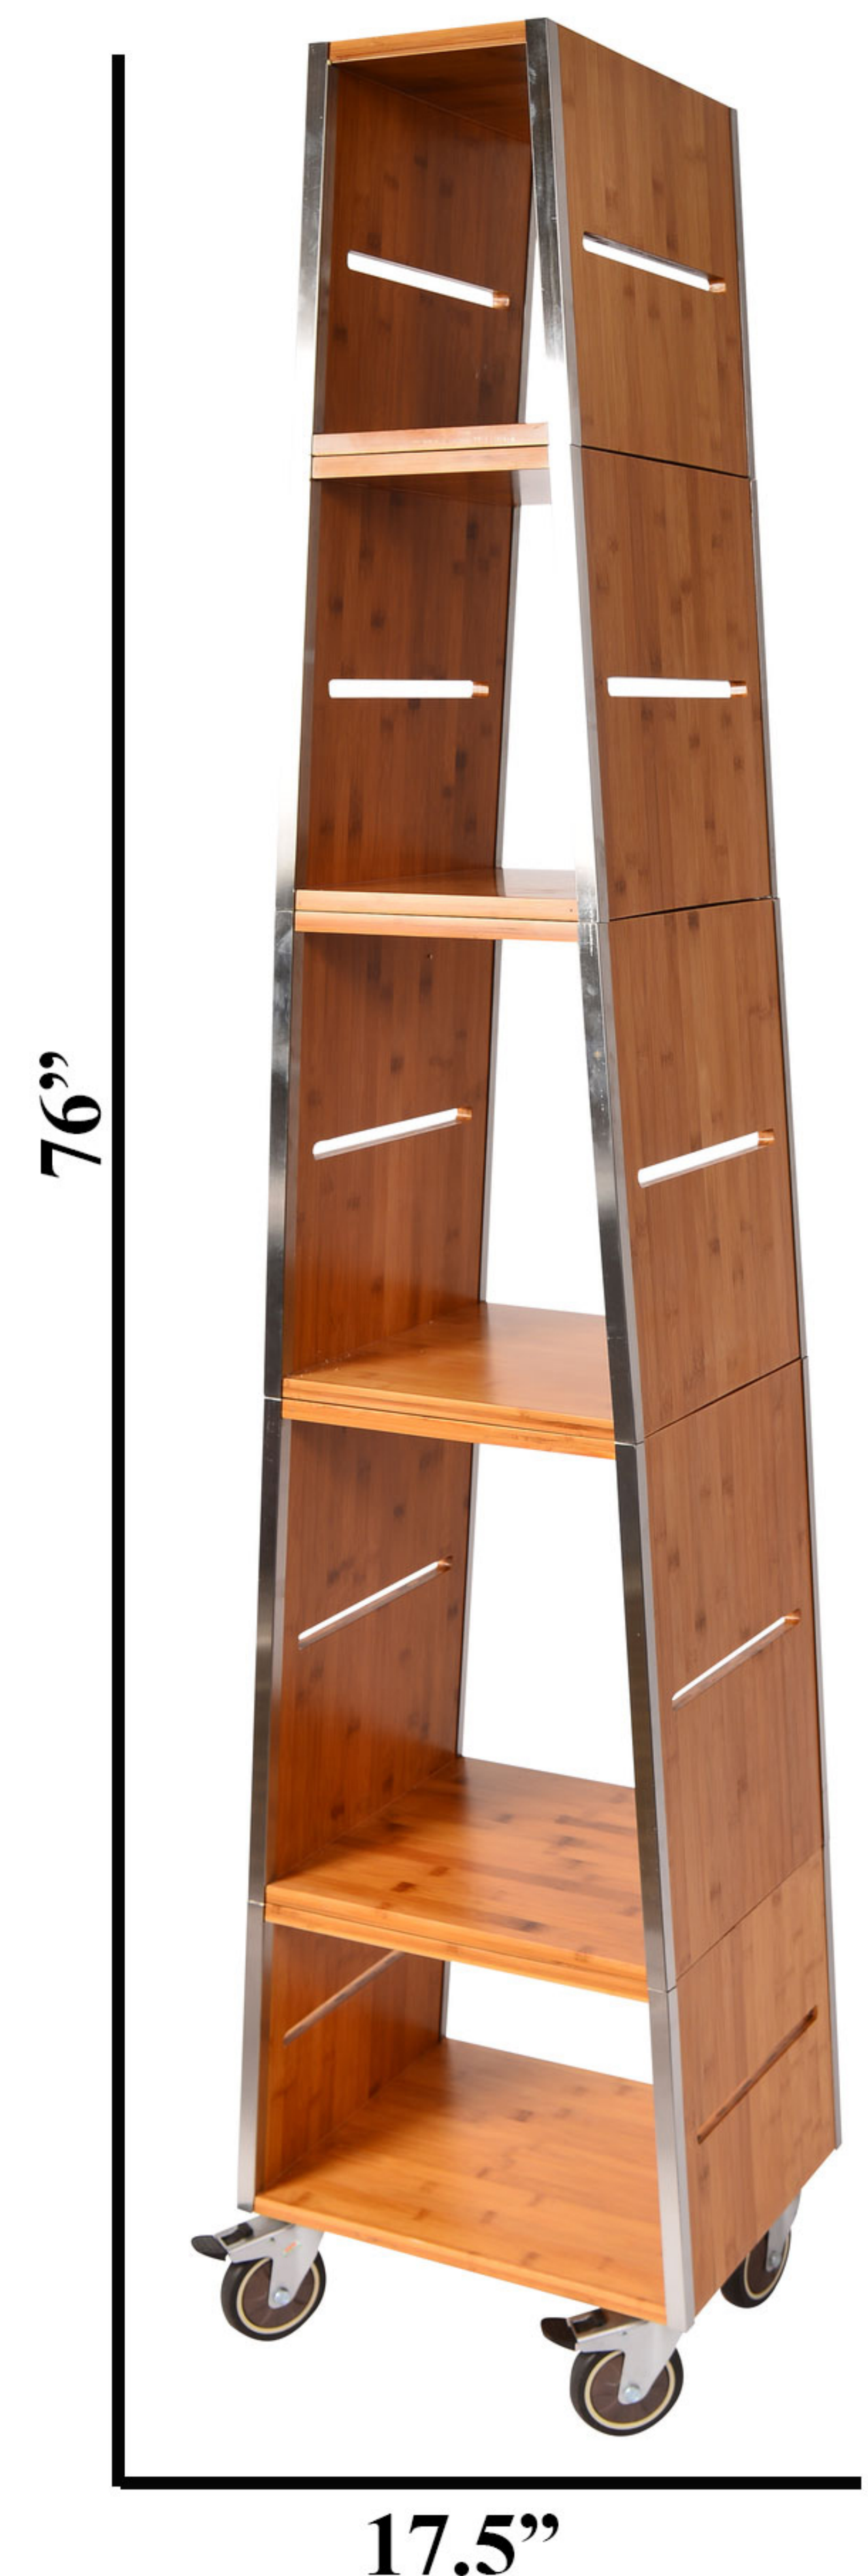

# Pyramid Mobile Buffet- #1805

*Can be used as Rolling Buffet  
or as Tabletop Risers*

Bottom Base with  
Locking Casters

Nesting for  
Space Saver to  
16.25"x13 1/8"

- \* Wood with stainless steel edging protectors
  - \* Cubbies interlock onto each other for support
  - \* Slot on each side of Cubby to insert shelving (sold seperately)
- Suggested 3-#024934G & 3-#033934-