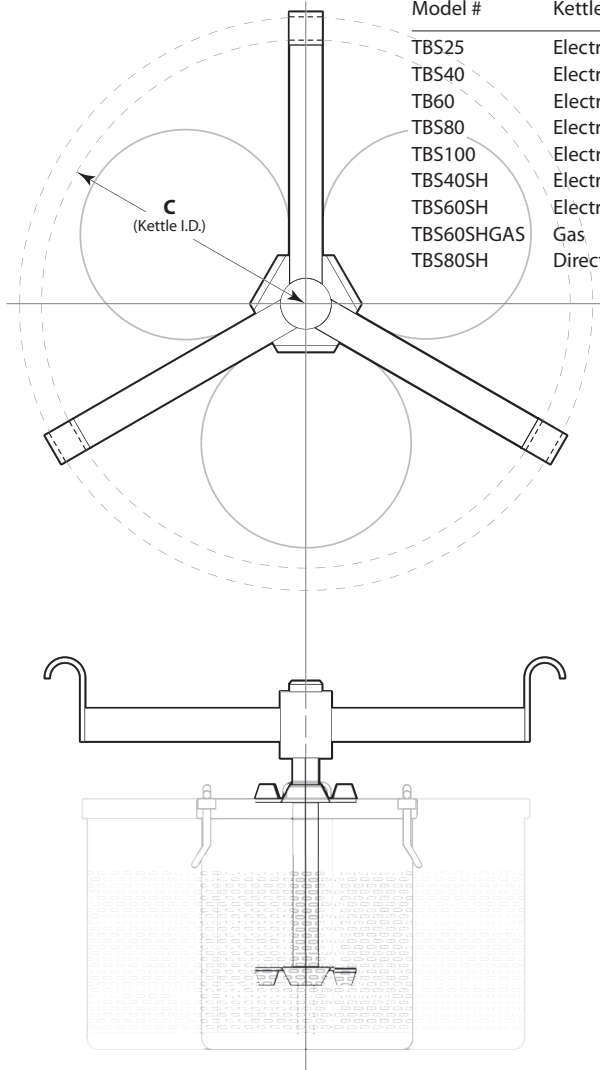

### Standard Features

- Perforated Baskets and Tri Basket Support are made of 18 gauge, 304 grade stainless steel, #4 finish
- Baskets come with retractable handles for ease of use
- TBS Basket Systems come complete with three baskets and one Tri Basket Support
- Baskets rotate around Tri Basket Support allowing each Basket to be accessed from the front of kettle

### Cooking Baskets

Model #	Kettle Type	A	B
BS3	Cleveland 3 Gallon	9.38" (238mm)	8.50" (216mm)
BS6	Cleveland 6 Gallon	9.25" (235mm)	11.00" (279mm)
BS12	Cleveland 12 Gallon	11.50" (292mm)	14.50" (364mm)

### Basket Systems

Model #	Kettle Type	US gallons	Baskets Included	C (Kettle I.D.)
TBS25	Electric & Direct Steam	20 & 25	3 x BS3	21.00" (534mm)
TBS40	Electric, Direct Steam & Gas	40	3 x BS6	26.00" (661mm)
TB60	Electric, Direct Steam & Gas	60	3 x BS6	29.50" (750mm)
TBS80	Electric, Direct Steam & Gas	80	3 x BS6	33.00" (839mm)
TBS100	Electric, Direct Steam & Gas	100	3 x BS12	35.50" (902mm)
TBS40SH	Electric, Direct Steam & Gas	40SH	3 x BS6	29.50" (750mm)
TBS60SH	Electric & Direct Steam	60SH	3 x BS6	33.00" (839mm)
TBS60SHGAS	Gas	60SH	3 x BS6	35.50" (902mm)
TBS80SH	Direct Steam	80SH	3 x BS6	35.50" (902mm)