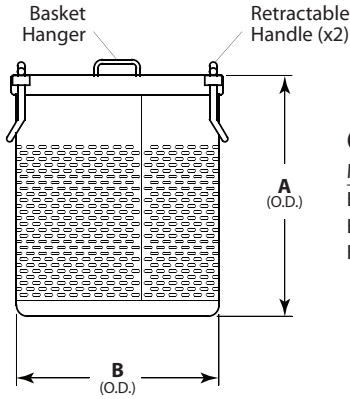

### Standard Features

- Perforated Baskets and Tri Basket Support are made of 18 gauge, 304 grade stainless steel, #4 finish
- Baskets come with retractable handles for ease of use
- TBS Basket Systems come complete with three baskets and one Tri Basket Support
- Baskets rotate around Tri Basket Support allowing each Basket to be accessed from the front of kettle