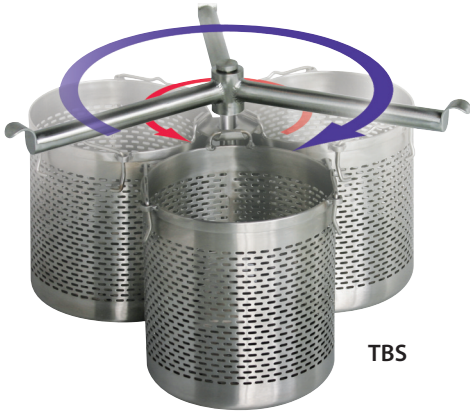

## BASKETS AND BASKET SYSTEMS

USED TO COOK PASTA AND OTHER ITEMS  
IN CLEVELAND KETTLES

Project \_\_\_\_\_  
Item \_\_\_\_\_  
Quantity \_\_\_\_\_  
FCSI Section 11400 \_\_\_\_\_  
Approved \_\_\_\_\_  
Date \_\_\_\_\_

### Models

- SEE BACK PAGE FOR MODEL #S

### Standard Features

- Perforated Baskets and Tri Basket Support are made of 18 gauge, 304 grade stainless steel, #4 finish
- Baskets come with retractable handles for ease of use
- TBS Basket Systems come complete with three baskets and one Tri Basket Support
- Baskets rotate around Tri Basket Support allowing each Basket to be accessed from the front of kettle

### Cooking Baskets

Model #	Kettle Type	A	B
BS3	Cleveland 3 Gallon	9.38" (238mm)	8.50" (216mm)
BS6	Cleveland 6 Gallon	9.25" (235mm)	11.00" (279mm)
BS12	Cleveland 12 Gallon	11.50" (292mm)	14.50" (364mm)