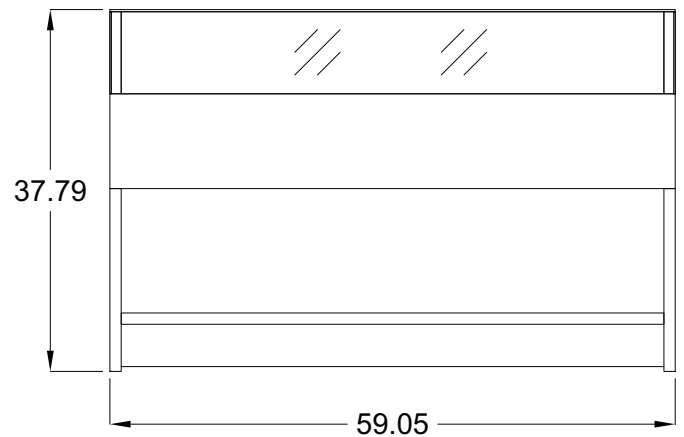

Product Specification Sheet

Model Style: LaROSSA - Chocolate

LAR-RPH20-C10-38-39   LAR-RPH40-C10-46-39   LAR-RPH60-C10-53-39
LAR-RPH20-C5-38-59   LAR-RPH40-C15-46-59   LAR-RPH60-C15-53-59

PLAN VIEW

REAR VIEW

FRONT VIEW