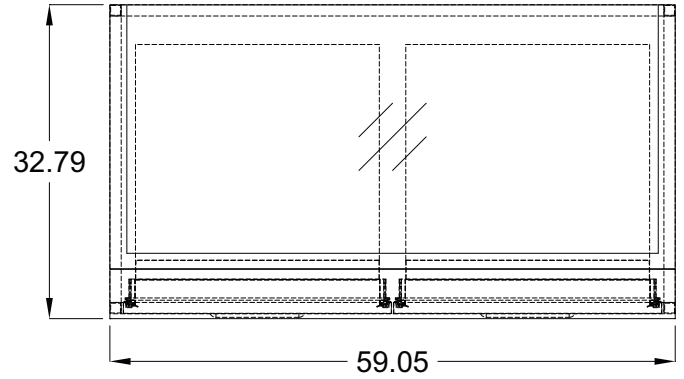

Product Specification Sheet

Model Style: LaROSSA - Chocolate

LAR-RPH20-C10-38-39   LAR-RPH40-C10-46-39   LAR-RPH60-C10-53-39
LAR-RPH20-C5-38-59   LAR-RPH40-C15-46-59   LAR-RPH60-C15-53-59

PLAN VIEW