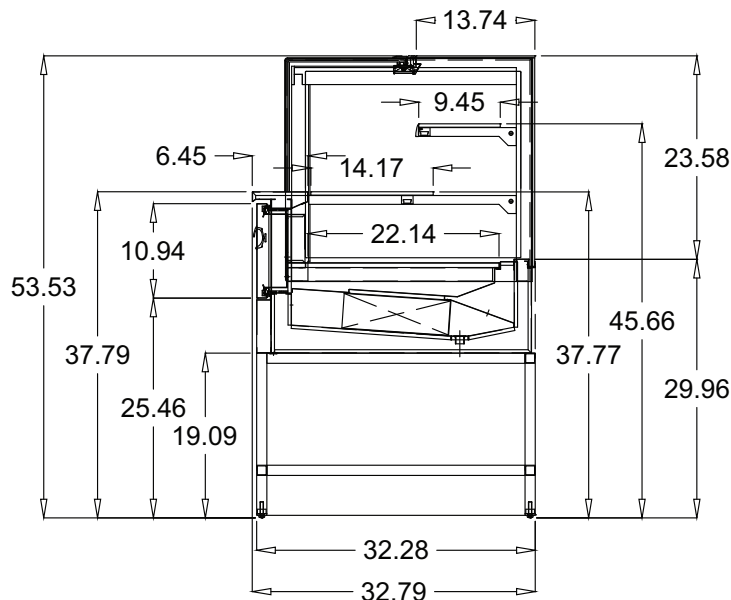

LAR-RPH60-C10-53-39
LAR-RPH60-C15-53-59
LAR-RPH60-C20-53-79

Required ambient conditions: 75°F;
55% Relative Humidity
Drawings and Specification are
subject to change without notice.

ELECTRICAL CONNECTION:
Display cases are shipped with
applicable junction box for hardwired
installation
Options exist for several NEMA
configurations
Plug and/or receptacle
configurations are at the discretion
of the electrical installer