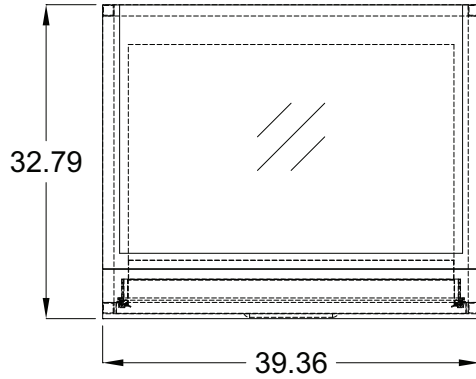

Product Specification Sheet

Model Style: LaROSSA - Chocolate

LAR-RPH20-C10-38-39   LAR-RPH40-C10-46-39   LAR-RPH60-C10-53-39
LAR-RPH20-C5-38-59   LAR-RPH40-C15-46-59   LAR-RPH60-C15-53-59

PLAN VIEW