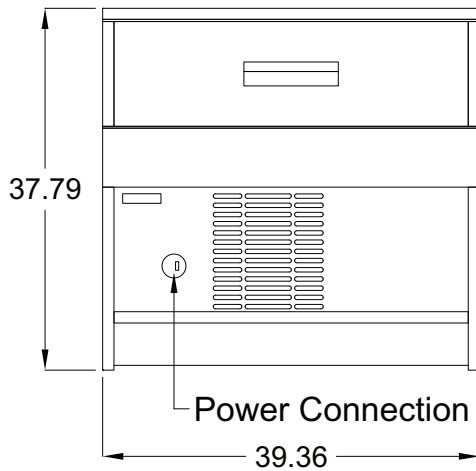

Product Specification Sheet

Model Style: LaROSSA - Chocolate

LAR-RPH20-C10-38-39   LAR-RPH40-C10-46-39   LAR-RPH60-C10-53-39
LAR-RPH20-C5-38-59   LAR-RPH40-C15-46-59   LAR-RPH60-C15-53-59

PLAN VIEW

REAR VIEW

FRONT VIEW