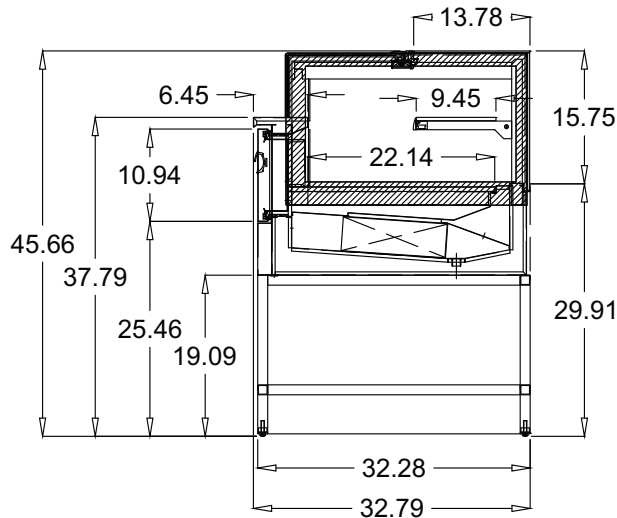

LAR-RPH40-C10-46-39
LAR-RPH40-C15-46-59
LAR-RPH40-C20-46-79