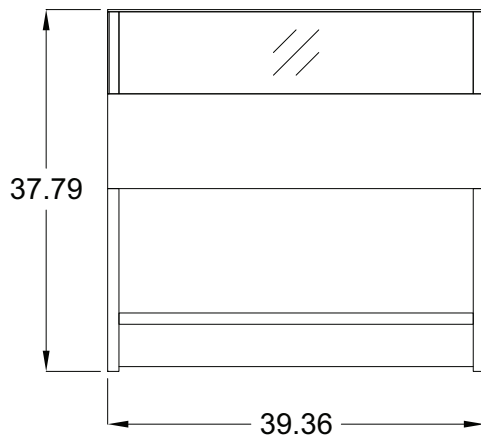

Product Specification Sheet

Model Style: LaROSSA - Chocolate

LAR-RPH20-C10-38-39   LAR-RPH40-C10-46-39   LAR-RPH60-C10-53-39
LAR-RPH20-C5-38-59   LAR-RPH40-C15-46-59   LAR-RPH60-C15-53-59

PLAN VIEW

REAR VIEW

FRONT VIEW