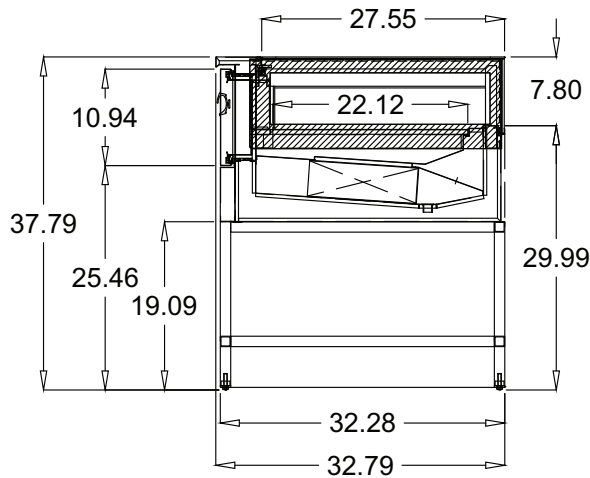

SIDE VIEW Detailed

LAR-RPH20-C10-38-39
LAR-RPH20-C5-38-59