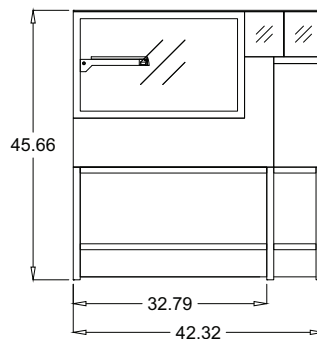

LA ROSSA Ambient Display Case/Showcase features (3) lengths: 39.36" length without panels, 59.05" length without panels, 78.73" length without panels. They are non-refrigerated, with tempered single pane glass on front & double pane glass sides. They feature LED lighting, hydraulic lift up top glass, rear plexiglass sliding doors, (1) shelf, 304 high gloss stainless steel interior, anodized aluminum construction, stainless steel work surface, service merchandiser, ambient, dry, and showcase without front & side panels are options.

PLAN VIEW

REAR VIEW

FRONT VIEW

LAR-NS40-A-A90-46-42

PLAN VIEW

REAR VIEW

FRONT VIEW

PLAN VIEW

REAR VIEW

FRONT VIEW