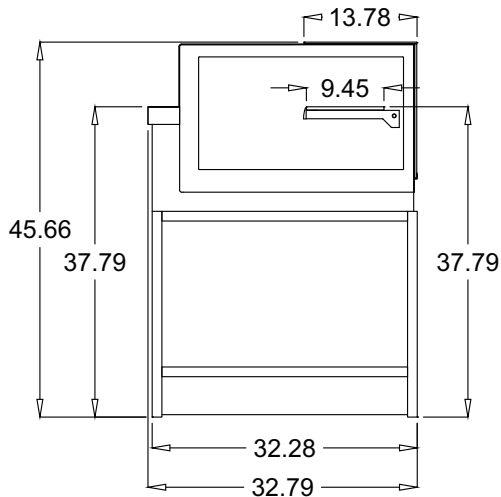

SIDE VIEW Basic

Required ambient conditions: 75°F; 55% Relative Humidity
Drawings and Specification are subject to change without notice.

ELECTRICAL CONNECTION:
Display cases are shipped with applicable junction box for hardwired installation
Options exist for several NEMA configurations
Plug and/or receptacle configurations are at the discretion of the electrical installer

* Pending ETL Certification

ORION by CLABO

HMC Enterprises LLC, 831 East Cayuga Street, Philadelphia, PA. 19124 Ph: 1-800-344-8222 • 215-464-6800 • www.ORIONbyClabo.com

Revised 9/2018