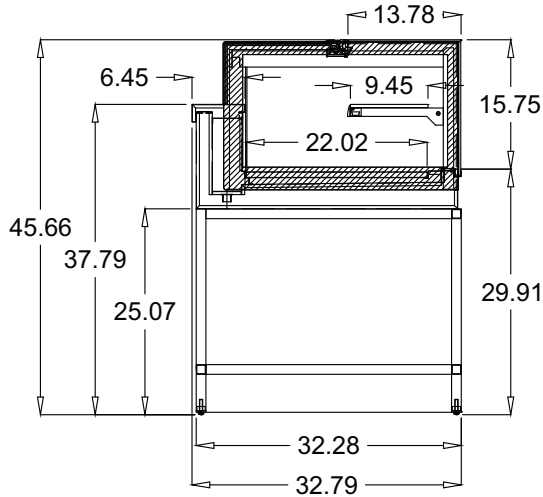

SIDE VIEW Detailed