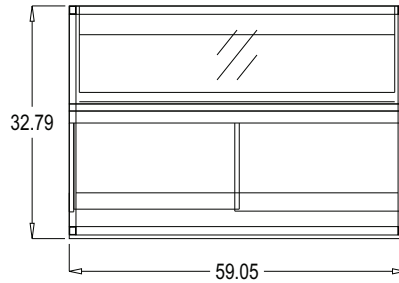

LA ROSSA Ambient Display Case/Showcase features (3) lengths: 39.36" length without panels, 59.05" length without panels, 78.73" length without panels. They are non-refrigerated, with tempered single pane glass on front & double pane glass sides. They feature LED lighting, hydraulic lift up top glass, rear plexiglass sliding doors, (1) shelf, 304 high gloss stainless steel interior, anodized aluminum construction, stainless steel work surface, service merchandiser, ambient, dry, and showcase without front & side panels are options.

PLAN VIEW

REAR VIEW

FRONT VIEW

LAR-NS40-A-A90-46-42

PLAN VIEW

REAR VIEW

FRONT VIEW

PLAN VIEW

REAR VIEW

FRONT VIEW