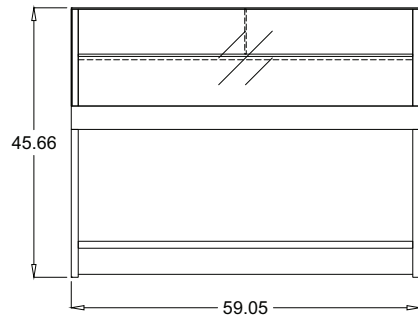

LA ROSSA Ambient Display Case/Showcase features (3) lengths: 39.36" length without panels, 59.05" length without panels, 78.73" length without panels. They are non-refrigerated, with tempered single pane glass on front & double pane glass sides. They feature LED lighting, hydraulic lift up top glass, rear plexiglass sliding doors, (1) shelf, 304 high gloss stainless steel interior, anodized aluminum construction, stainless steel work surface, service merchandiser, ambient, dry, and showcase without front & side panels are options.

PLAN VIEW

REAR VIEW

FRONT VIEW

LAR-NS40-A-A90-46-42

PLAN VIEW

REAR VIEW

FRONT VIEW

PLAN VIEW