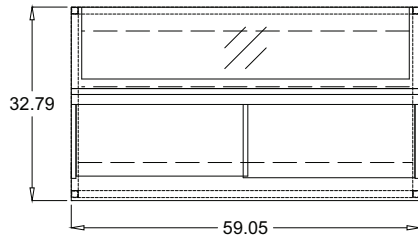

LA ROSSA Ambient Display Case/Showcase features (3) lengths: 39.36" length without panels, 59.05" length without panels, 78.73" length without panels. They are non-refrigerated, with tempered single pane glass on front & double pane glass sides. They feature LED lighting, hydraulic lift up top glass, rear plexiglass sliding doors, (1) shelf, 304 high gloss stainless steel interior, anodized aluminum construction, stainless steel work surface, service merchandiser, ambient, dry, and showcase without front & side panels are options.

PLAN VIEW

REAR VIEW

FRONT VIEW

LAR-NS40-A-A90-46-42

PLAN VIEW

REAR VIEW

FRONT VIEW

PLAN VIEW