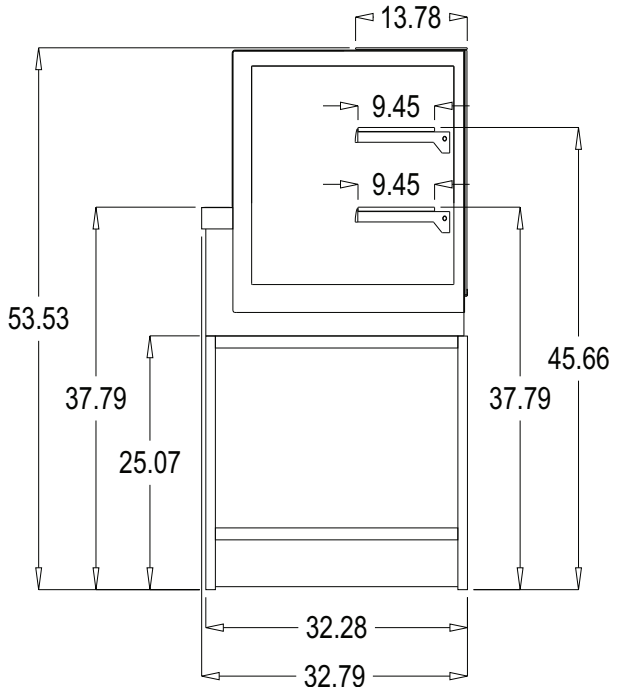

SIDE VIEW Basic

Required ambient conditions: 75°F; 55% Relative Humidity
Drawings and Specification are subject to change without notice.

ELECTRICAL CONNECTION:
Display cases are shipped with applicable junction box for hardwired installation
Options exist for several NEMA configurations
Plug and/or receptacle configurations are at the discretion of the electrical installer

* Pending ETL Certification

ORION by CLABO

HMC Enterprises LLC, 831 East Cayuga Street, Philadelphia, PA. 19124 Ph: 1-800-344-8222 • 215-464-6800 • www.ORIONbyClabo.com

Revised 9/2018