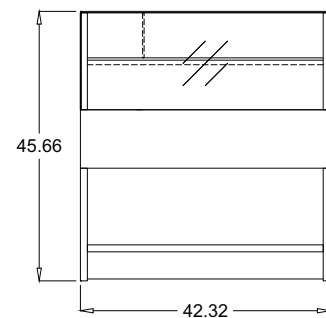

LA ROSSA Ambient Display Case/Showcase features (3) lengths: 39.36" length without panels, 59.05" length without panels, 78.73" length without panels. They are non-refrigerated, with tempered single pane glass on front & double pane glass sides. They feature LED lighting, hydraulic lift up top glass, rear plexiglass sliding doors, (1) shelf, 304 high gloss stainless steel interior, anodized aluminum construction, stainless steel work surface, service merchandiser, ambient, dry, and showcase without front & side panels are options.

PLAN VIEW

REAR VIEW

FRONT VIEW

LAR-NS40-A-A90-46-42

PLAN VIEW

REAR VIEW

FRONT VIEW

PLAN VIEW

REAR VIEW

FRONT VIEW