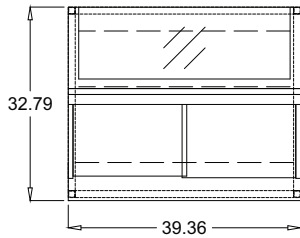

LA ROSSA Ambient Display Case/Showcase features (3) lengths: 39.36" length without panels, 59.05" length without panels, 78.73" length without panels. They are non-refrigerated, with tempered single pane glass on front & double pane glass sides. They feature LED lighting, hydraulic lift up top glass, rear plexiglass sliding doors, (1) shelf, 304 high gloss stainless steel interior, anodized aluminum construction, stainless steel work surface, service merchandiser, ambient, dry, and showcase without front & side panels are options.

PLAN VIEW

REAR VIEW

FRONT VIEW

LAR-NS40-A-A90-46-42

PLAN VIEW

REAR VIEW

FRONT VIEW

PLAN VIEW