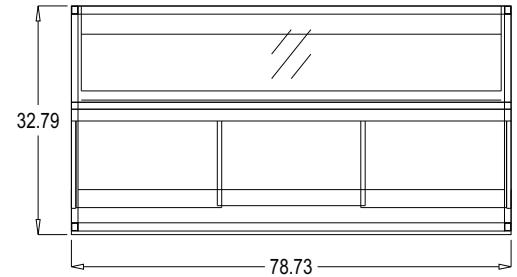

LA ROSSA Ambient Display Case/Showcase features (3) lengths: 39.36" length without panels, 59.05" length without panels, 78.73" length without panels. They are non-refrigerated, with tempered single pane glass on front & double pane glass sides. They feature LED lighting, hydraulic lift up top glass, rear plexiglass sliding doors, (1) shelf, 304 high gloss stainless steel interior, anodized aluminum construction, stainless steel work surface, service merchandiser, ambient, dry, and showcase without front & side panels are options.

PLAN VIEW

REAR VIEW

FRONT VIEW

LAR-NS40-A-A90-46-42

PLAN VIEW

REAR VIEW

FRONT VIEW

PLAN VIEW

REAR VIEW

FRONT VIEW