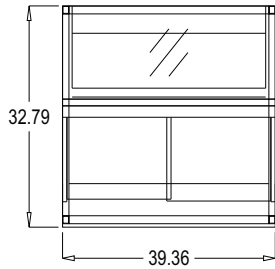

LA ROSSA Ambient Display Case/Showcase features (3) lengths: 39.36" length without panels, 59.05" length without panels, 78.73" length without panels. They are non-refrigerated, with tempered single pane glass on front & double pane glass sides. They feature LED lighting, hydraulic lift up top glass, rear plexiglass sliding doors, (1) shelf, 304 high gloss stainless steel interior, anodized aluminum construction, stainless steel work surface, service merchandiser, ambient, dry, and showcase without front & side panels are options.

PLAN VIEW

REAR VIEW

FRONT VIEW

LAR-NS40-A-A90-46-42

PLAN VIEW

REAR VIEW

FRONT VIEW

PLAN VIEW

REAR VIEW

FRONT VIEW