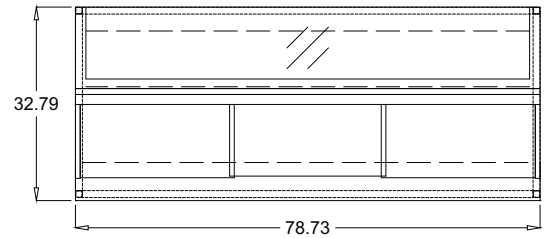

LA ROSSA Ambient Display Case/Showcase features (3) lengths: 39.36" length without panels, 59.05" length without panels, 78.73" length without panels. They are non-refrigerated, with tempered single pane glass on front & double pane glass sides. They feature LED lighting, hydraulic lift up top glass, rear plexiglass sliding doors, (1) shelf, 304 high gloss stainless steel interior, anodized aluminum construction, stainless steel work surface, service merchandiser, ambient, dry, and showcase without front & side panels are options.

PLAN VIEW

REAR VIEW

FRONT VIEW

LAR-NS40-A-A90-46-42

PLAN VIEW

REAR VIEW

FRONT VIEW

PLAN VIEW