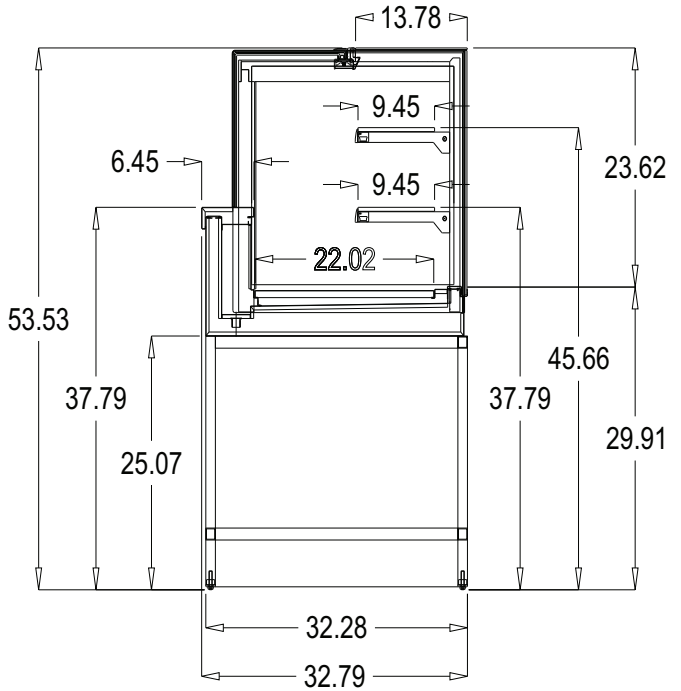

SIDE VIEW Detailed