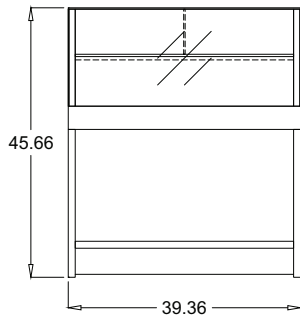

LA ROSSA Ambient Display Case/Showcase features (3) lengths: 39.36" length without panels, 59.05" length without panels, 78.73" length without panels. They are non-refrigerated, with tempered single pane glass on front & double pane glass sides. They feature LED lighting, hydraulic lift up top glass, rear plexiglass sliding doors, (1) shelf, 304 high gloss stainless steel interior, anodized aluminum construction, stainless steel work surface, service merchandiser, ambient, dry, and showcase without front & side panels are options.

PLAN VIEW

REAR VIEW

FRONT VIEW

LAR-NS40-A-A90-46-42

PLAN VIEW

REAR VIEW

FRONT VIEW

PLAN VIEW