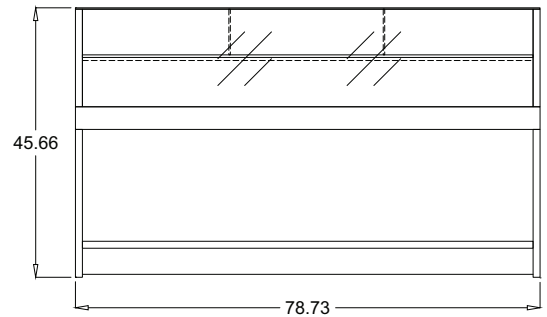

LA ROSSA Ambient Display Case/Showcase features (3) lengths: 39.36" length without panels, 59.05" length without panels, 78.73" length without panels. They are non-refrigerated, with tempered single pane glass on front & double pane glass sides. They feature LED lighting, hydraulic lift up top glass, rear plexiglass sliding doors, (1) shelf, 304 high gloss stainless steel interior, anodized aluminum construction, stainless steel work surface, service merchandiser, ambient, dry, and showcase without front & side panels are options.

PLAN VIEW

REAR VIEW

FRONT VIEW

LAR-NS40-A-A90-46-42

PLAN VIEW

REAR VIEW

FRONT VIEW

PLAN VIEW