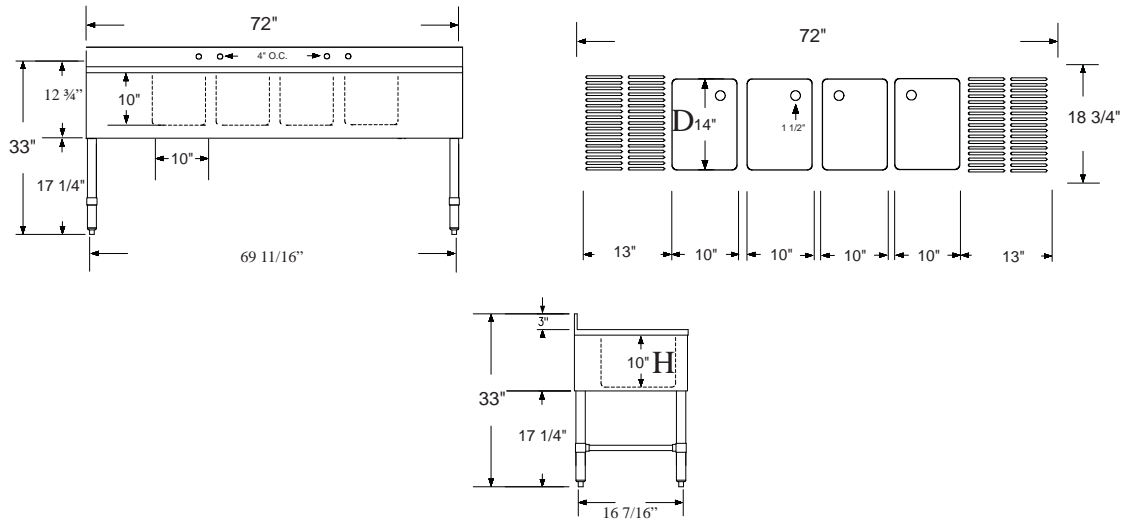

## Features

- 18 Gauge Top, Bowl and Back
- 20 Gauge Apron
- 8" Overflow Pipe, Available Accessory (OFP-8-CWP)
- 4" Wall Mount Faucet with a 12" Spout, Available Accessory (DTF4-12-CWP)

Serv-Ware  
[www.servware.com](http://www.servware.com)

# 4 Bowl Bar Sink Stainless Steel

**BAR4B72-LR-CWP**

Serv-Ware

<b>Model</b>	<b>Bowl Size</b> (W x D x H)	<b>Drain Boards</b>	<b>Size</b> (W x D)	<b>Weight / lbs.</b> (Shipping)
BAR4B72-LR-CWP	4) 10" x 14" x 10"	2) 13" DB	72" x 18 3/4"	102