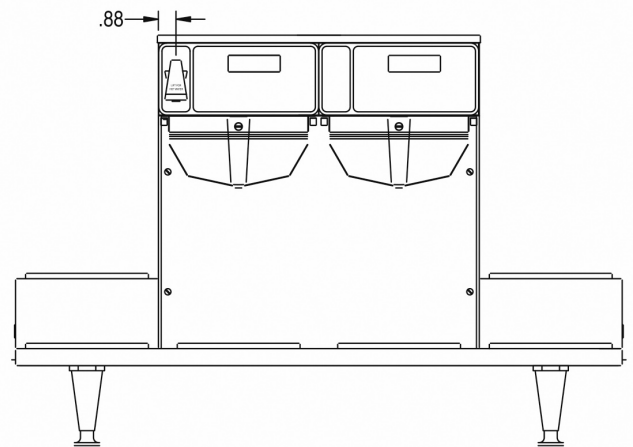

Created on:
09/14/2017

Unit			Shipping					
	Width	Height	Depth	Width	Height	Depth	Weight	Volume
English	22.5 in.	20.5 in.	30.6 in.	25.5 in.	24.1 in.	33.5 in.	74.000 lbs	10.809 ft³
Metric	57.2 cm	52.1 cm	77.7 cm	64.8 cm	61.2 cm	85.1 cm	33.566 kgs	0.306 m³