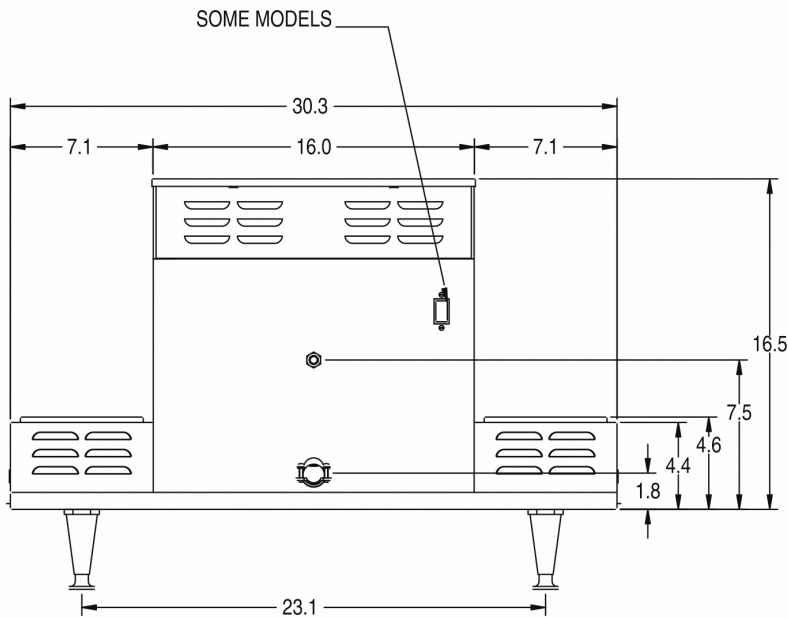

Created on:
09/14/2017

Unit			Shipping					
	Width	Height	Depth	Width	Height	Depth	Weight	Volume
English	22.5 in.	20.5 in.	30.6 in.	25.5 in.	24.1 in.	33.5 in.	74.000 lbs	10.809 ft³
Metric	57.2 cm	52.1 cm	77.7 cm	64.8 cm	61.2 cm	85.1 cm	33.566 kgs	0.306 m³