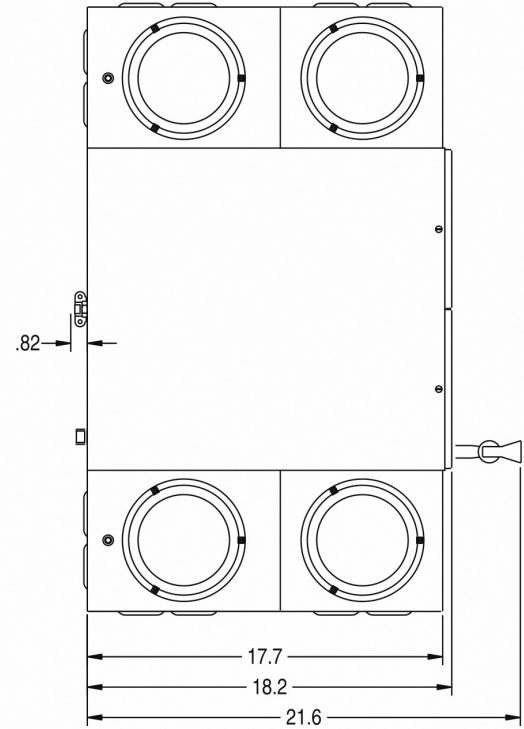

Warmers: Six Lower

Legs: 4" Black Legs

Additional Features

DBC

Electrical & Capacity

Volts	Amps	Watts	Cord Attached	Plug Type	8oz cups/hr 236ml cups/hr	Input H ₂ O Temp.	Phase	# Wires plus Ground	Hertz
120/208-240	27.9	6700	No	-	240	60°F (15.5°C)	1	3	60

Plumbing Requirements

PSI	kPa	Fitting Supplied	Water Flow Required (GPM)
20-90	138-621	3/8" Male Flare Fitting	-

CAD Drawings

2D	Revit	KLC
●		

BUNN® reserves the right to change specifications and product design without notice. Such revisions do not entitle the buyer to corresponding changes, improvements, additions or replacements for previously purchased equipment. For most current specifications and other info visit bunn.com.

Created on:
09/14/2017

Unit			Shipping					
	Width	Height	Depth	Width	Height	Depth	Weight	Volume
English	22.5 in.	20.5 in.	30.6 in.	25.5 in.	24.1 in.	33.5 in.	74.000 lbs	10.809 ft³
Metric	57.2 cm	52.1 cm	77.7 cm	64.8 cm	61.2 cm	85.1 cm	33.566 kgs	0.306 m³