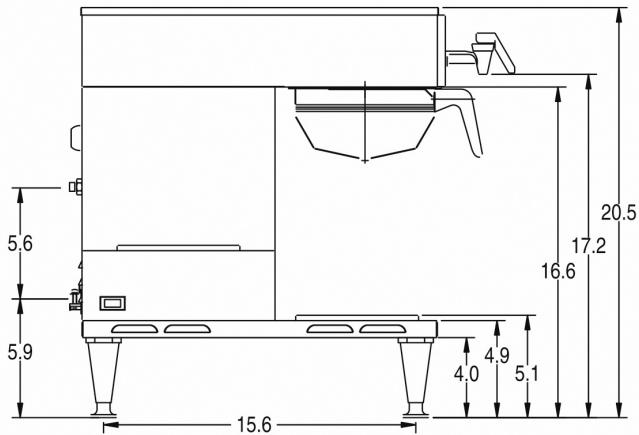

Created on:
09/14/2017

Unit			Shipping					
	Width	Height	Depth	Width	Height	Depth	Weight	Volume
English	22.5 in.	20.5 in.	30.6 in.	25.5 in.	24.1 in.	33.5 in.	74.000 lbs	10.809 ft³
Metric	57.2 cm	52.1 cm	77.7 cm	64.8 cm	61.2 cm	85.1 cm	33.566 kgs	0.306 m³