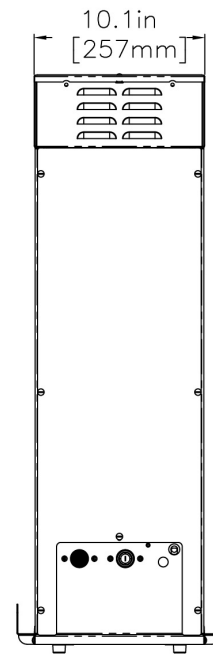

TB6, 29" Trunk

34.0" x 22.6" x 12.2"
(86.4cm x 57.4cm x 31.0cm)

- Color coded decals help the operator properly align the brew basket, dispenser and choose the correct selection
- Includes rotating brew basket, base platform adapter, dedicated dilution nozzles and brew selection switch
- Specifically designed to accommodate and brew into two BUNN 3.5gal Narrow Tea Dispensers (can also brew directly into standard tea dispensers)
- SplashGard® funnel deflects hot liquids away from the hand

PSI	kPa	Fitting Supplied	Water Flow Required (GPM)
20-90	138-621	1/4" Male Flare Fitting	-

CAD Drawings

2D	Revit	KLC
●		

BUNN® reserves the right to change specifications and product design without notice. Such revisions do not entitle the buyer to corresponding changes, improvements, additions or replacements for previously purchased equipment. For most current specifications and other info visit bunn.com.

Created on:
09/13/2017

	Unit			Shipping				
	Width	Height	Depth	Width	Height	Depth	Weight	Volume
English	12.2 in.	34.0 in.	22.6 in.	-	-	-	42.100 lbs	7.327 ft ³
Metric	31.0 cm	86.4 cm	57.4 cm	-	-	-	19.097 kgs	0.207 m ³