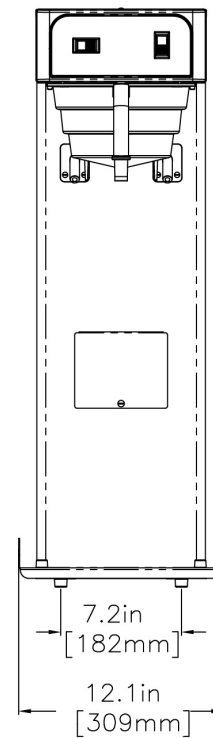

TB6, 29" Trunk

34.0" x 22.6" x 12.2"
(86.4cm x 57.4cm x 31.0cm)

- Color coded decals help the operator properly align the brew basket, dispenser and choose the correct selection
- Includes rotating brew basket, base platform adapter, dedicated dilution nozzles and brew selection switch
- Specifically designed to accommodate and brew into two BUNN 3.5gal Narrow Tea Dispensers (can also brew directly into standard tea dispensers)
- SplashGard® funnel deflects hot liquids away from the hand

PSI	kPa	Fitting Supplied	Water Flow Required (GPM)
20-90	138-621	1/4" Male Flare Fitting	-

CAD Drawings

2D	Revit	KLC
●		

BUNN® reserves the right to change specifications and product design without notice. Such revisions do not entitle the buyer to corresponding changes, improvements, additions or replacements for previously purchased equipment. For most current specifications and other info visit bunn.com.

Created on:
09/13/2017

	Unit			Shipping				
	Width	Height	Depth	Width	Height	Depth	Weight	Volume
English	12.2 in.	34.0 in.	22.6 in.	-	-	-	42.100 lbs	7.327 ft ³
Metric	31.0 cm	86.4 cm	57.4 cm	-	-	-	19.097 kgs	0.207 m ³