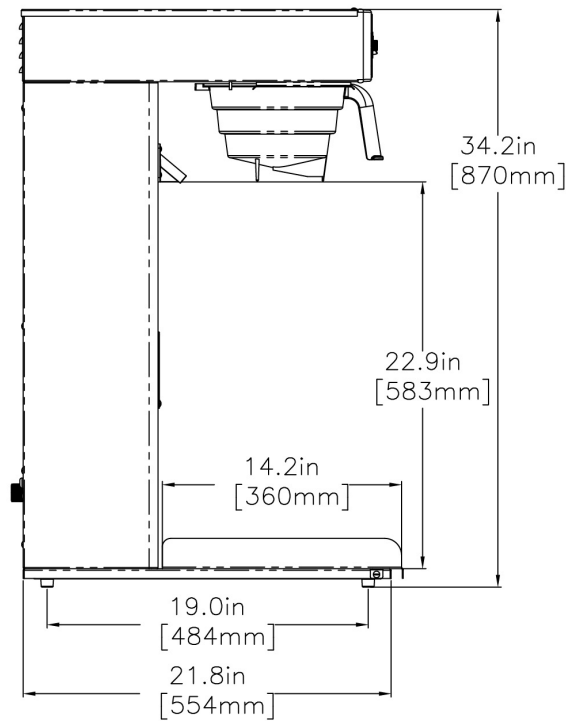

PSI	kPa	Fitting Supplied	Water Flow Required (GPM)
20-90	138-621	1/4" Male Flare Fitting	-

CAD Drawings

2D	Revit	KLC
●		

BUNN® reserves the right to change specifications and product design without notice. Such revisions do not entitle the buyer to corresponding changes, improvements, additions or replacements for previously purchased equipment. For most current specifications and other info visit bunn.com.

Created on:
09/13/2017

	Unit			Shipping				
	Width	Height	Depth	Width	Height	Depth	Weight	Volume
English	12.2 in.	34.0 in.	22.6 in.	-	-	-	42.100 lbs	7.327 ft ³
Metric	31.0 cm	86.4 cm	57.4 cm	-	-	-	19.097 kgs	0.207 m ³