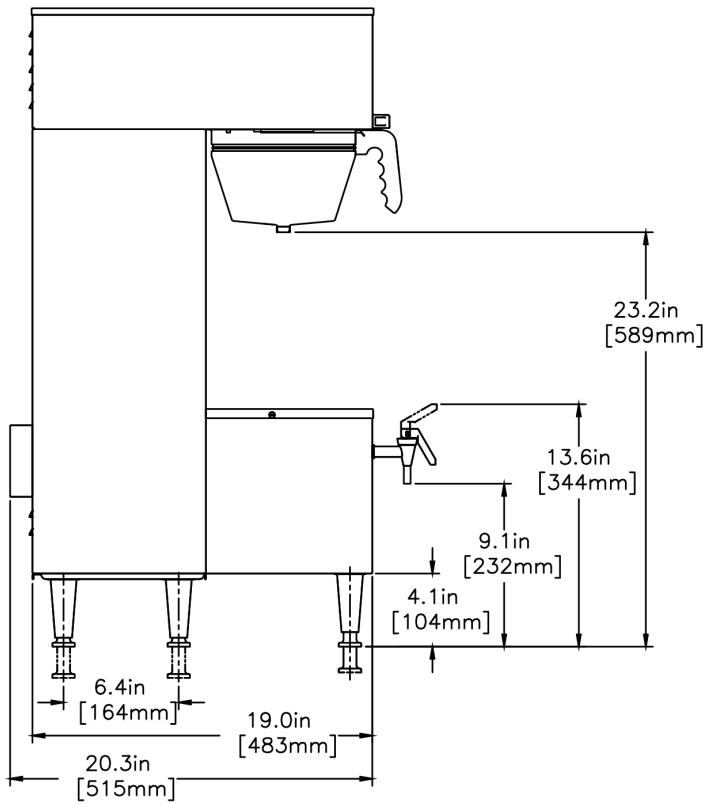

Plumbing Requirements

PSI	kPa	Fitting Supplied	Water Flow Required (GPM)
20-90	138-621	3/8" Male Flare Fitting	-

CAD Drawings

2D	Revit	KLC
●		

BUNN® reserves the right to change specifications and product design without notice. Such revisions do not entitle the buyer to corresponding changes, improvements, additions or replacements for previously purchased equipment. For most current specifications and other info visit bunn.com.

Created on:
09/13/2017

	Unit			Shipping				
	Width	Height	Depth	Width	Height	Depth	Weight	Volume
English	21.8 in.	35.7 in.	20.2 in.	-	-	-	91.350 lbs	13.180 ft ³
Metric	55.4 cm	90.7 cm	51.3 cm	-	-	-	41.436 kgs	0.373 m ³