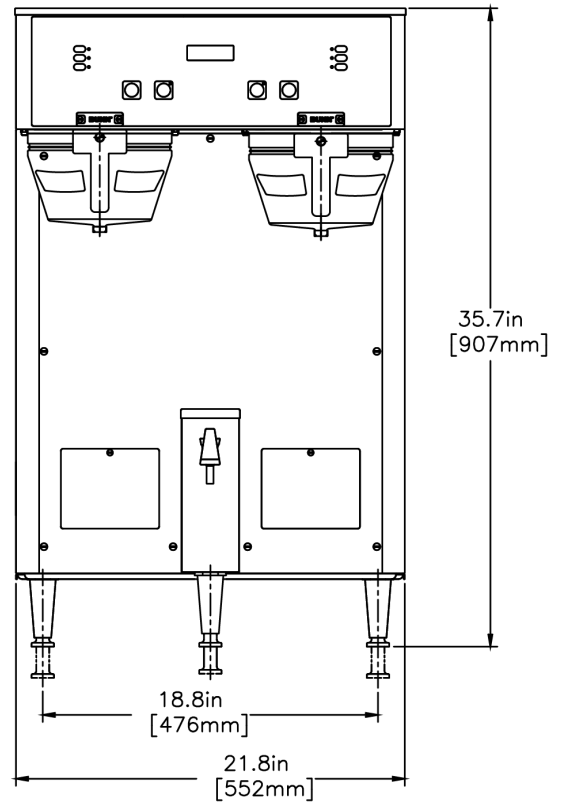

Created on:
09/13/2017

	Unit			Shipping				
	Width	Height	Depth	Width	Height	Depth	Weight	Volume
English	21.8 in.	35.7 in.	20.2 in.	-	-	-	91.350 lbs	13.180 ft ³
Metric	55.4 cm	90.7 cm	51.3 cm	-	-	-	41.436 kgs	0.373 m ³