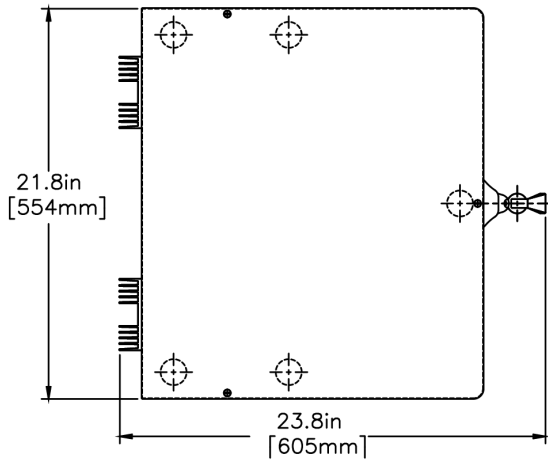

Plumbing Requirements

PSI	kPa	Fitting Supplied	Water Flow Required (GPM)
20-90	138-621	3/8" Male Flare Fitting	-

CAD Drawings

2D	Revit	KLC
●		

BUNN® reserves the right to change specifications and product design without notice. Such revisions do not entitle the buyer to corresponding changes, improvements, additions or replacements for previously purchased equipment. For most current specifications and other info visit bunn.com.

Created on:
09/13/2017

	Unit			Shipping				
	Width	Height	Depth	Width	Height	Depth	Weight	Volume
English	21.8 in.	35.7 in.	20.2 in.	-	-	-	91.350 lbs	13.180 ft ³
Metric	55.4 cm	90.7 cm	51.3 cm	-	-	-	41.436 kgs	0.373 m ³