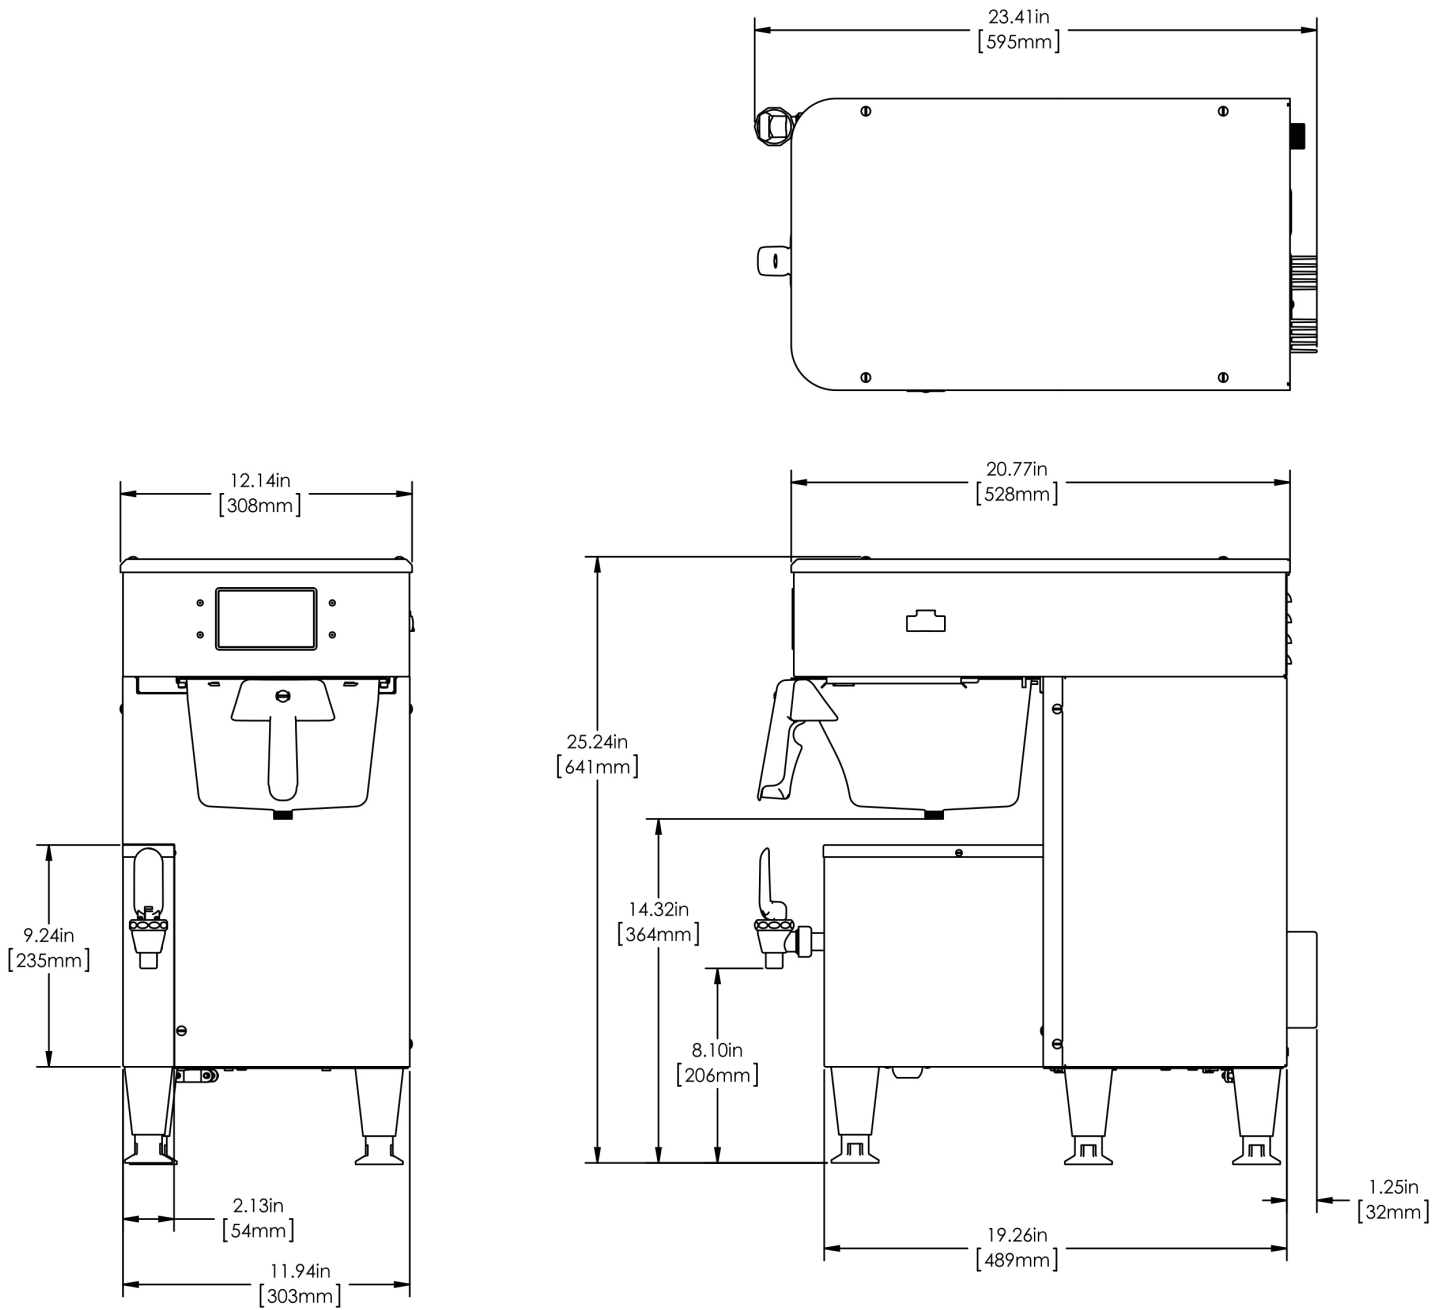

## Specifications

**Product #:** 54300.0100

**Water Access:** Plumbed

**Interface:** Wireless

**Finish:** Stainless

**Funnel:** Smart Funnel

**Faucet:** Side

**Legs:** 4" Satin Nickel Legs

Created on:  
01/24/2019

	Unit			Shipping				
	Width	Height	Depth	Width	Height	Depth	Weight	Volume
English	12.1 in.	25.2 in.	23.4 in.	12.1 in.	25.2 in.	23.4 in.	63.000 lbs	4.151 ft <sup>3</sup>
Metric	30.7 cm	64.0 cm	59.4 cm	30.8 cm	64.1 cm	59.5 cm	28.577 kgs	0.118 m <sup>3</sup>