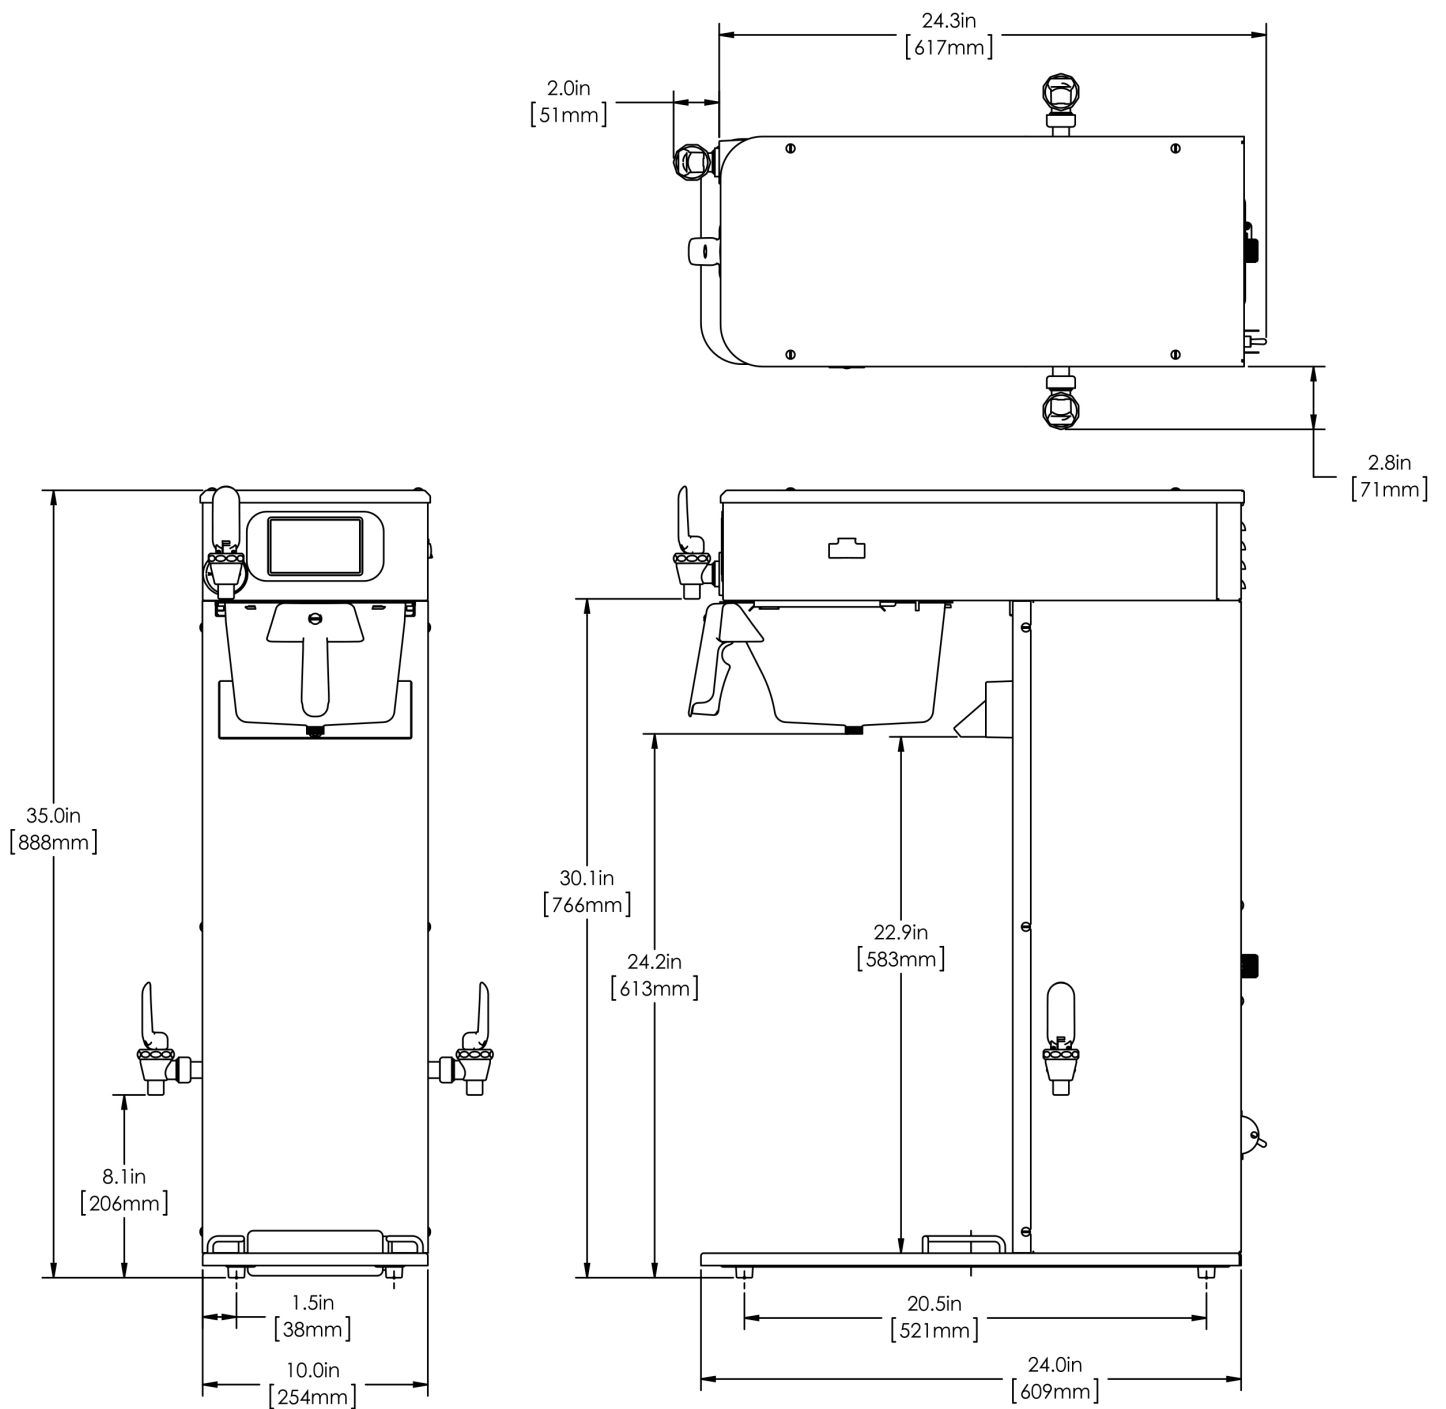

Created on:
01/01/2019

Unit			Shipping					
	Width	Height	Depth	Width	Height	Depth	Weight	Volume
English	10.0 in.	35.0 in.	24.3 in.	-	-	-	78.400 lbs	-
Metric	25.4 cm	88.9 cm	61.7 cm	-	-	-	35.562 kgs	-

BUNN® reserves the right to change specifications and product design without notice. Such revisions do not entitle the buyer to corresponding changes, improvements, additions or replacements for previously purchased equipment. For most current specifications and other info visit bunn.com.