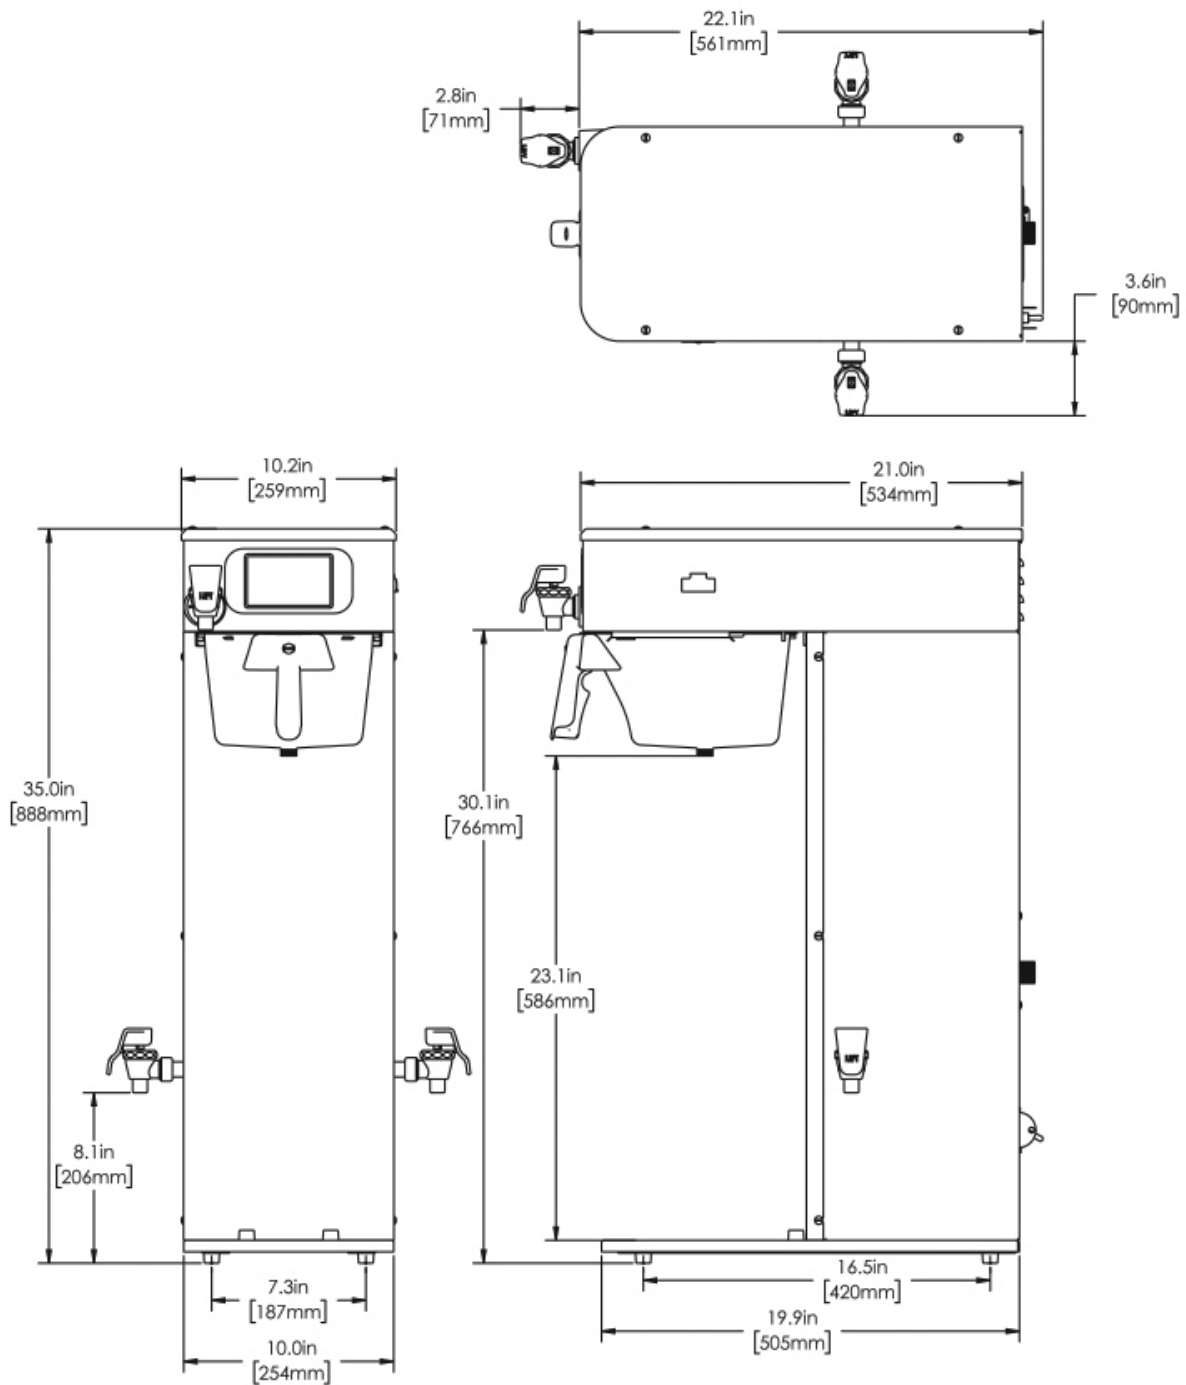

Last Updated:  
09/09/2020

	Unit			Shipping				
	Height	Width	Depth	Height	Width	Depth	Weight	Volume
English	35.0 in.	10.2 in.	22.1 in.	38.1 in.	14.3 in.	32.3 in.	60.656 lbs	10.139 ft³
Metric	88.9 cm	25.9 cm	56.1 cm	96.8 cm	36.2 cm	81.9 cm	27.514 kgs	0.287 m³