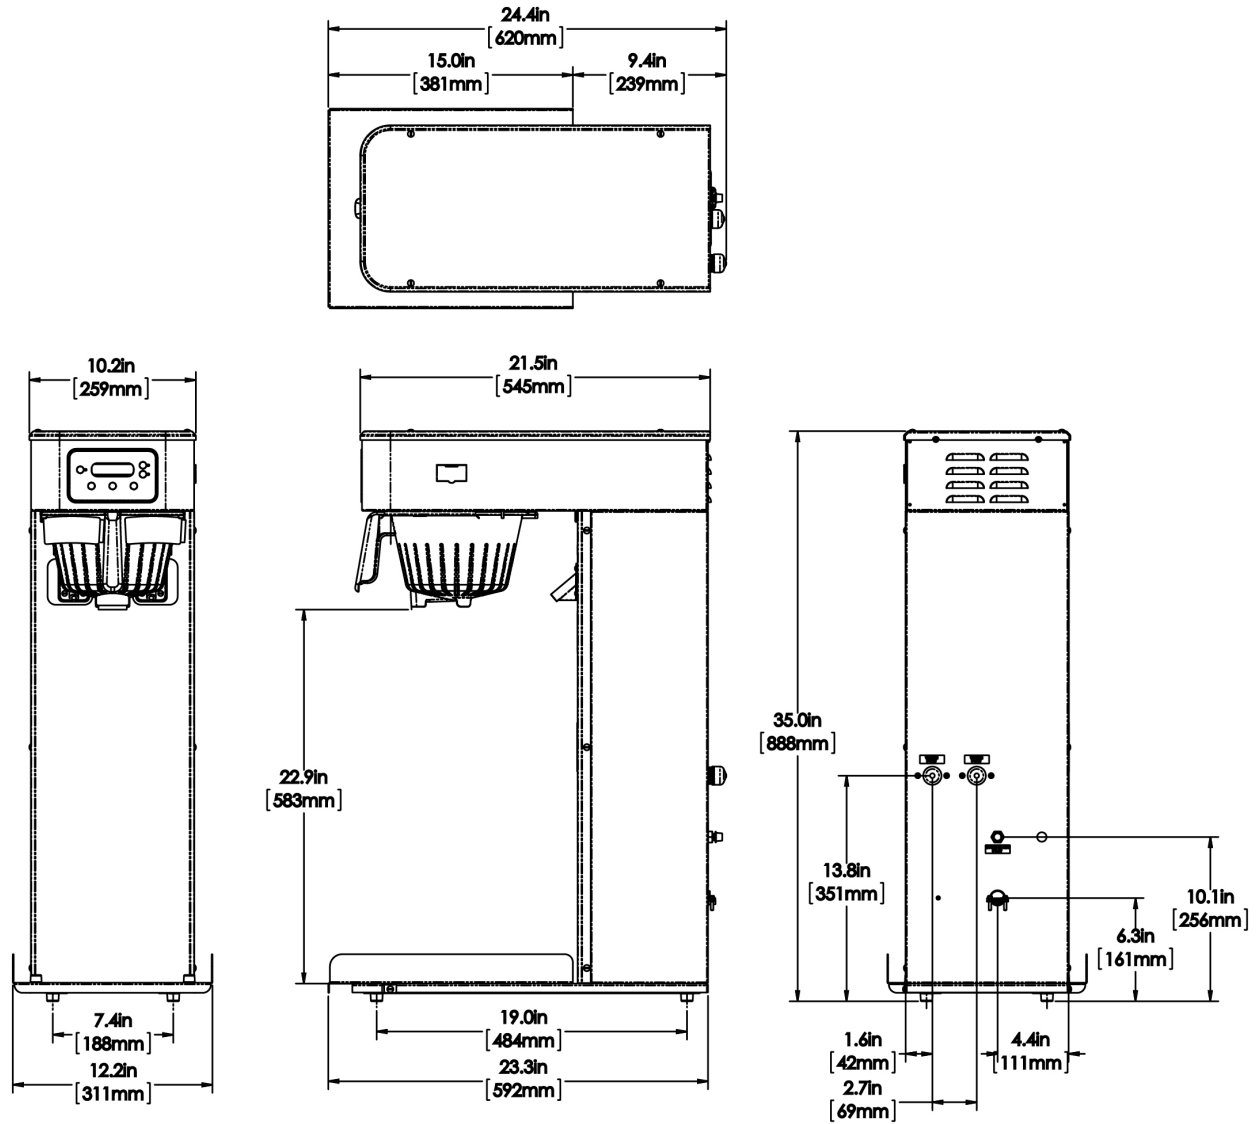

Created on:  
01/14/2019

Unit			Shipping					
	Width	Height	Depth	Width	Height	Depth	Weight	Volume
English	12.2 in.	35.0 in.	23.3 in.	13.0 in.	37.0 in.	27.5 in.	45.800 lbs	7.655 ft <sup>3</sup>
Metric	31.0 cm	88.9 cm	59.2 cm	33.0 cm	94.0 cm	69.9 cm	20.775 kgs	0.217 m <sup>3</sup>