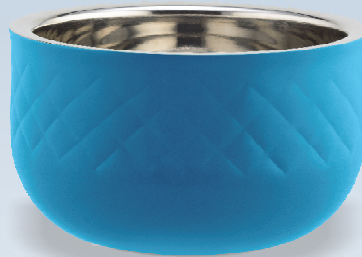

# NEW COLD WAVE COLORED BOWLS

9320DIYELLOW

9316DILIME

9319DIRED

9318DICARIBBEANBLUE

9317DICOBALTBLUE

9315DILIME

Bon Chef proudly introduces its Triple Wall Color Cold Wave Bowls. Pre-freezing these bowls will keep your food cold for 8 hours at ambient temperature. Outer air chamber prevents the bowl from sweating while keeping the inner chamber gel frozen. Each bowl comes with a stackable plastic lid. In our test results, a bowl was put in the freezer until gel was frozen. 35° F potato salad was placed in the bowl without lid and stirred every 30 minutes. After 8 hours the potato salad was at 38° F.

ITEM #	DESCRIPTION	DIMENSIONS/CAPACITY
9315	COLD WAVE SALAD DRESSING CONTAINER INCLUDES STACKING COVER	5 1/8" dia. x 5" H / 28 oz.
9315DI	DIAMOND COLLECTION COLD WAVE SALAD DRESSING CONTAINER INC. STACKING COVER	5 1/8" dia. x 5" H / 28 oz.
9316	COLD WAVE BOWL INCLUDES STACKING COVER	12" dia. x 6 1/2" H / 7 qt.
9316DI	DIAMOND COLLECTION COLD WAVE BOWL INC. COVER	12" dia. x 6 1/2" H / 7 qt.
9317	COLD WAVE BOWL INCLUDES STACKING COVER	6 3/8" dia. x 3 3/8" H / 1 qt.
9317DI	DIAMOND COLLECTION COLD WAVE BOWL INC. COVER	6 3/8" dia. x 3 5/8" H / 1 qt.
9318	COLD WAVE BOWL INCLUDES STACKING COVER	7 1/8" dia. x 4" H / 1 qt. 20 oz.
9318DI	DIAMOND COLLECTION COLD WAVE BOWL INC. COVER	7 1/8" dia. x 4 1/16" H / 1 qt. 20 oz.
9319	COLD WAVE BOWL INCLUDES STACKING COVER	9 7/8" dia. x 4 3/4" H / 3 1/2 qt.
9319DI	DIAMOND COLLECTION COLD WAVE BOWL INC. COVER	9 7/8" dia. x 4 3/4" H / 3 1/2 qt.
9320	COLD WAVE BOWL INCLUDES STACKING COVER	13 7/8" dia. x 6 7/8" H / 10 qt. 2 oz.
9320DI	DIAMOND COLLECTION COLD WAVE BOWL INC. COVER	13 7/8" dia. x 6 3/4" H / 10 qt. 2 oz.
9321	COLD WAVE ICE CREAM CONTAINER W/COVER	10 5/8" dia. x 11" H / 3 gal.
9321DI	DIAMOND COLLECTION COLD WAVE ICE CREAM CONTAINER w/COVER	10 5/8" dia. x 11" H / 3 gal.