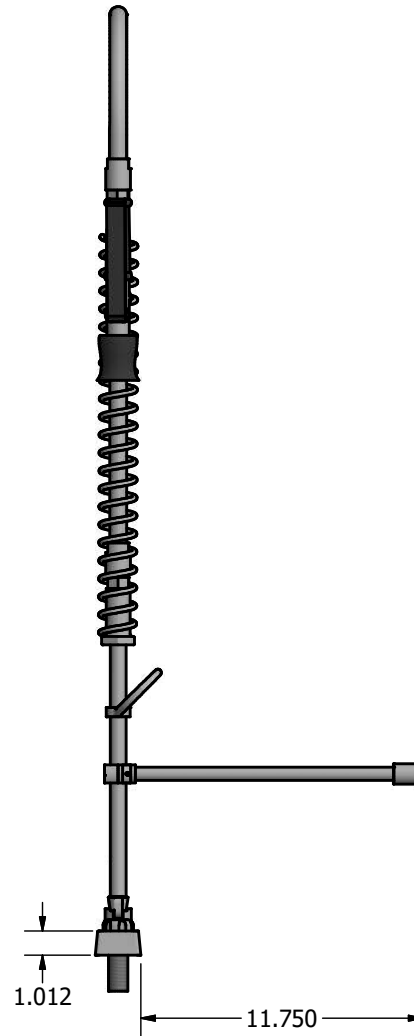

Use your smart phone to scan the above QR code to visit our website: www.bk-resources.com

8" Deck Mount Pre-Rinse

Model: EVO-8DMPR, Lead Free

Product Specifications:

- Dual Pattern Spray Head
- Stainless Steel Waterways
- 12" Wall Bracket
- 1/4 Turn Ceramic Cartridges
- Integral Check Valves
- Color Coded Hot & Cold Indicators
- 1/2" Female Inlets

Options:

EVO-AF Add A Faucet
EVO-AF8, EVO-AF10,
EVO-AF12, EVO-AF14

Certifications:

Certified to NSF/ANSI 61 Section 9-G

PRODUCT SPECIFICATION SHEET

RESOURCES

8" Deck Mount Pre-Rinse

Model: EVO-8DMPR, Lead Free

Exploded Parts Detail:

Diagram #	Quantity	Part Number	Description
1	1	EVO-PRV	SS Dual Pattern Spray Valve
2	1	BKH-44-G	44" Pre-Rinse Hose
3	1	BK-PR-SPRING	Pre-Rinse Hose Spring
4	1	EVO-PR-SPR	SS Pre-Rinse Retainer
5	1	BK-PR-SHR	Spray Valve Handle Retainer
6	1	BK-PR-WB	Wall Bracket
7	1	BK-PR-24RP-G	24" Riser Pipe
8	1	BK-PR-ADP	Pre-Rinse Adapter
9	1	SSBK8DMXXG	SS 8" O/C Deck Mount Faucet Body