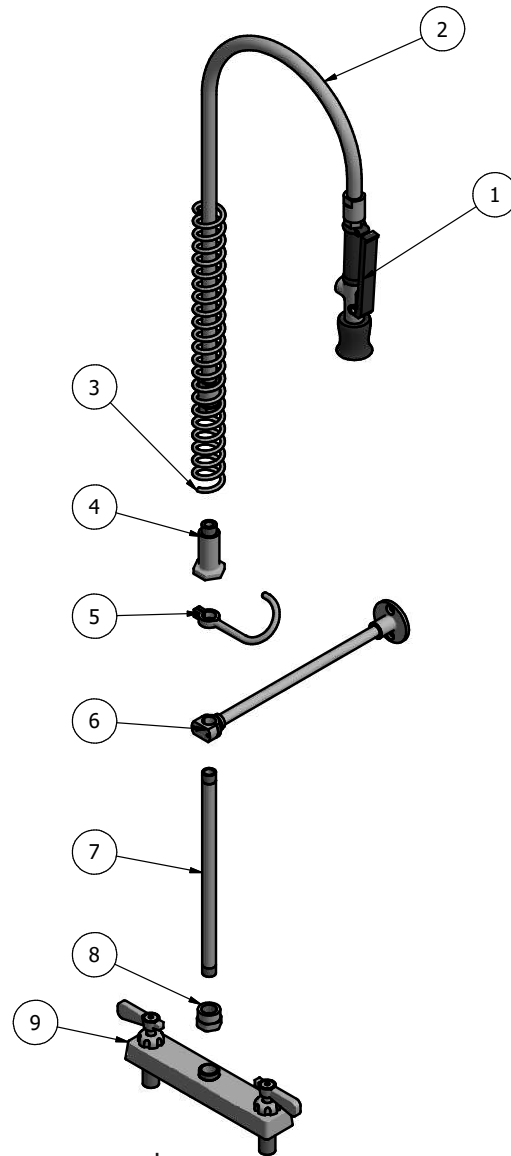

Use your smart phone to scan the above QR code to visit our website: www.bk-resources.com

8" Deck Mount Pre-Rinse

Model: EVO-8DMPR, Lead Free

Product Specifications:

- Dual Pattern Spray Head
- Stainless Steel Waterways
- 12" Wall Bracket
- 1/4 Turn Ceramic Cartridges
- Integral Check Valves
- Color Coded Hot & Cold Indicators
- 1/2" Female Inlets

Options:

EVO-AF Add A Faucet
EVO-AF8, EVO-AF10,
EVO-AF12, EVO-AF14

Certifications:

Certified to NSF/ANSI 61 Section 9-G

PRODUCT SPECIFICATION SHEET

RESOURCES

8" Deck Mount Pre-Rinse

Model: EVO-8DMPR, Lead Free

Exploded Parts Detail:

Diagram #	Quantity	Part Number	Description
1	1	EVO-PRV	SS Dual Pattern Spray Valve
2	1	BKH-44-G	44" Pre-Rinse Hose
3	1	BK-PR-SPRING	Pre-Rinse Hose Spring
4	1	EVO-PR-SPR	SS Pre-Rinse Retainer
5	1	BK-PR-SHR	Spray Valve Handle Retainer
6	1	BK-PR-WB	Wall Bracket
7	1	BK-PR-24RP-G	24" Riser Pipe
8	1	BK-PR-ADP	Pre-Rinse Adapter
9	1	SSBK8DMXXG	SS 8" O/C Deck Mount Faucet Body