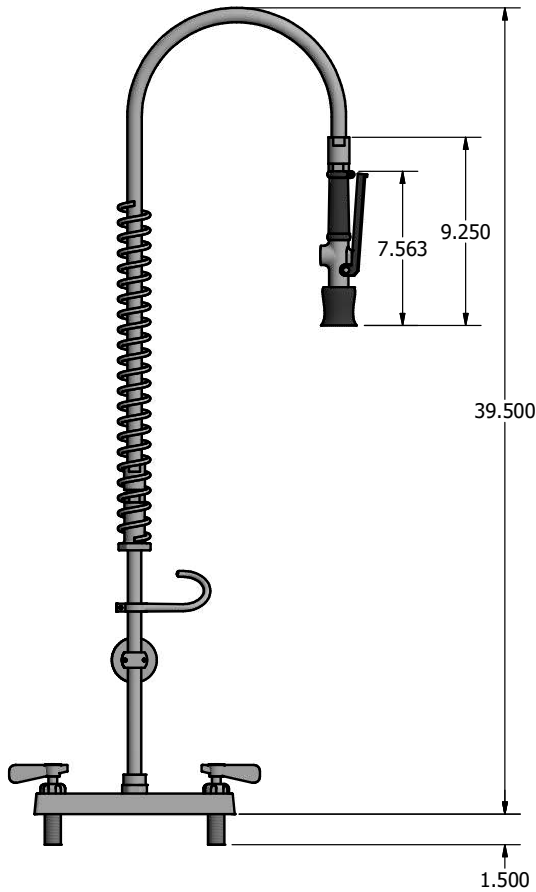

Use your smart phone to scan the above QR code to visit our website: www.bk-resources.com

8" Deck Mount Pre-Rinse

Model: EVO-8DMPR, Lead Free

Product Specifications:

- Dual Pattern Spray Head
- Stainless Steel Waterways
- 12" Wall Bracket
- 1/4 Turn Ceramic Cartridges
- Integral Check Valves
- Color Coded Hot & Cold Indicators
- 1/2" Female Inlets

Options:

EVO-AF Add A Faucet
EVO-AF8, EVO-AF10,
EVO-AF12, EVO-AF14

Certifications:

Certified to NSF/ANSI 61 Section 9-G

PRODUCT SPECIFICATION SHEET

RESOURCES

8" Deck Mount Pre-Rinse

Model: EVO-8DMPR, Lead Free

Exploded Parts Detail:

Diagram #	Quantity	Part Number	Description
1	1	EVO-PRV	SS Dual Pattern Spray Valve
2	1	BKH-44-G	44" Pre-Rinse Hose
3	1	BK-PR-SPRING	Pre-Rinse Hose Spring
4	1	EVO-PR-SPR	SS Pre-Rinse Retainer
5	1	BK-PR-SHR	Spray Valve Handle Retainer
6	1	BK-PR-WB	Wall Bracket
7	1	BK-PR-24RP-G	24" Riser Pipe
8	1	BK-PR-ADP	Pre-Rinse Adapter
9	1	SSBK8DMXXG	SS 8" O/C Deck Mount Faucet Body