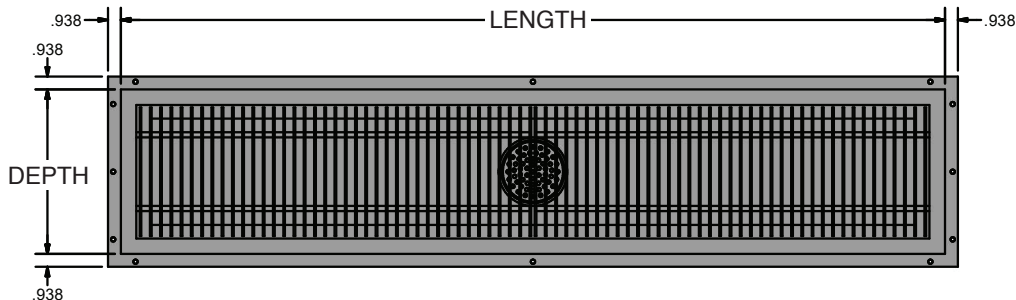

Floor Troughs

Fabricator Products

Use your smart phone to scan the above QR code to visit our website:
www.bk-resources.com

Features:

- Removable 3/16" x 1" stainless steel flatbar subway grate
- 2 3/4" pan depth
- Drain Included

Material:

- T-304 14 Ga Stainless Steel

Part Number	Depth	Length
FTRS-1224	12"	24"
FTRS-1236	12"	36"
FTRS-1248	12"	48"
FTRS-1260	12"	60"
FTRS-1824	18"	24"
FTRS-1836	18"	36"
FTRS-1848	18"	48"
FTRS-1860	18"	60"