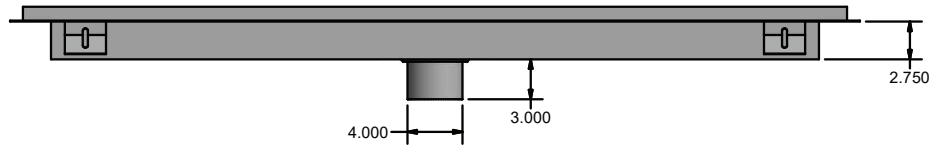

Floor Troughs

Fabricator Products

Use your smart phone to scan the above QR code to visit our website:
www.bk-resources.com

Features:

- Removable 3/16" x 1" stainless steel flatbar subway grate
- 2 3/4" pan depth
- Drain Included

Material:

- T-304 14 Ga Stainless Steel

Part Number	Depth	Length
FTRS-1224	12"	24"
FTRS-1236	12"	36"
FTRS-1248	12"	48"
FTRS-1260	12"	60"
FTRS-1824	18"	24"
FTRS-1836	18"	36"
FTRS-1848	18"	48"
FTRS-1860	18"	60"