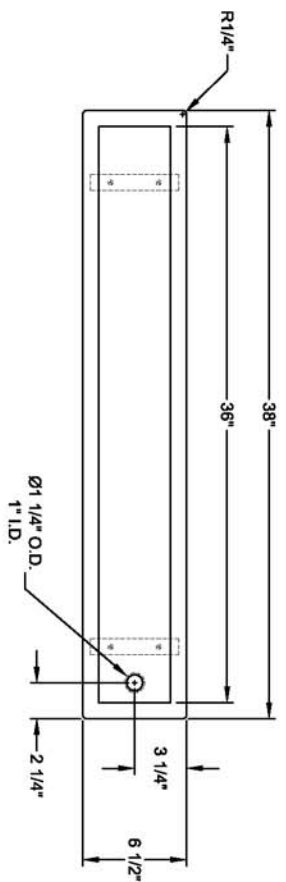

PERFORATED TRAY  
2 PIECES

DRAWN FOR: REF: 36" URN TROUGH

LOCATION: BY: J.K.

ITEM #: QTY: SHEET #: QUAD: SCALE: 1"=1'-0"

MODEL #: BK-URTR-36 PROD. NO. MAT. DECK: BASE: CHECKED BY:

DATE

REVISIONS