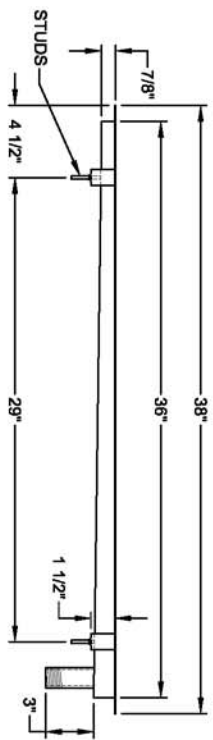

PERFORATED TRAY  
2 PIECES

DRAWN FOR: REF: 36" URN TROUGH

LOCATION: BY: J.K.

ITEM #: QTY: SHEET #: QUAD: SCALE: 1"=1'-0"

MODEL #: BK-URTR-36 PROD. NO. MAT. DECK: BASE: CHECKED BY:

DATE

REVISIONS