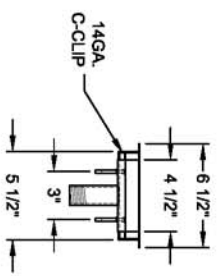

PERFORATED TRAY  
2 PIECES

DRAWN FOR: REF: 36" URN TROUGH

LOCATION: BY: J.K.

ITEM #: QTY: SHEET #: QUAD: SCALE: 1"=1'-0"

MODEL #: BK-URTR-36 PROD. NO. MAT. DECK: BASE: CHECKED BY:

DATE

REVISIONS