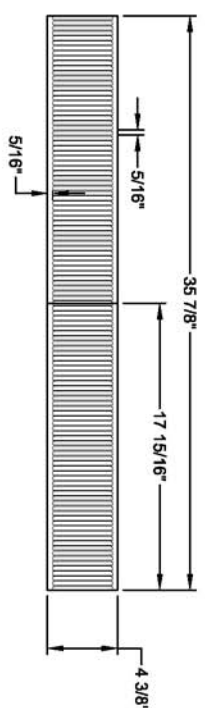

PERFORATED TRAY  
2 PIECES

DRAWN FOR: REF: 36" URN TROUGH

LOCATION: BY: J.K.

ITEM #: QTY: SHEET #: QUAD: SCALE: 1"=1'-0"

MODEL #: BK-URTR-36 PROD. NO. MAT. DECK: BASE: CHECKED BY:

DATE

REVISIONS