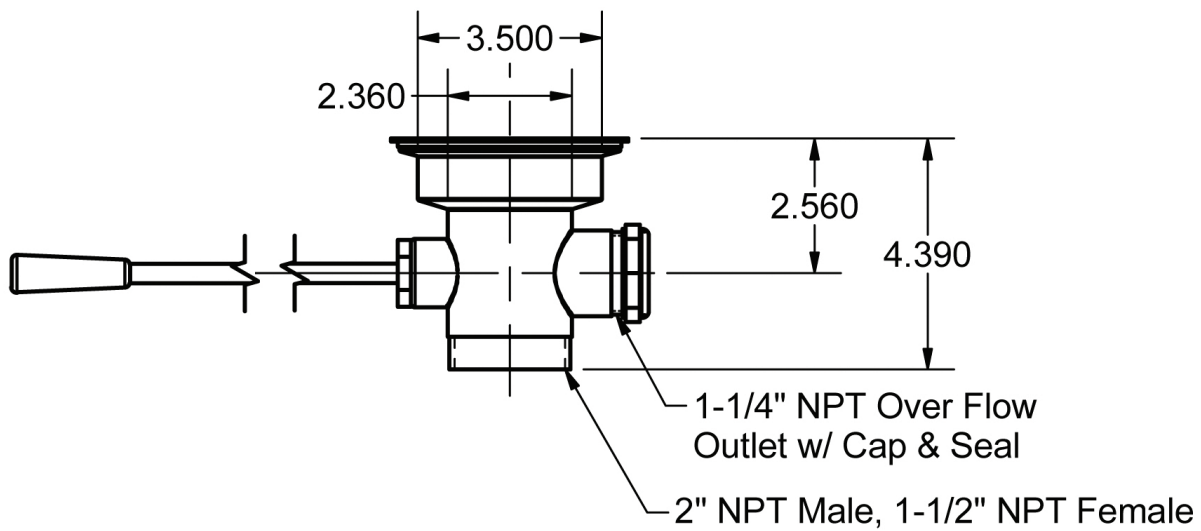

## Straight Drain

Model: BK-SLW-2

### Product Specifications:

- Dual Functioning Outlet Features 2" Male & 1 1/2" Female Threading
- S/S Strainer
- Fits 3 1/2" Openings

### BK-SLW-2 - ISO VIEW

Scale = 1:6

#### **Exploded Parts Detail:**

Diagram #	Quantity	Part Number	Description
1	1	LDR-FP	Face Plate
2	1	LDR-W	Washer
3	1	BK-SLW-2	Straight Drain
4	1	BK-3059	Overflow Cap
5	1	BK-3059-W	Washer