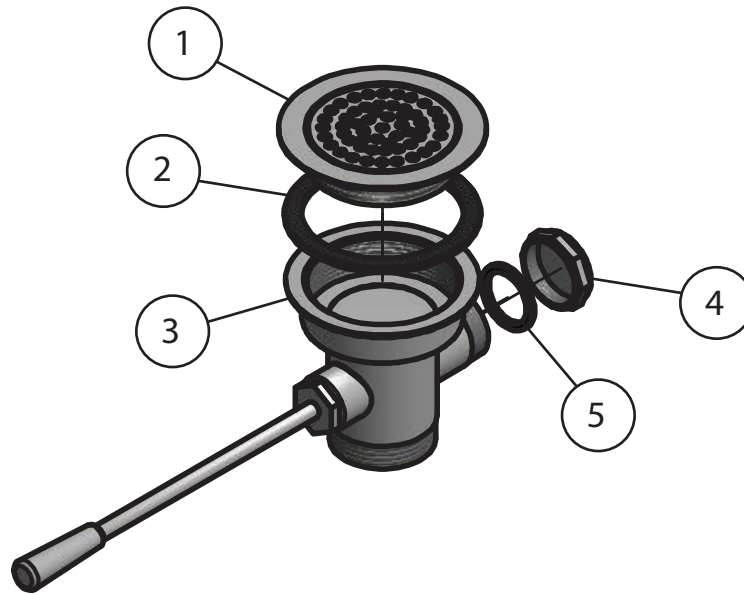

## Straight Drain

Model: BK-SLW-2

### Product Specifications:

- Dual Functioning Outlet Features 2" Male & 1 1/2" Female Threading
- S/S Strainer
- Fits 3 1/2" Openings

## Straight Drains

Model: BK-SLW-2

#### **Exploded Parts Detail:**

Diagram #	Quantity	Part Number	Description
1	1	LDR-FP	Face Plate
2	1	LDR-W	Washer
3	1	BK-SLW-2	Straight Drain
4	1	BK-3059	Overflow Cap
5	1	BK-3059-W	Washer