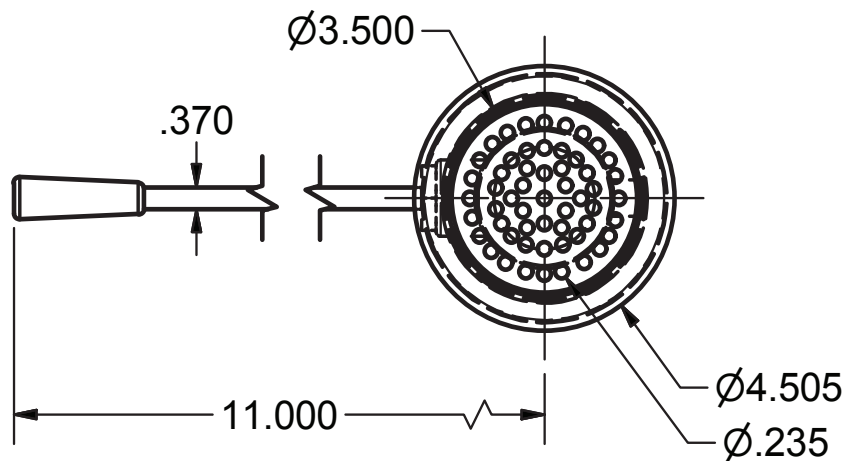

## Straight Drain

Model: BK-SLW-2

### Product Specifications:

- Dual Functioning Outlet Features 2" Male & 1 1/2" Female Threading
- S/S Strainer
- Fits 3 1/2" Openings

### BK-SLW-2 - ISO VIEW

Scale = 1:6

#### **Exploded Parts Detail:**

Diagram #	Quantity	Part Number	Description
1	1	LDR-FP	Face Plate
2	1	LDR-W	Washer
3	1	BK-SLW-2	Straight Drain
4	1	BK-3059	Overflow Cap
5	1	BK-3059-W	Washer