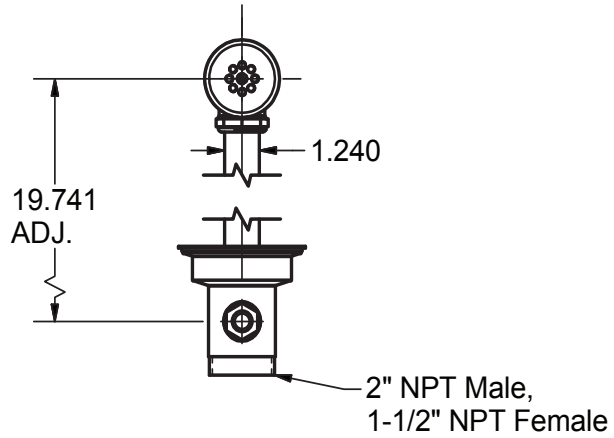

Use your smart phone to scan the above QR code to visit our website: www.bk-resources.com

Straight Lever Waist w/ Overflow

Model: BK-SLW-10

Product Specifications:

- Dual Functioning Outlet Features 2" Male & 1 1/2" Female Threading
- S/S Strainer
- Fits 3 1/2" Openings

PRODUCT SPECIFICATION SHEET

RESOURCES

Straight Lever Waist

w/ Overflow

Model: BK-SLW-10

**BK-SLW-10 - ISO
VIEW**
Scale = 1:12

Exploded Parts Detail:

Diagram #	Quantity	Part Number	Description
1	1	005032-S	Screw
2	1	005032-FP	Face Plate
3	1	005032	Overflow Head
4	1	005032-W	Washer
5	1	005032-N	Nut
6	1	005031	Overflow Tube
7	1	BK-SLW-10-N	Nut
8	1	BK-SLW-10-W	Washer
9	1	BK-SLW-10	Drain Body
10	1	LDR-FP	Face Plate
11	1	LDR-W	Washer