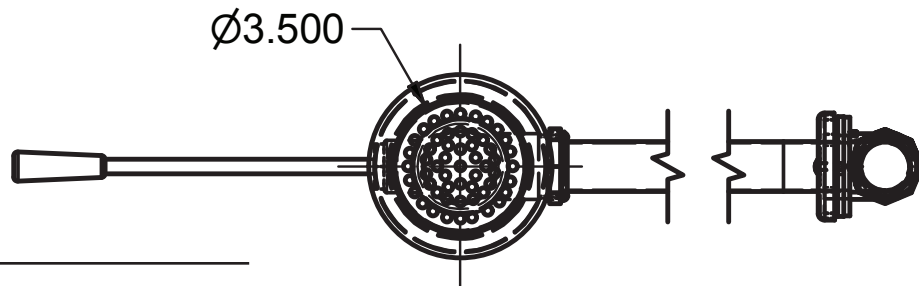

Use your smart phone to scan the above QR code to visit our website: www.bk-resources.com

Straight Lever Waist w/ Overflow

Model: BK-SLW-10

Product Specifications:

- Dual Functioning Outlet Features 2" Male & 1 1/2" Female Threading
- S/S Strainer
- Fits 3 1/2" Openings

PRODUCT SPECIFICATION SHEET

RESOURCES

Straight Lever Waist

w/ Overflow

Model: BK-SLW-10

**BK-SLW-10 - ISO
VIEW**
Scale = 1:12

Exploded Parts Detail:

Diagram #	Quantity	Part Number	Description
1	1	005032-S	Screw
2	1	005032-FP	Face Plate
3	1	005032	Overflow Head
4	1	005032-W	Washer
5	1	005032-N	Nut
6	1	005031	Overflow Tube
7	1	BK-SLW-10-N	Nut
8	1	BK-SLW-10-W	Washer
9	1	BK-SLW-10	Drain Body
10	1	LDR-FP	Face Plate
11	1	LDR-W	Washer