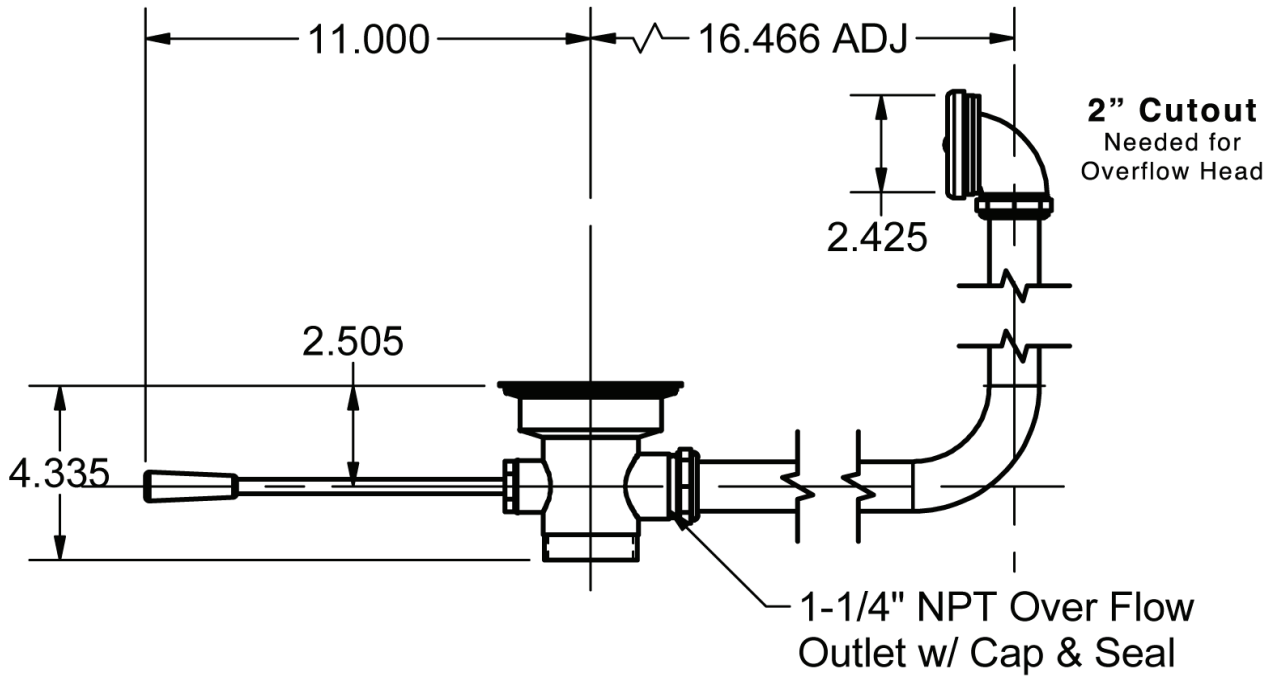

Use your smart phone to scan the above QR code to visit our website: www.bk-resources.com

Straight Lever Waist w/ Overflow

Model: BK-SLW-10

Product Specifications:

- Dual Functioning Outlet Features 2" Male & 1 1/2" Female Threading
- S/S Strainer
- Fits 3 1/2" Openings

PRODUCT SPECIFICATION SHEET

RESOURCES

Straight Lever Waist

w/ Overflow

Model: BK-SLW-10

**BK-SLW-10 - ISO
VIEW**
Scale = 1:12

Exploded Parts Detail:

Diagram #	Quantity	Part Number	Description
1	1	005032-S	Screw
2	1	005032-FP	Face Plate
3	1	005032	Overflow Head
4	1	005032-W	Washer
5	1	005032-N	Nut
6	1	005031	Overflow Tube
7	1	BK-SLW-10-N	Nut
8	1	BK-SLW-10-W	Washer
9	1	BK-SLW-10	Drain Body
10	1	LDR-FP	Face Plate
11	1	LDR-W	Washer