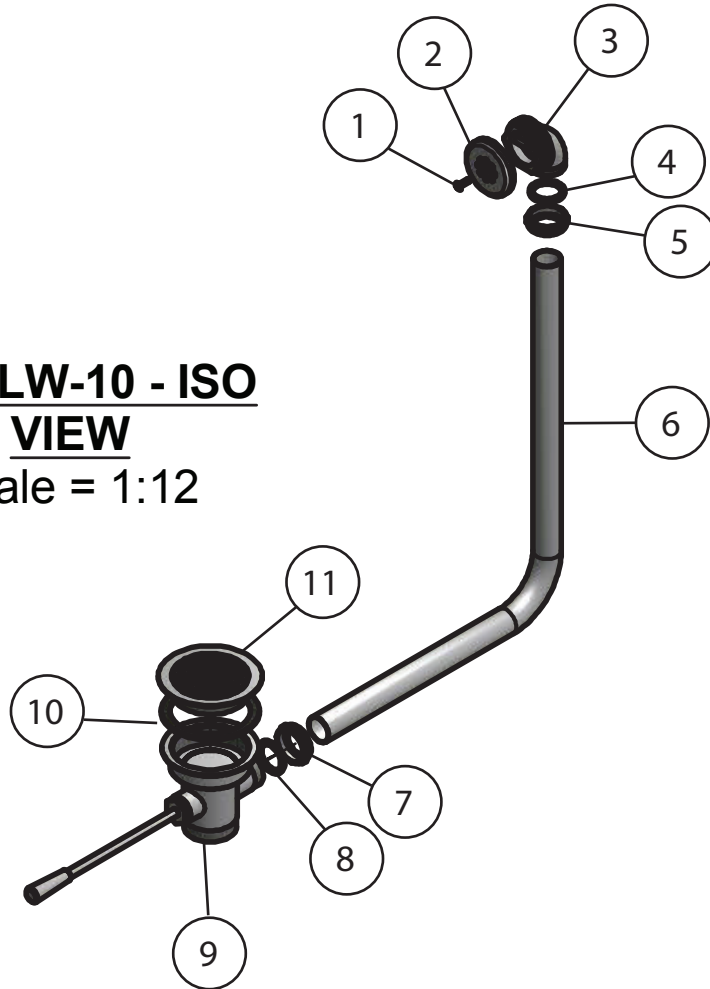

Use your smart phone to scan the above QR code to visit our website: www.bk-resources.com

Straight Lever Waist w/ Overflow

Model: BK-SLW-10

Product Specifications:

- Dual Functioning Outlet Features 2" Male & 1 1/2" Female Threading
- S/S Strainer
- Fits 3 1/2" Openings

PRODUCT SPECIFICATION SHEET

RESOURCES

Straight Lever Waist

w/ Overflow

Model: BK-SLW-10

**BK-SLW-10 - ISO
VIEW**
Scale = 1:12

Exploded Parts Detail:

Diagram #	Quantity	Part Number	Description
1	1	005032-S	Screw
2	1	005032-FP	Face Plate
3	1	005032	Overflow Head
4	1	005032-W	Washer
5	1	005032-N	Nut
6	1	005031	Overflow Tube
7	1	BK-SLW-10-N	Nut
8	1	BK-SLW-10-W	Washer
9	1	BK-SLW-10	Drain Body
10	1	LDR-FP	Face Plate
11	1	LDR-W	Washer