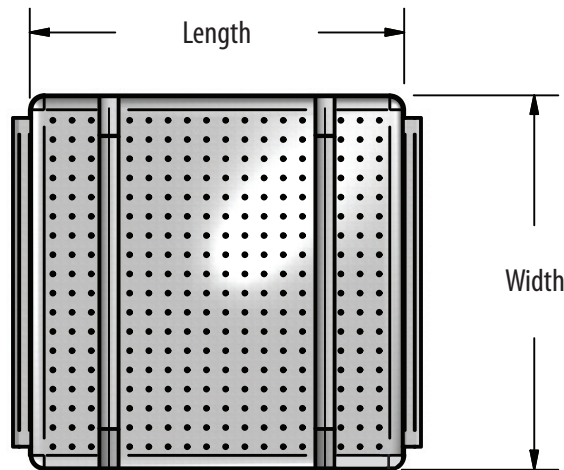

Pre Rinse Basket

Dish Tables Accessories

Use your smart phone to scan the above QR code to visit our website:
www.bk-resources.com

Features:

- Designed for Easy Use
- Allows for trays & racks to easily slide over basket

Material:

- T-304 16 ga. Stainless Steel

Part Number	UNIT SIZE (l x w x d)	Fits Bowl Size (l x w)
BK-PRB-5	19-1/2" x 19-1/2" x 4-1/2"	20" x 20"
BK-PRB-1824	23-3/4" x 17-3/8" x 4-1/2"	18" x 24"
BK-PRB-2424	23-1/4" x 23-1/4" x 4-1/2"	24" x 24"
BK-PRB-2030	29-3/4" x 19-1/4" x 4-1/2"	20" x 30"