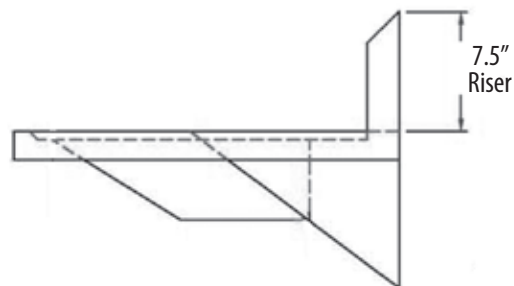

### Features:

- Wall Mounting Hardware Included
- Drain Included
- Marine Edge
- Accommodates 4" O.C. or Single Hole Faucets

### Material:

- T-304 Stainless Steel

Part Number	Unit Size (w x d)	Bowl Dim. (w x d)	Faucet / Spout Mounting	Included Faucet	Drain Size
BKHS-ADA-D	20" x 24"	14" x 16"	4" O.C. Deck	-	1 7/8"
BKHS-ADA-D-P-G	20" x 24"	14" x 16"	4" O.C. Deck	BKF-4DM-3G-G (w/ Wrist Blade)	1 7/8"
BKHS-ADA-S	20" x 22"	14" x 16"	4" O.C. Splash	-	1 7/8"
BKHS-ADA-S-P-G	20" x 22"	14" x 16"	4" O.C. Splash	BKF-4SM-3G-G (w/ Wrist Blade)	1 7/8"
BKHS-ADA-D-1	20" x 24"	14" x 16"	Single Hole	-	1 7/8"
BKHS-ADA-D-1-P-G	20" x 24"	14" x 16"	Single Hole	BKF-DEF-3G	1 7/8"