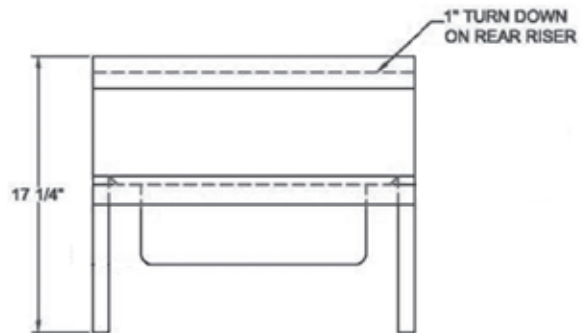

### Features:

- Wall Mounting Hardware Included
- Drain Included
- Marine Edge
- Accommodates 4" O.C. or Single Hole Faucets

### Material:

- T-304 Stainless Steel

Part Number	Unit Size (w x d)	Bowl Dim. (w x d)	Faucet / Spout Mounting	Included Faucet	Drain Size
BKHS-ADA-D	20" x 24"	14" x 16"	4" O.C. Deck	-	1 7/8"
BKHS-ADA-D-P-G	20" x 24"	14" x 16"	4" O.C. Deck	BKF-4DM-3G-G (w/ Wrist Blade)	1 7/8"
BKHS-ADA-S	20" x 22"	14" x 16"	4" O.C. Splash	-	1 7/8"
BKHS-ADA-S-P-G	20" x 22"	14" x 16"	4" O.C. Splash	BKF-4SM-3G-G (w/ Wrist Blade)	1 7/8"
BKHS-ADA-D-1	20" x 24"	14" x 16"	Single Hole	-	1 7/8"
BKHS-ADA-D-1-P-G	20" x 24"	14" x 16"	Single Hole	BKF-DEF-3G	1 7/8"