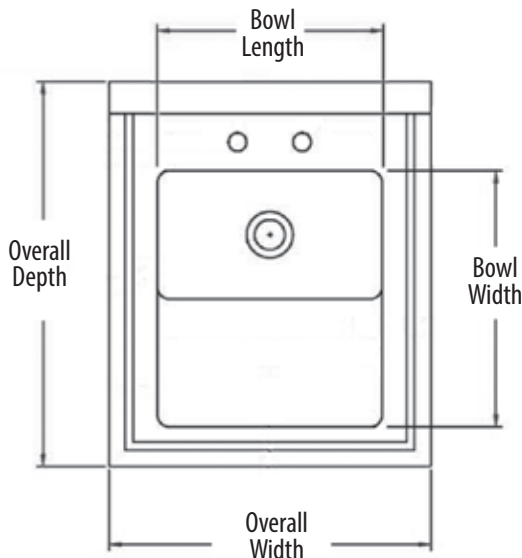

### Features:

- Wall Mounting Hardware Included
- Drain Included
- Marine Edge
- Accommodates 4" O.C. or Single Hole Faucets

### Material:

- T-304 Stainless Steel

Part Number	Unit Size (w x d)	Bowl Dim. (w x d)	Faucet / Spout Mounting	Included Faucet	Drain Size
BKHS-ADA-D	20" x 24"	14" x 16"	4" O.C. Deck	-	1 7/8"
BKHS-ADA-D-P-G	20" x 24"	14" x 16"	4" O.C. Deck	BKF-4DM-3G-G (w/ Wrist Blade)	1 7/8"
BKHS-ADA-S	20" x 22"	14" x 16"	4" O.C. Splash	-	1 7/8"
BKHS-ADA-S-P-G	20" x 22"	14" x 16"	4" O.C. Splash	BKF-4SM-3G-G (w/ Wrist Blade)	1 7/8"
BKHS-ADA-D-1	20" x 24"	14" x 16"	Single Hole	-	1 7/8"
BKHS-ADA-D-1-P-G	20" x 24"	14" x 16"	Single Hole	BKF-DEF-3G	1 7/8"