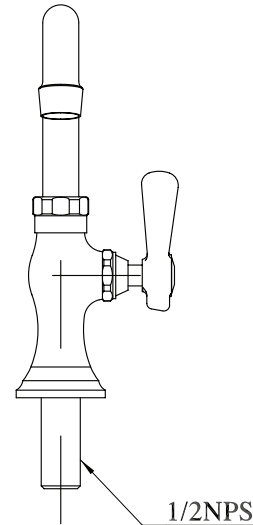

# Deck Mount Standard Duty Single Valve Pantry Faucet with Swing Spout

Model: BKF-WPF

PRODUCT SPECIFICATION SHEET

### Product Specifications:

- Compression Valve
- High Polished Dipped Chrome Finish
- Full Replacement Parts Available

### Product Detail:

Model Number	DIM. A	DIM. B	DIM. C
BKF-WPF-6-G	4.63" [117.5]	6.88" [174.6]	6" [152.4]
BKF-WPF-8-G	5" [127]	7.22" [183.4]	8" [203.2]
BKF-WPF-10-G	5.38" [136.5]	7.63" [193.6]	10" [254]
BKF-WPF-12-G	5.75" [146]	8" [203.2]	12" [304.8]
BKF-WPF-14-G	6.16" [156.4]	8.38" [212.7]	14" [355.6]
BKF-WPF-16-G	6.56" [166.7]	8.75" [222.3]	16" [406.4]

### Exploded Parts Detail:

Diagram #	Quantity	Part Number	Description
1	1	BK-WPF-XX-G	Faucet Body
2	1	BKF-SBH	Handle
3	1	BKF-MN	Nut
4	1	BKF-S	Seal
5	1	BKF-SPT-XX	Spout
5A	2	BKF-SPT-O-RING	O-Ring
5B	1	BKF-SPT-AERATOR	Aerator
5C	1	BKF-SPT-SPACER	Spacer
5D	1	BKF-SPT-N	Nut
6	1	BKF-HV/CV-G	Mixing Valve
7	1	BKF-BONNET	MV Nut