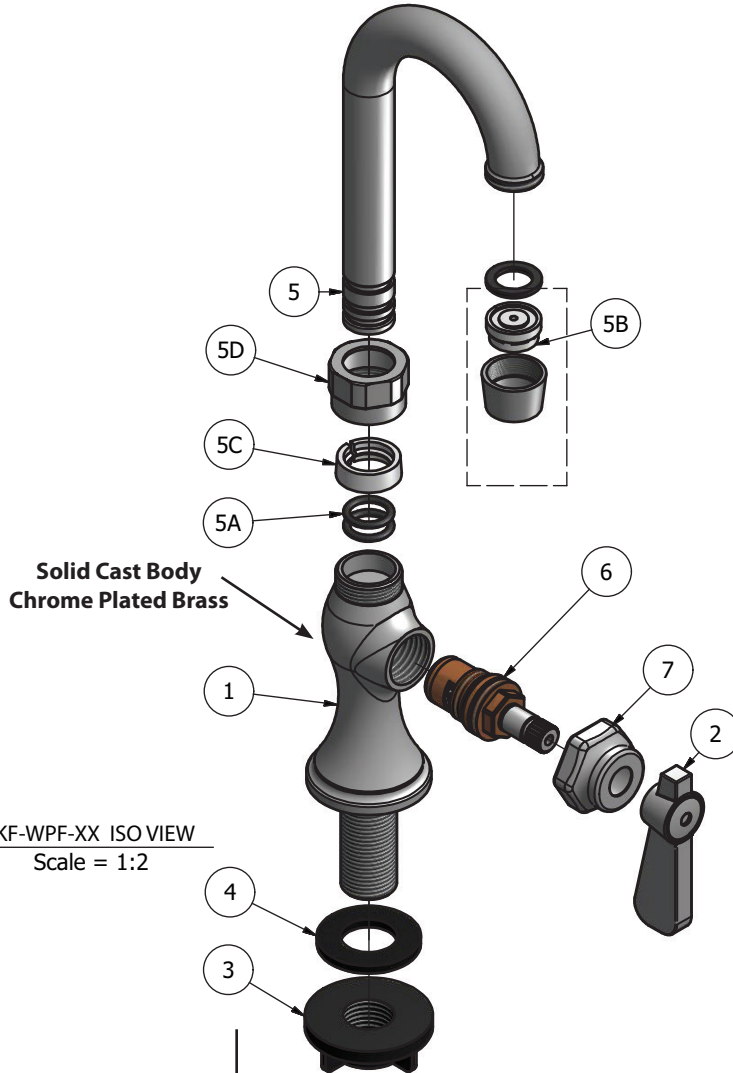

### Product Detail:

Model Number	DIM. A	DIM. B	DIM. C
BKF-WPF-6-G	4.63" [117.5]	6.88" [174.6]	6" [152.4]
BKF-WPF-8-G	5" [127]	7.22" [183.4]	8" [203.2]
BKF-WPF-10-G	5.38" [136.5]	7.63" [193.6]	10" [254]
BKF-WPF-12-G	5.75" [146]	8" [203.2]	12" [304.8]
BKF-WPF-14-G	6.16" [156.4]	8.38" [212.7]	14" [355.6]
BKF-WPF-16-G	6.56" [166.7]	8.75" [222.3]	16" [406.4]

# Deck Mount Standard Duty Single Valve Pantry Faucet with Swing Spout

Model: BKF-WPF

### Exploded Parts Detail:

Diagram #	Quantity	Part Number	Description
1	1	BK-WPF-XX-G	Faucet Body
2	1	BKF-SBH	Handle
3	1	BKF-MN	Nut
4	1	BKF-S	Seal
5	1	BKF-SPT-XX	Spout
5A	2	BKF-SPT-O-RING	O-Ring
5B	1	BKF-SPT-AERATOR	Aerator
5C	1	BKF-SPT-SPACER	Spacer
5D	1	BKF-SPT-N	Nut
6	1	BKF-HV/CV-G	Mixing Valve
7	1	BKF-BONNET	MV Nut