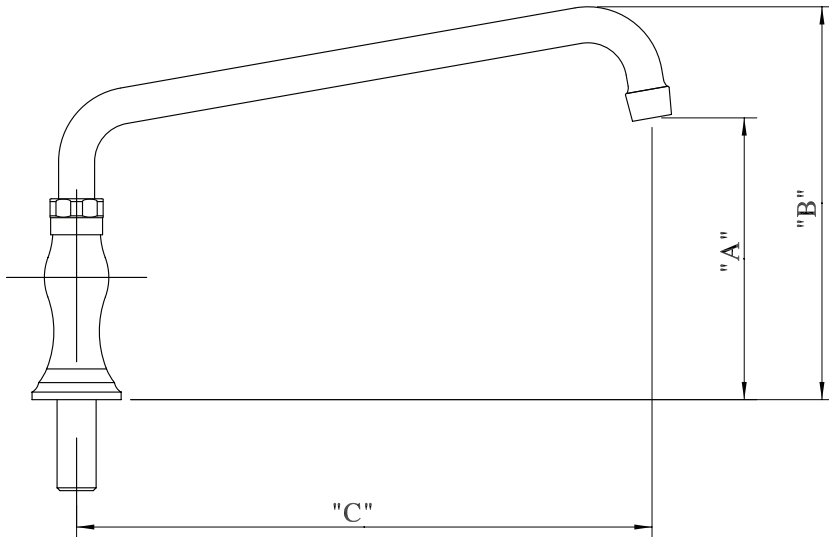

# Deck Mount Standard Duty Single Valve Pantry Faucet with Swing Spout

Model: BKF-WPF

PRODUCT SPECIFICATION SHEET