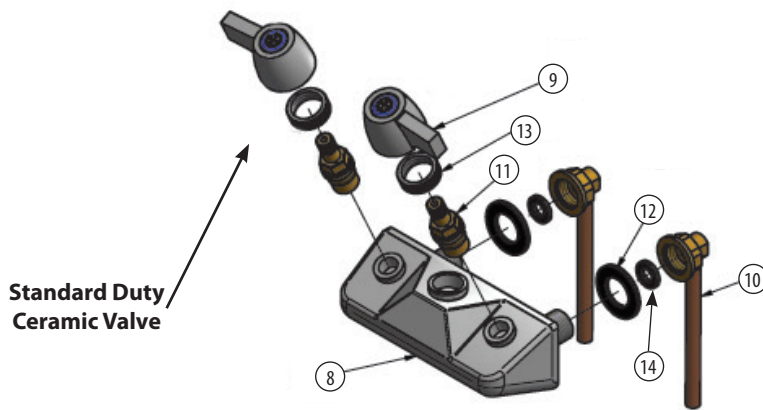

### Product Specifications:

- 1/4 Turn Ceramic Cartridges
- Color Coded Hot & Cold Indicators
- Double O-Ring Spout Seal
- High Polished Nickel Chrome Finish
- Lead Free Compliant
- Full Replacement Parts Available

### Product Detail:

Model Number	DIM. A	DIM. B	DIM. C
BKF-W2-3G-G	3.5" [90]	5.13" [130]	7.88" [200]
BKF-W2-5G-G	6" [150]	5" [127]	9.5" [241]
BKF-W2-8G-G	8.5" [215]	7.5" [190.5]	12.38" [314.3]
BKF-W2-3MG-G	3" [76.2]	3.125" [79.38]	5.375" [136.53]

# 4" Splash Mount Shallow Standard Duty Faucet with Gooseneck Spout

Model: BKF-W2-xG-G, Lead Free