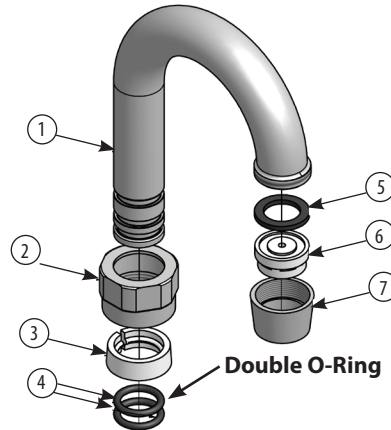

### Product Specifications:

- 1/4 Turn Ceramic Cartridges
- Color Coded Hot & Cold Indicators
- Double O-Ring Spout Seal
- High Polished Nickel Chrome Finish
- Lead Free Compliant
- Full Replacement Parts Available

### Product Detail:

Model Number	DIM. A	DIM. B	DIM. C
BKF-W2-3G-G	3.5" [90]	5.13" [130]	7.88" [200]
BKF-W2-5G-G	6" [150]	5" [127]	9.5" [241]
BKF-W2-8G-G	8.5" [215]	7.5" [190.5]	12.38" [314.3]
BKF-W2-3MG-G	3" [76.2]	3.125" [79.38]	5.375" [136.53]

# 4" Splash Mount Shallow Standard Duty Faucet with Gooseneck Spout

Model: BKF-W2-xG-G, Lead Free

### Exploded Parts Detail:

Diagram #	Quantity	Part Number	Description
1	1	BKF-SPT-XX-G	Gooseneck Spout
2	1	BKF-SPT-NUT	Nut
3	1	BKF-SPT-SPACER	Spacer
4	2	BKF-SPT-ORING	O-Ring
5	1	BKF-SPT-AER-W	Aerator Washer
6	1	BKF-SPT-AER	Aerator
7	1	BKF-SPT-NOZZLE	Nozzle
8	1	BKF-W2-XX-G	Faucet Body
9	2	BK-DBH	Handle
10	2	BKF-90-Conn	Brass w/O-Ring Seal
11	2	(1)BKF-W-CV-G & (1)BKF-W-HV-G	Ceramic Valves
12	2	BKF-MW	Washer
13	2	BKF-W-TN	Valve Trim Nut
14	2	BKF-90-CONN-W	Washer