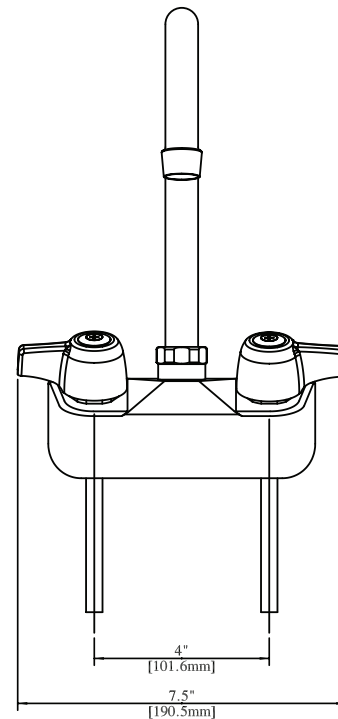

# 4" Splash Mount Shallow Standard Duty Faucet with Gooseneck Spout

Model: BKF-W2-xG-G, Lead Free

### Product Specifications:

- 1/4 Turn Ceramic Cartridges
- Color Coded Hot & Cold Indicators
- Double O-Ring Spout Seal
- High Polished Nickel Chrome Finish
- Lead Free Compliant
- Full Replacement Parts Available

### Product Detail:

Model Number	DIM. A	DIM. B	DIM. C
BKF-W2-3G-G	3.5" [90]	5.13" [130]	7.88" [200]
BKF-W2-5G-G	6" [150]	5" [127]	9.5" [241]
BKF-W2-8G-G	8.5" [215]	7.5" [190.5]	12.38" [314.3]
BKF-W2-3MG-G	3" [76.2]	3.125" [79.38]	5.375" [136.53]

### Exploded Parts Detail:

Diagram #	Quantity	Part Number	Description
1	1	BKF-SPT-XX-G	Gooseneck Spout
2	1	BKF-SPT-NUT	Nut
3	1	BKF-SPT-SPACER	Spacer
4	2	BKF-SPT-ORING	O-Ring
5	1	BKF-SPT-AER-W	Aerator Washer
6	1	BKF-SPT-AER	Aerator
7	1	BKF-SPT-NOZZLE	Nozzle
8	1	BKF-W2-XX-G	Faucet Body
9	2	BK-DBH	Handle
10	2	BKF-90-Conn	Brass w/O-Ring Seal
11	2	(1)BKF-W-CV-G & (1)BKF-W-HV-G	Ceramic Valves
12	2	BKF-MW	Washer
13	2	BKF-W-TN	Valve Trim Nut
14	2	BKF-90-CONN-W	Washer