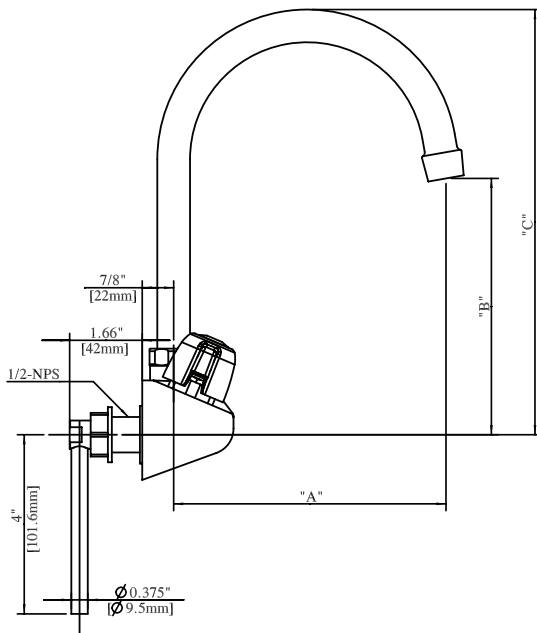

# 4" Splash Mount Shallow Standard Duty Faucet with Gooseneck Spout

Model: BKF-W2-xG-G, Lead Free

### Product Specifications:

- 1/4 Turn Ceramic Cartridges
- Color Coded Hot & Cold Indicators
- Double O-Ring Spout Seal
- High Polished Nickel Chrome Finish
- Lead Free Compliant
- Full Replacement Parts Available

### Product Detail:

Model Number	DIM. A	DIM. B	DIM. C
BKF-W2-3G-G	3.5" [90]	5.13" [130]	7.88" [200]
BKF-W2-5G-G	6" [150]	5" [127]	9.5" [241]
BKF-W2-8G-G	8.5" [215]	7.5" [190.5]	12.38" [314.3]
BKF-W2-3MG-G	3" [76.2]	3.125" [79.38]	5.375" [136.53]