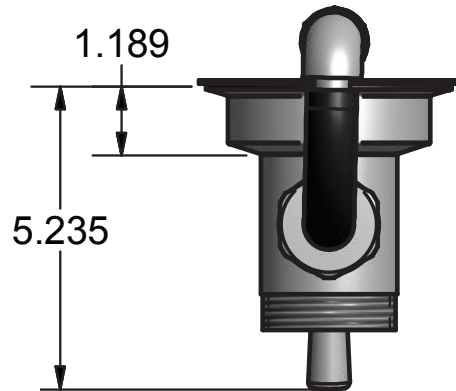

Use your smart phone to scan the above QR code to visit our website: www.bk-resources.com

Lever Waist w/ Twist Handle & Over Flow

Model: BK-6LW-0

Product Specifications:

- Dual Functioning Outlet Features 2" Male & 1 1/2" Female Threading
- Fits 3 1/2" Openings

PRODUCT SPECIFICATION SHEET

RESOURCES

Lever Waist w/ Twist Handle & Over Flow

Model: BK-6LW-0

Exploded Parts Detail:

Diagram #	Quantity	Part Number	Description
1	1	6LW-OH	Overflow Head
2	1	6LW-Hose	Hose
3	1	BK-6LW-0	Drain Body
4	1	LDR-W	Washer
5	1	LDR-FP	Face Plate