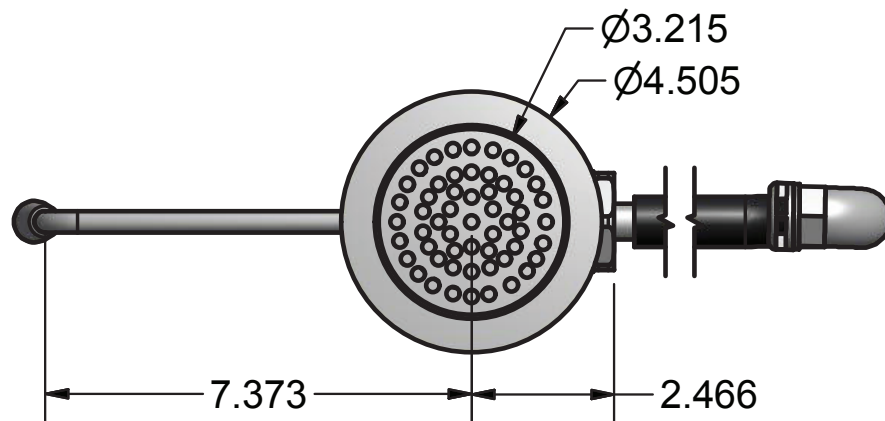

Use your smart phone to scan the above QR code to visit our website: www.bk-resources.com

Lever Waist w/ Twist Handle & Over Flow

Model: BK-6LW-0

Product Specifications:

- Dual Functioning Outlet Features 2" Male & 1 1/2" Female Threading
- Fits 3 1/2" Openings

PRODUCT SPECIFICATION SHEET

RESOURCES

Lever Waist w/ Twist Handle & Over Flow

Model: BK-6LW-0

Exploded Parts Detail:

Diagram #	Quantity	Part Number	Description
1	1	6LW-OH	Overflow Head
2	1	6LW-Hose	Hose
3	1	BK-6LW-0	Drain Body
4	1	LDR-W	Washer
5	1	LDR-FP	Face Plate