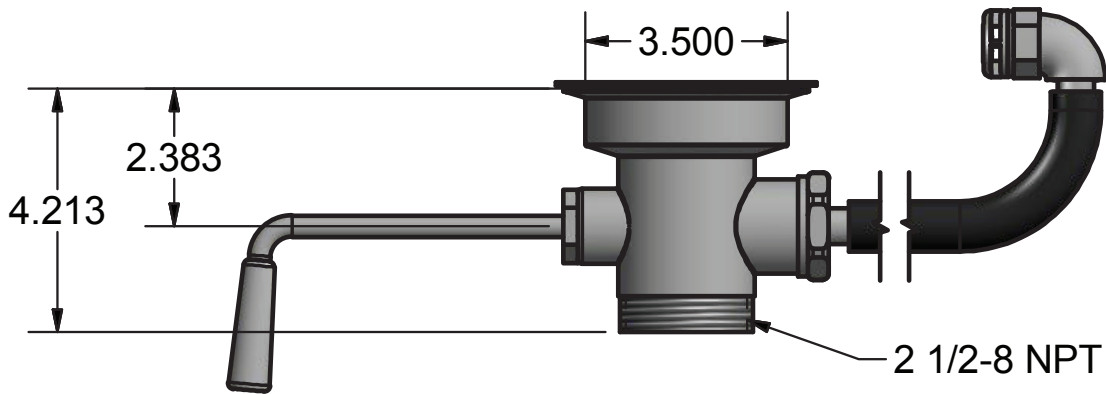

Use your smart phone to scan the above QR code to visit our website: www.bk-resources.com

Lever Waist w/ Twist Handle & Over Flow

Model: BK-6LW-0

Product Specifications:

- Dual Functioning Outlet Features 2" Male & 1 1/2" Female Threading
- Fits 3 1/2" Openings

PRODUCT SPECIFICATION SHEET

RESOURCES

Lever Waist w/ Twist Handle & Over Flow

Model: BK-6LW-0

Exploded Parts Detail:

Diagram #	Quantity	Part Number	Description
1	1	6LW-OH	Overflow Head
2	1	6LW-Hose	Hose
3	1	BK-6LW-0	Drain Body
4	1	LDR-W	Washer
5	1	LDR-FP	Face Plate