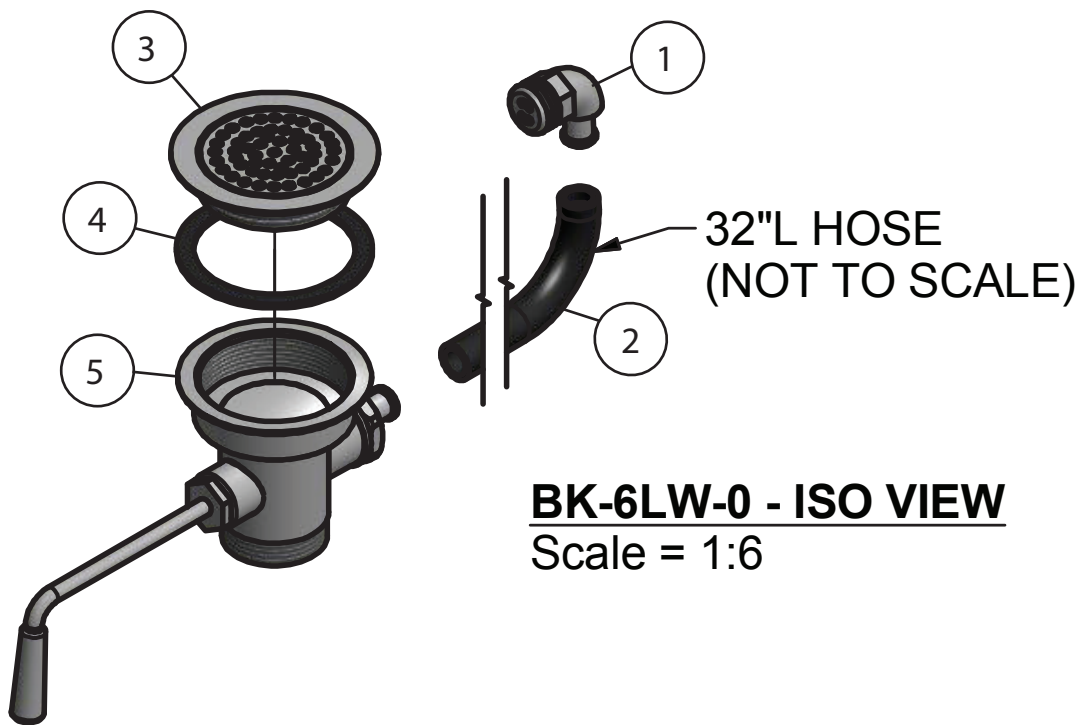

Use your smart phone to scan the above QR code to visit our website: www.bk-resources.com

Lever Waist w/ Twist Handle & Over Flow

Model: BK-6LW-0

Product Specifications:

- Dual Functioning Outlet Features 2" Male & 1 1/2" Female Threading
- Fits 3 1/2" Openings

PRODUCT SPECIFICATION SHEET

RESOURCES

Lever Waist w/ Twist Handle & Over Flow

Model: BK-6LW-0

Exploded Parts Detail:

Diagram #	Quantity	Part Number	Description
1	1	6LW-OH	Overflow Head
2	1	6LW-Hose	Hose
3	1	BK-6LW-0	Drain Body
4	1	LDR-W	Washer
5	1	LDR-FP	Face Plate