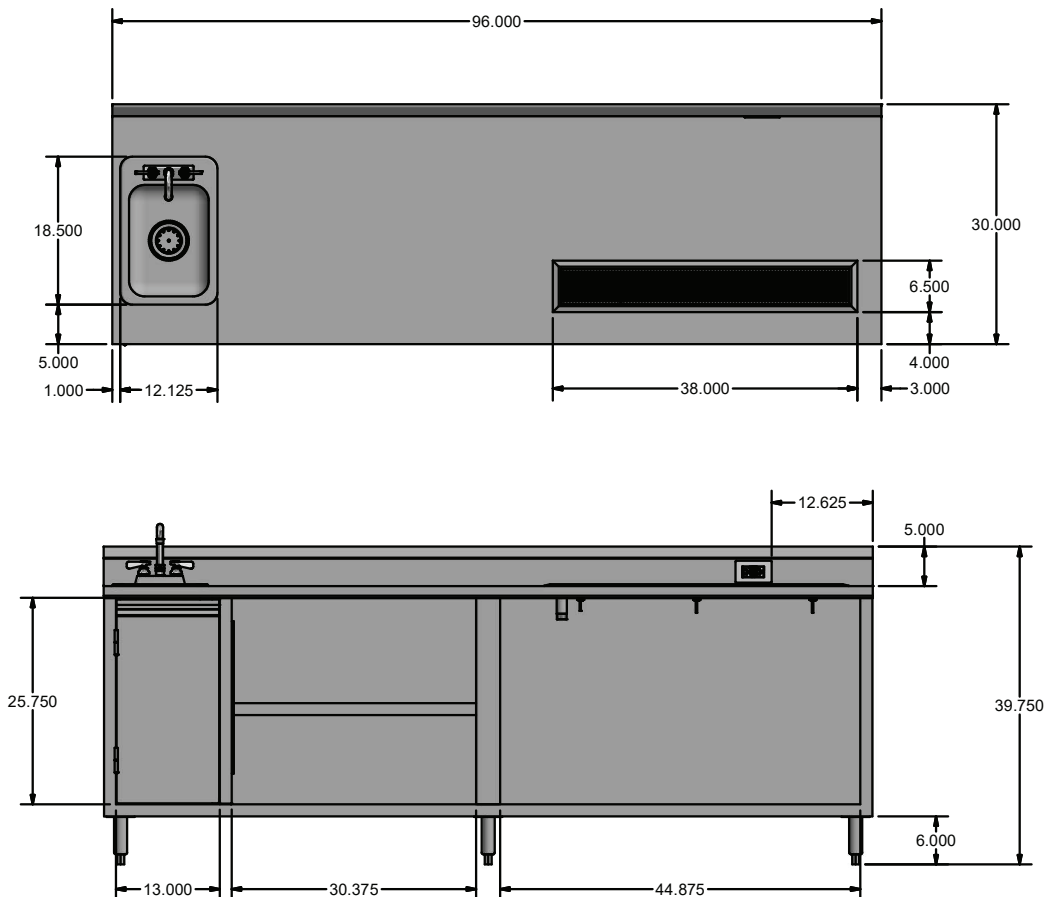

Enclosed Cabinet Base Beverage Table

Stainless Steel Cabinet Base Beverage Table

Use your smart phone to scan the above QR code to visit our website:
www.bk-resources.com

Certifications:

Features:

- 14" x 10" Sink w/ BKF-4DM-3G-G Faucet
- Two Undercounter Compartments
- 5" Riser Backsplash w/ Standard Electric Outlet
- Built-In Urn Trough with Drain for Drips and Spills
- Hinged Door Under Sink
- (1) Standard Adjustable Shelf
- 3-10 day lead time

Material:

- 14 ga. Stainless Steel Top
- 18 ga. Stainless Steel Body
- Standard Stainless Steel Legs

Size: (l x w)	Sink on the left	Sink on the right
96" X 30"	BEVT-3096L	BEVT-3096R

PRODUCT DATA SHEET

BK RESOURCES