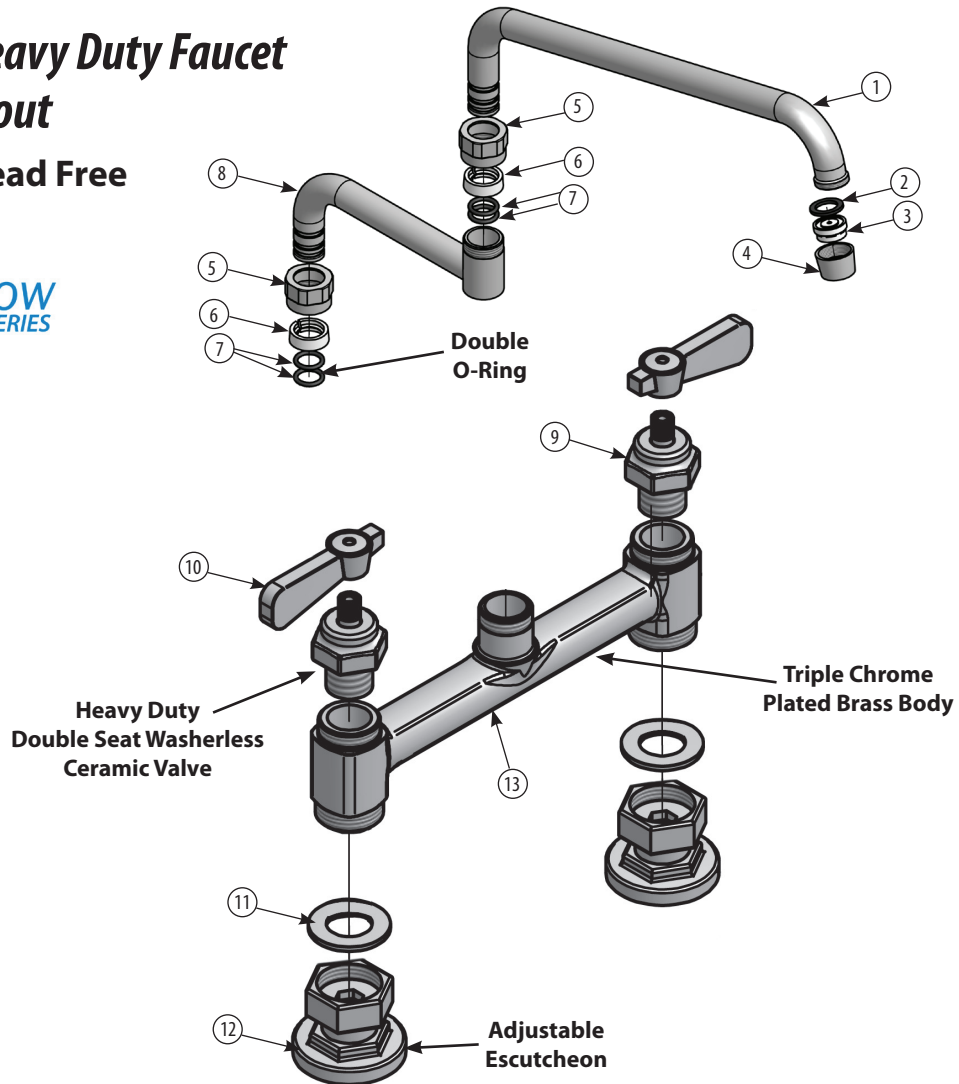

### Product Specifications:

- Heavy Duty Double Seat 1/4 Turn Ceramic Cartridges
- Color Coded Hot & Cold Indicators
- Double O-Ring Spout Seal
- High Polished Triple Dipped Chrome Finish
- Integral Check Valve
- Lead Free Compliant
- Full Replacement Parts Available

# 8" Deck Mount Heavy Duty Faucet with DJ Swing Spout

Model: BKF8HD-18-G, Lead Free

### Exploded Parts Detail:

Diagram #	Quantity	Part Number	Description
1	1	BKF-SPT-XX-G	Spout
2	1	BKF-SPT-AER-W	Aerator Washer
3	1	BKF-SPT-AER	Aerator
4	1	BKF-AER-NOZZLE	Nozzle
5	1	BKF-SPT-NUT	Spout Nut
6	1	BKF-SPT-SPACER	Spacer
7	2	BKF-SPT-ORING	Double O Ring
8	1	BKF-SPT-EXT	Spout Extension
9	2	BKF-HV/CV-G	Ceramic Valve
10	2	BK-SBH	Handle
11	2	BKF-ESC-WASHER	Washer
12	1	BKF-ESC	Escutcheon
13	2	BKF8HD-XX-G	Faucet Body