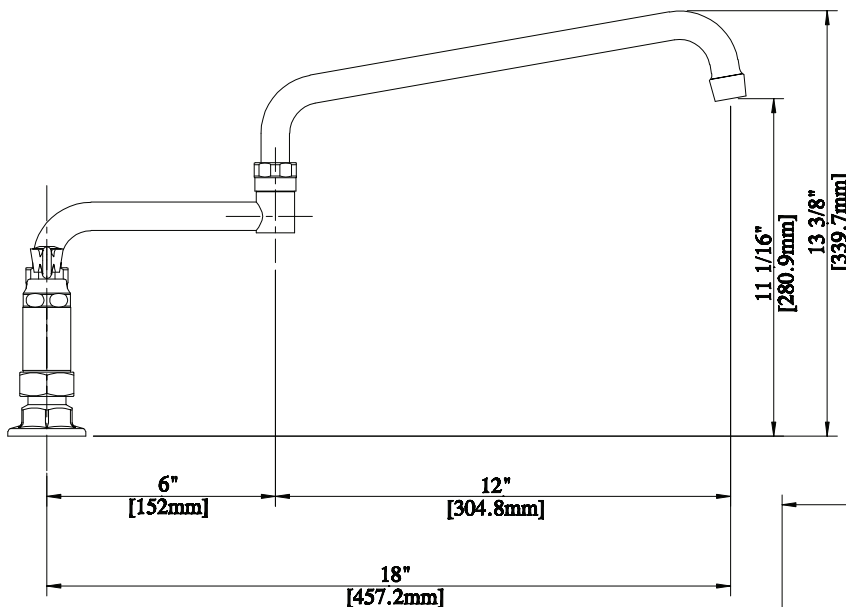

Use your smart phone to scan the above QR code to visit our website: www.bk-resources.com

8" Deck Mount Heavy Duty Faucet with DJ Swing Spout

Model: BKF8HD-18-G, Lead Free

Options:

Product Specifications:

- Heavy Duty Double Seat 1/4 Turn Ceramic Cartridges
- Color Coded Hot & Cold Indicators
- Double O-Ring Spout Seal
- High Polished Triple Dipped Chrome Finish
- Integral Check Valve
- Lead Free Compliant
- Full Replacement Parts Available