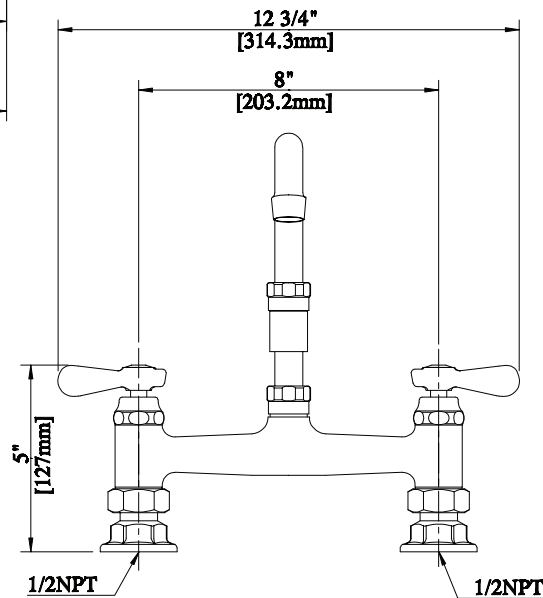

Use your smart phone to scan the above QR code to visit our website: www.bk-resources.com

8" Deck Mount Heavy Duty Faucet with DJ Swing Spout

Model: BKF8HD-18-G, Lead Free

Options:

Product Specifications:

- Heavy Duty Double Seat 1/4 Turn Ceramic Cartridges
- Color Coded Hot & Cold Indicators
- Double O-Ring Spout Seal
- High Polished Triple Dipped Chrome Finish
- Integral Check Valve
- Lead Free Compliant
- Full Replacement Parts Available