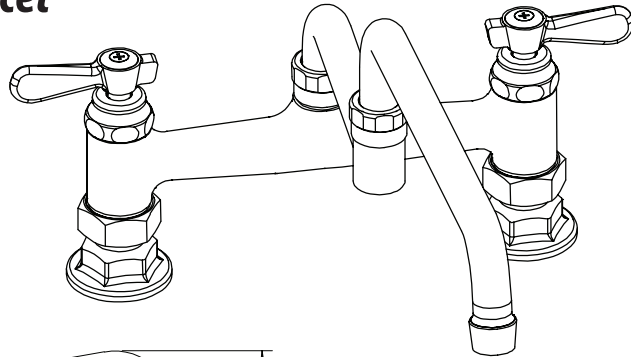

# 8" Deck Mount Heavy Duty Faucet with DJ Swing Spout

Model: BKF8HD-18-G, Lead Free

### Product Specifications:

- Heavy Duty Double Seat 1/4 Turn Ceramic Cartridges
- Color Coded Hot & Cold Indicators
- Double O-Ring Spout Seal
- High Polished Triple Dipped Chrome Finish
- Integral Check Valve
- Lead Free Compliant
- Full Replacement Parts Available