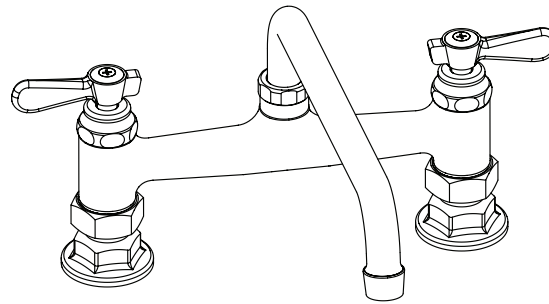

Use your smart phone to scan the above QR code to visit our website: www.bk-resources.com

8" Deck Mount Heavy Duty Faucet with Swing Spout

Model: BKF8HD-G, Lead Free

Options:

BK-DMMK Faucet Mounting Kit - SOLD SEPARATELY

Product Detail:

Model Number	DIM. A	DIM. B	DIM. C
BKF8HD-6-G	4.75" [120.6]	7" [177.8]	6" [152.4]
BKF8HD-8-G	5.56" [141.3]	7.38" [187.3]	8" [203.2]
BKF8HD-10-G	5.81" [147.6]	7.75" [196.8]	10" [254]
BKF8HD-12-G	6" [152.4]	8.20" [208.3]	12" [304.8]
BKF8HD-14-G	6.38" [161.9]	8.63" [219]	14" [355.6]
BKF8HD-16-G	6.75" [171.5]	9" [228.6]	16" [406.4]

Certifications:

Product Specifications:

- Heavy Duty Double Seat 1/4 Turn Ceramic Cartridges
- Color Coded Hot & Cold Indicators
- Double O-Ring Spout Seal
- High Polished Triple Dipped Chrome Finish
- Integral Check Valve
- Lead Free Compliant
- Full Replacement Parts Available

PRODUCT SPECIFICATION SHEET

RESOURCES

8" Deck Mount Heavy Duty Faucet with Swing Spout

Model: BKF8HD-G, Lead Free

Exploded Parts Detail:

Diagram #	Quantity	Part Number	Description
1	1	BKF-SPT-XX-G	Spout
2	1	BKF-SPT-SPACER	Spacer
3	1	BKF-SPT-ORING	Double O-Ring
4	1	BKF-SPT-NUT	Spout Nut
5	1	BKF-SPT-AER-W	Aerator Washer
6	1	BKF-SPT-AER	Aerator
7	1	BKF-AER-NOZZLE	Nozzle
8	2	BKF-HV/CV-G	Ceramic Valve
9	2	BK-SBH	Handle
10	1	BKF8HD-XX-G	Faucet Body
11	2	BKF-ESC-WASHER	Washer
12	2	BKF-ESC	Escutcheon