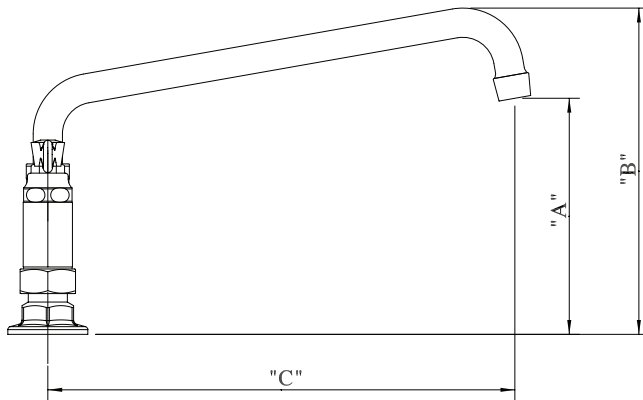

Use your smart phone to scan the above QR code to visit our website: www.bk-resources.com

8" Deck Mount Heavy Duty Faucet with Swing Spout

Model: BKF8HD-G, Lead Free

Options:

BK-DMMK Faucet Mounting Kit - SOLD SEPARATELY

Product Detail:

Model Number	DIM. A	DIM. B	DIM. C
BKF8HD-6-G	4.75" [120.6]	7" [177.8]	6" [152.4]
BKF8HD-8-G	5.56" [141.3]	7.38" [187.3]	8" [203.2]
BKF8HD-10-G	5.81" [147.6]	7.75" [196.8]	10" [254]
BKF8HD-12-G	6" [152.4]	8.20" [208.3]	12" [304.8]
BKF8HD-14-G	6.38" [161.9]	8.63" [219]	14" [355.6]
BKF8HD-16-G	6.75" [171.5]	9" [228.6]	16" [406.4]

Certifications:

Product Specifications:

- Heavy Duty Double Seat 1/4 Turn Ceramic Cartridges
- Color Coded Hot & Cold Indicators
- Double O-Ring Spout Seal
- High Polished Triple Dipped Chrome Finish
- Integral Check Valve
- Lead Free Compliant
- Full Replacement Parts Available