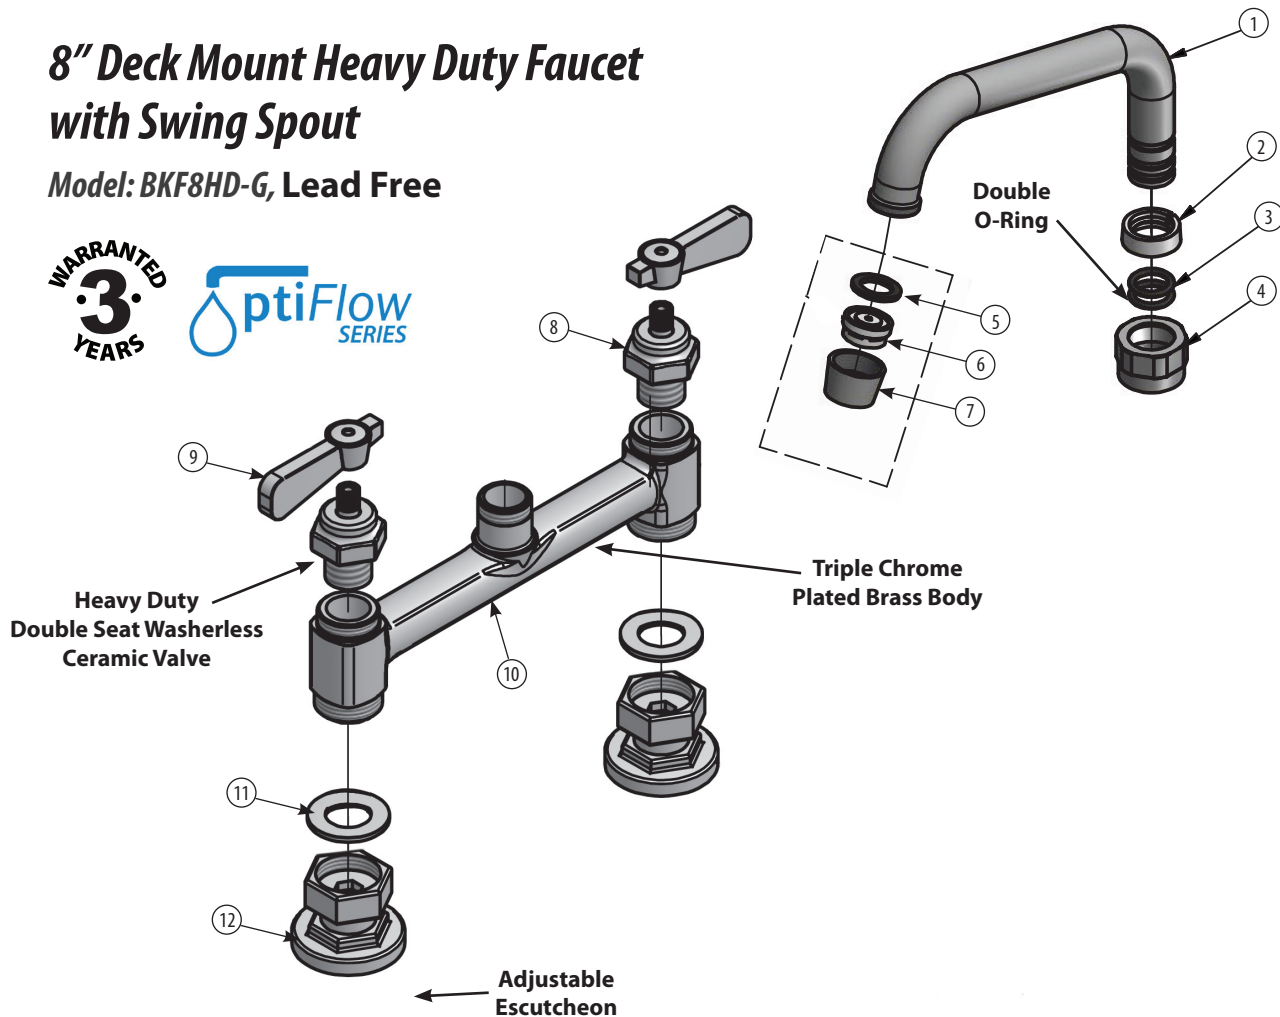

Use your smart phone to scan the above QR code to visit our website: www.bk-resources.com

8" Deck Mount Heavy Duty Faucet with Swing Spout

Model: BKF8HD-G, Lead Free

Options:

BK-DMMK Faucet Mounting Kit - SOLD SEPARATELY

Certifications:

Product Specifications:

- Heavy Duty Double Seat 1/4 Turn Ceramic Cartridges
- Color Coded Hot & Cold Indicators
- Double O-Ring Spout Seal
- High Polished Triple Dipped Chrome Finish
- Integral Check Valve
- Lead Free Compliant
- Full Replacement Parts Available

PRODUCT SPECIFICATION SHEET

RESOURCES

8" Deck Mount Heavy Duty Faucet with Swing Spout

Model: BKF8HD-G, Lead Free

Exploded Parts Detail:

Diagram #	Quantity	Part Number	Description
1	1	BKF-SPT-XX-G	Spout
2	1	BKF-SPT-SPACER	Spacer
3	1	BKF-SPT-ORING	Double O-Ring
4	1	BKF-SPT-NUT	Spout Nut
5	1	BKF-SPT-AER-W	Aerator Washer
6	1	BKF-SPT-AER	Aerator
7	1	BKF-AER-NOZZLE	Nozzle
8	2	BKF-HV/CV-G	Ceramic Valve
9	2	BK-SBH	Handle
10	1	BKF8HD-XX-G	Faucet Body
11	2	BKF-ESC-WASHER	Washer
12	2	BKF-ESC	Escutcheon

Optional Spouts & Parts:

Heavy Duty Gooseneck Spout
BKF-HSPT-3G-G, BKF-HSPT-5G-G
BKF-HSPT-8G-G

Heavy Duty DJ Swing Spout
BKF-HSPT-18-G

Heavy Duty Swing Spout
BKF-HSPT-6-G, BKF-HSPT-8-G
BKF-HSPT-10-G, BKF-HSPT-12-G
BKF-HSPT-14-G, BKF-HSPT-16-G