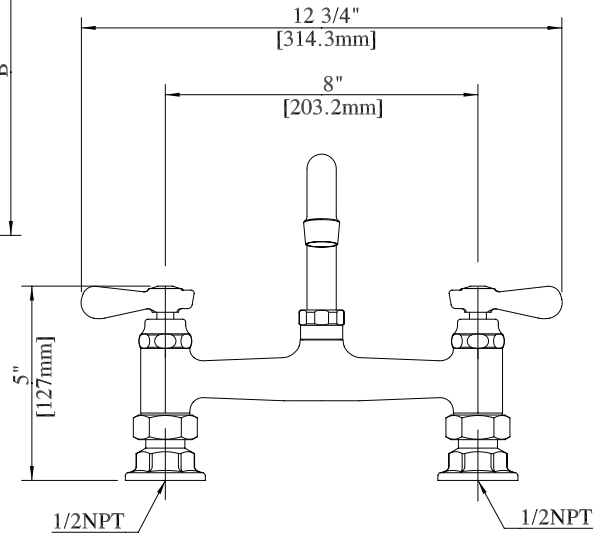

Use your smart phone to scan the above QR code to visit our website: www.bk-resources.com

8" Deck Mount Heavy Duty Faucet with Swing Spout

Model: BKF8HD-G, Lead Free

Options:

BK-DMMK Faucet Mounting Kit - SOLD SEPARATELY

Product Detail:

Model Number	DIM. A	DIM. B	DIM. C
BKF8HD-6-G	4.75" [120.6]	7" [177.8]	6" [152.4]
BKF8HD-8-G	5.56" [141.3]	7.38" [187.3]	8" [203.2]
BKF8HD-10-G	5.81" [147.6]	7.75" [196.8]	10" [254]
BKF8HD-12-G	6" [152.4]	8.20" [208.3]	12" [304.8]
BKF8HD-14-G	6.38" [161.9]	8.63" [219]	14" [355.6]
BKF8HD-16-G	6.75" [171.5]	9" [228.6]	16" [406.4]

Certifications:

Product Specifications:

- Heavy Duty Double Seat 1/4 Turn Ceramic Cartridges
- Color Coded Hot & Cold Indicators
- Double O-Ring Spout Seal
- High Polished Triple Dipped Chrome Finish
- Integral Check Valve
- Lead Free Compliant
- Full Replacement Parts Available

PRODUCT SPECIFICATION SHEET

RESOURCES

8" Deck Mount Heavy Duty Faucet with Swing Spout

Model: BKF8HD-G, Lead Free

Exploded Parts Detail:

Diagram #	Quantity	Part Number	Description
1	1	BKF-SPT-XX-G	Spout
2	1	BKF-SPT-SPACER	Spacer
3	1	BKF-SPT-ORING	Double O-Ring
4	1	BKF-SPT-NUT	Spout Nut
5	1	BKF-SPT-AER-W	Aerator Washer
6	1	BKF-SPT-AER	Aerator
7	1	BKF-AER-NOZZLE	Nozzle
8	2	BKF-HV/CV-G	Ceramic Valve
9	2	BK-SBH	Handle
10	1	BKF8HD-XX-G	Faucet Body
11	2	BKF-ESC-WASHER	Washer
12	2	BKF-ESC	Escutcheon