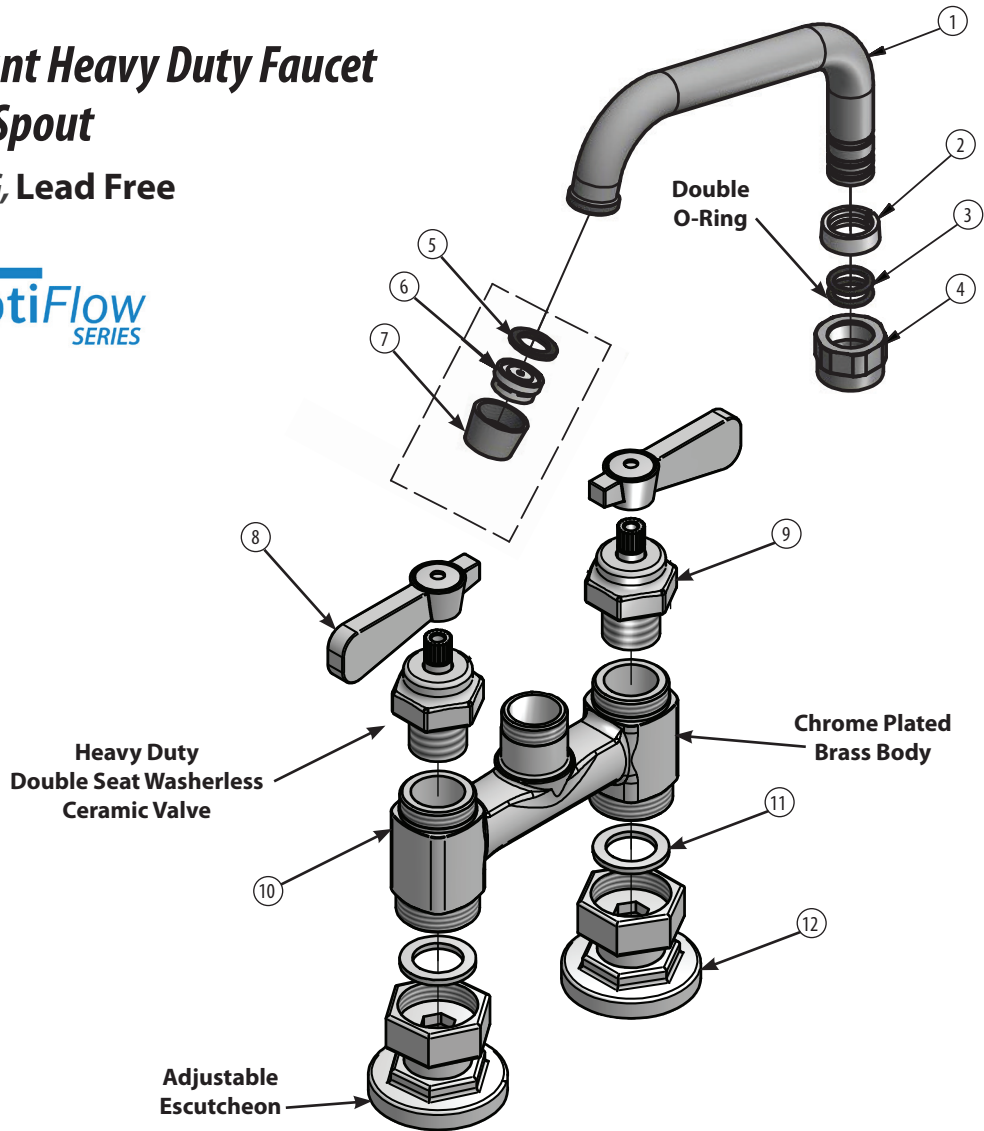

Use your smart phone to scan the above QR code to visit our website: www.bk-resources.com

4" Deck Mount Heavy Duty Faucet with Swing Spout

Model: BKF4HD-G, Lead Free

Options:

BK-DMMK Faucet Mounting Kit - SOLD SEPARATELY

Certifications:

Product Specifications:

- Heavy Duty Double Seat 1/4 Turn Ceramic Cartridges
- Color Coded Hot & Cold Indicators
- Double O-Ring Spout Seal
- High Polished Triple Dipped Chrome Finish
- Integral Check Valve
- Lead Free Compliant
- Full Replacement Parts Available

PRODUCT SPECIFICATION SHEET

RESOURCES

4" Deck Mount Heavy Duty Faucet with Swing Spout

Model: BKF4HD-G, Lead Free

Exploded Parts Detail:

Diagram #	Quantity	Part Number	Description
1	1	BKF-SPT-XX-G	Spout
2	1	BKF-SPT-SPACER	Spacer
3	1	BKF-SPT-ORING	O-Ring
4	1	BKF-SPT-NUT	Spout Nut
5	1	BKF-SPT-AER-W	Aerator Washer
6	1	BKF-SPT-AER	Aerator
7	1	BKF-AER-NOZZLE	Nozzle
8	2	BK-SBH	Handle
9	2	BKF-HV/CV-G	Cartridge Assembly
10	1	BKF4HD-XX-G	Faucet Body
11	2	BKF-ESC-WASHER	Washer
12	2	BKF-ESC	Mixing Valve Mounting Nut

Optional Spouts & Parts:

Heavy Duty Gooseneck Spout
BKF-HSPT-3G-G, BKF-HSPT-5G-G
BKF-HSPT-8G-G

Heavy Duty DJ Swing Spout
BKF-HSPT-18-G

Heavy Duty Swing Spout
BKF-HSPT-6-G, BKF-HSPT-8-G
BKF-HSPT-10-G, BKF-HSPT-12-G
BKF-HSPT-14-G, BKF-HSPT-16-G