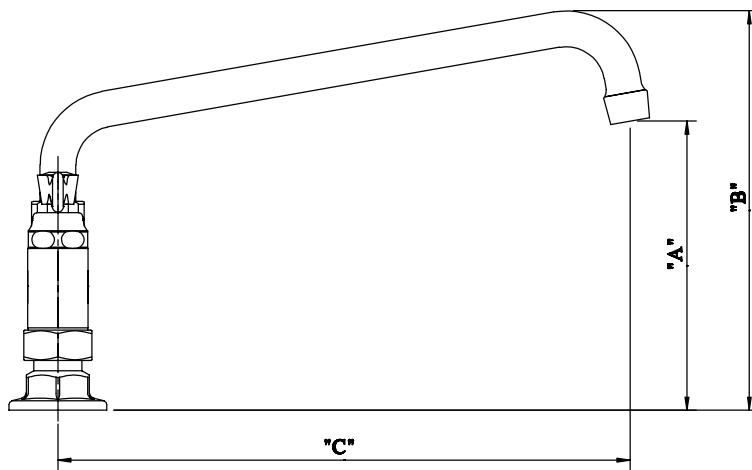

Use your smart phone to scan the above QR code to visit our website: www.bk-resources.com

4" Deck Mount Heavy Duty Faucet with Swing Spout

Model: BKF4HD-G, Lead Free

Options:

BK-DMMK Faucet Mounting Kit - SOLD SEPARATELY

Product Detail:

Model Number	DIM. A	DIM. B	DIM. C
BKF4HD-6-G	4.75" [120.6]	7" [177.8]	6" [152.4]
BKF4HD-8-G	5.56" [141.3]	7.38" [187.3]	8" [203.2]
BKF4HD-10-G	5.81" [147.6]	7.75" [196.8]	10" [254]
BKF4HD-12-G	6" [152.4]	8.20" [208.3]	12" [304.8]
BKF4HD-14-G	6.38" [161.9]	8.63" [219]	14" [355.6]
BKF4HD-16-G	6.75" [171.5]	9" [228.6]	16" [406.4]

Certifications:

Product Specifications:

- Heavy Duty Double Seat 1/4 Turn Ceramic Cartridges
- Color Coded Hot & Cold Indicators
- Double O-Ring Spout Seal
- High Polished Triple Dipped Chrome Finish
- Integral Check Valve
- Lead Free Compliant
- Full Replacement Parts Available