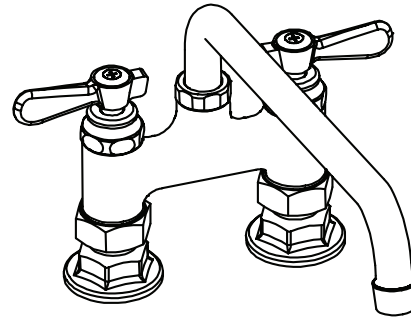

Use your smart phone to scan the above QR code to visit our website: www.bk-resources.com

4" Deck Mount Heavy Duty Faucet with Swing Spout

Model: BKF4HD-G, Lead Free

Options:

BK-DMMK Faucet Mounting Kit - SOLD SEPARATELY

Product Detail:

Model Number	DIM. A	DIM. B	DIM. C
BKF4HD-6-G	4.75" [120.6]	7" [177.8]	6" [152.4]
BKF4HD-8-G	5.56" [141.3]	7.38" [187.3]	8" [203.2]
BKF4HD-10-G	5.81" [147.6]	7.75" [196.8]	10" [254]
BKF4HD-12-G	6" [152.4]	8.20" [208.3]	12" [304.8]
BKF4HD-14-G	6.38" [161.9]	8.63" [219]	14" [355.6]
BKF4HD-16-G	6.75" [171.5]	9" [228.6]	16" [406.4]

Certifications:

Product Specifications:

- Heavy Duty Double Seat 1/4 Turn Ceramic Cartridges
- Color Coded Hot & Cold Indicators
- Double O-Ring Spout Seal
- High Polished Triple Dipped Chrome Finish
- Integral Check Valve
- Lead Free Compliant
- Full Replacement Parts Available

PRODUCT SPECIFICATION SHEET

RESOURCES

4" Deck Mount Heavy Duty Faucet with Swing Spout

Model: BKF4HD-G, Lead Free

Exploded Parts Detail:

Diagram #	Quantity	Part Number	Description
1	1	BKF-SPT-XX-G	Spout
2	1	BKF-SPT-SPACER	Spacer
3	1	BKF-SPT-ORING	O-Ring
4	1	BKF-SPT-NUT	Spout Nut
5	1	BKF-SPT-AER-W	Aerator Washer
6	1	BKF-SPT-AER	Aerator
7	1	BKF-AER-NOZZLE	Nozzle
8	2	BK-SBH	Handle
9	2	BKF-HV/CV-G	Cartridge Assembly
10	1	BKF4HD-XX-G	Faucet Body
11	2	BKF-ESC-WASHER	Washer
12	2	BKF-ESC	Mixing Valve Mounting Nut