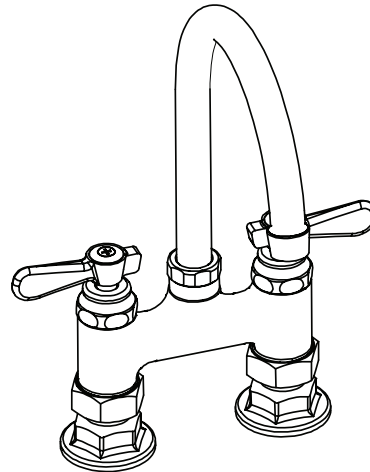

# 4" Deck Mount Heavy Duty Faucet with Gooseneck Spout

Model: BKF4HD-xG-G, Lead Free

### Product Specifications:

- Heavy Duty Double Seat 1/4 Turn Ceramic Cartridges
- Color Coded Hot & Cold Indicators
- Double O-Ring Spout Seal
- High Polished Triple Dipped Chrome Finish
- Integral Check Valve
- Lead Free Compliant
- Full Replacement Parts Available

## 4" Deck Mount Heavy Duty Faucet with Gooseneck Spout

Model: BKF4HD-xG-G, Lead Free

### Exploded Parts Detail:

Diagram #	Quantity	Part Number	Description
1	1	BKF-SPT-XX-G	Gooseneck Spout
2	1	BKF-SPT-NUT	Nut
3	1	BKF-SPT-SPACER	O-Ring
4	1	BKF-SPT-ORING	O-Ring
5	1	BKF-SPT-AER-W	Aerator Washer
6	1	BKF-SPT-AER	Aerator
7	1	BKF-AER-NOZZLE	Nozzle
8	2	BK-SBH	Handle
9	2	BKF-HV/CV-G	Cartridge Assembly
10	1	BKF4HD-XX-G	Faucet Body
11	2	BKF-ESC-WASHER	Washer
12	2	BKF-ESC	Mixing Valve Mounting Nut