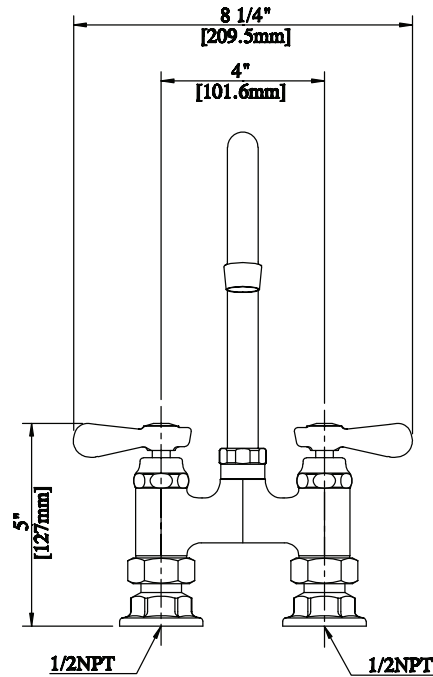

Use your smart phone to scan the above QR code to visit our website: www.bk-resources.com

4" Deck Mount Heavy Duty Faucet with Gooseneck Spout

Model: BKF4HD-xG-G, Lead Free

Options:

BKF-C414-VR
Vandal Resistant Aerator - .5 GPM

BKF-WBH
ADA Compliant
Wrist Blade Handles

BK-DMMK
Faucet Mounting Kit - *SOLD SEPARATELY*

Product Specifications:

- Heavy Duty Double Seat 1/4 Turn Ceramic Cartridges
- Color Coded Hot & Cold Indicators
- Double O-Ring Spout Seal
- High Polished Triple Dipped Chrome Finish
- Integral Check Valve
- Lead Free Compliant
- Full Replacement Parts Available

Product Detail:

Model Number	DIM. A	DIM. B	DIM. C
BKF4HD-3G-G	3.5" [90.0]	6.75" [171.4]	9.63" [244.4]
BKF4HD-5G-G	6" [150]	6.63" [168.2]	11.22" [284.9]
BKF4HD-8G-G	8.5" [215]	9.22" [234]	14.13" [358.7]