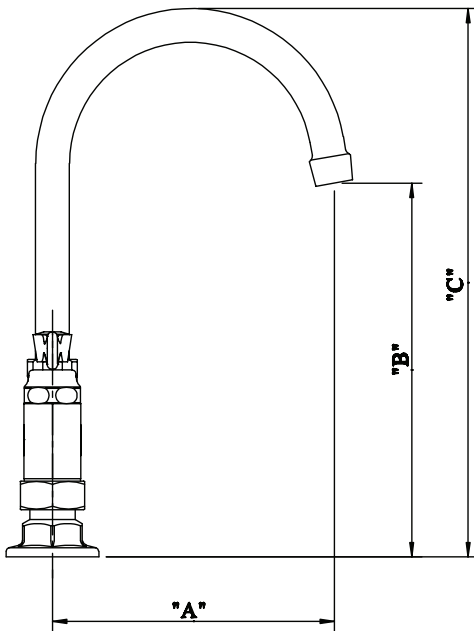

Use your smart phone to scan the above QR code to visit our website: www.bk-resources.com

4" Deck Mount Heavy Duty Faucet with Gooseneck Spout

Model: BKF4HD-xG-G, Lead Free

Options:

BKF-C414-VR
Vandal Resistant Aerator - .5 GPM

BKF-WBH
ADA Compliant
Wrist Blade Handles

BK-DMMK
Faucet Mounting Kit - *SOLD SEPARATELY*

Product Specifications:

- Heavy Duty Double Seat 1/4 Turn Ceramic Cartridges
- Color Coded Hot & Cold Indicators
- Double O-Ring Spout Seal
- High Polished Triple Dipped Chrome Finish
- Integral Check Valve
- Lead Free Compliant
- Full Replacement Parts Available

Product Detail:

Model Number	DIM. A	DIM. B	DIM. C
BKF4HD-3G-G	3.5" [90.0]	6.75" [171.4]	9.63" [244.4]
BKF4HD-5G-G	6" [150]	6.63" [168.2]	11.22" [284.9]
BKF4HD-8G-G	8.5" [215]	9.22" [234]	14.13" [358.7]