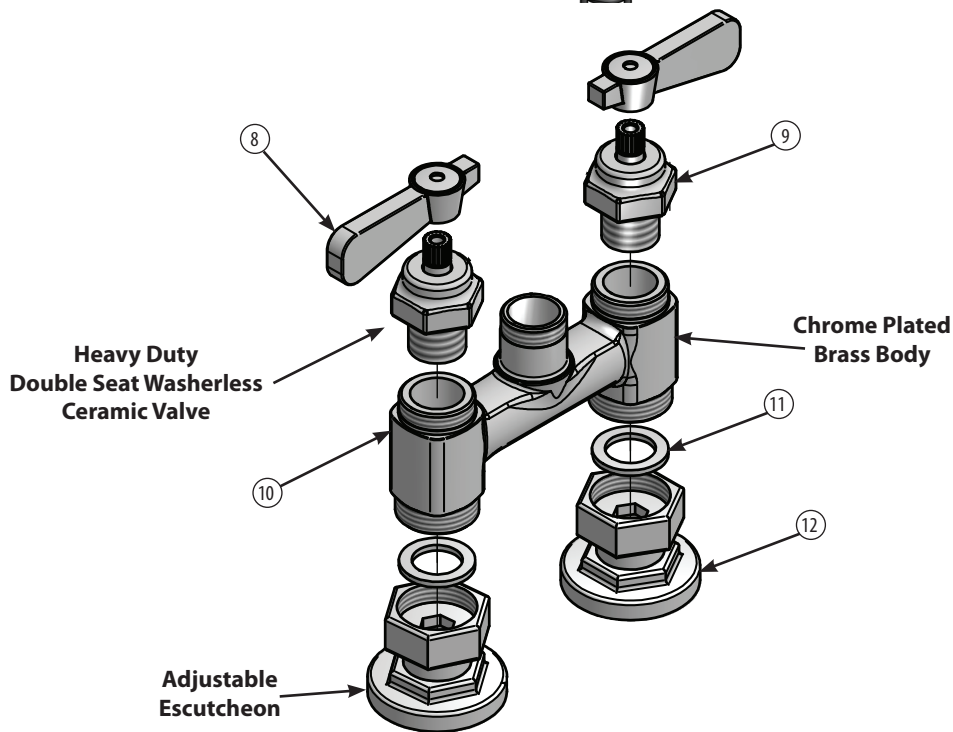

### Product Specifications:

- Heavy Duty Double Seat 1/4 Turn Ceramic Cartridges
- Color Coded Hot & Cold Indicators
- Double O-Ring Spout Seal
- High Polished Triple Dipped Chrome Finish
- Integral Check Valve
- Lead Free Compliant
- Full Replacement Parts Available

## 4" Deck Mount Heavy Duty Faucet with Gooseneck Spout

Model: BKF4HD-xG-G, Lead Free

### Exploded Parts Detail:

Diagram #	Quantity	Part Number	Description
1	1	BKF-SPT-XX-G	Gooseneck Spout
2	1	BKF-SPT-NUT	Nut
3	1	BKF-SPT-SPACER	O-Ring
4	1	BKF-SPT-ORING	O-Ring
5	1	BKF-SPT-AER-W	Aerator Washer
6	1	BKF-SPT-AER	Aerator
7	1	BKF-AER-NOZZLE	Nozzle
8	2	BK-SBH	Handle
9	2	BKF-HV/CV-G	Cartridge Assembly
10	1	BKF4HD-XX-G	Faucet Body
11	2	BKF-ESC-WASHER	Washer
12	2	BKF-ESC	Mixing Valve Mounting Nut