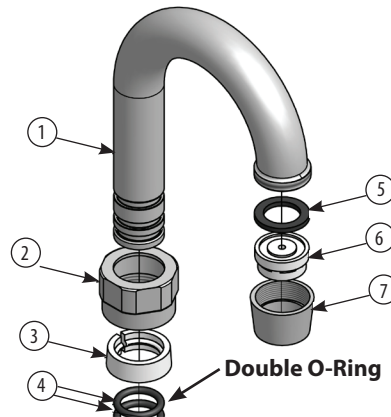

### Product Specifications:

- Heavy Duty Double Seat 1/4 Turn Ceramic Cartridges
- Color Coded Hot & Cold Indicators
- Double O-Ring Spout Seal
- High Polished Triple Dipped Chrome Finish
- Integral Check Valve
- Lead Free Compliant
- Full Replacement Parts Available

### Product Detail:

Model Number	DIM. A	DIM. B	DIM. C
BKF4HD-3G-G	3.5" [90.0]	6.75" [171.4]	9.63" [244.4]
BKF4HD-5G-G	6" [150]	6.63" [168.2]	11.22" [284.9]
BKF4HD-8G-G	8.5" [215]	9.22" [234]	14.13" [358.7]

## 4" Deck Mount Heavy Duty Faucet with Gooseneck Spout

Model: BKF4HD-xG-G, Lead Free

### Exploded Parts Detail:

Diagram #	Quantity	Part Number	Description
1	1	BKF-SPT-XX-G	Gooseneck Spout
2	1	BKF-SPT-NUT	Nut
3	1	BKF-SPT-SPACER	O-Ring
4	1	BKF-SPT-ORING	O-Ring
5	1	BKF-SPT-AER-W	Aerator Washer
6	1	BKF-SPT-AER	Aerator
7	1	BKF-AER-NOZZLE	Nozzle
8	2	BK-SBH	Handle
9	2	BKF-HV/CV-G	Cartridge Assembly
10	1	BKF4HD-XX-G	Faucet Body
11	2	BKF-ESC-WASHER	Washer
12	2	BKF-ESC	Mixing Valve Mounting Nut