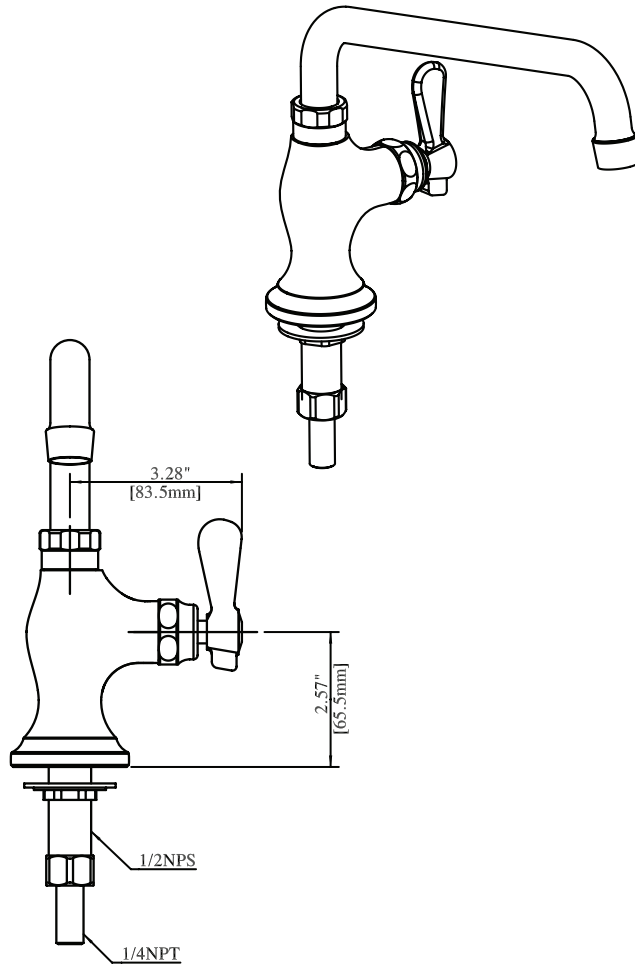

Use your smart phone to scan the above QR code to visit our website: www.bk-resources.com

Deck Mount Heavy Duty Single Valve Pantry Faucet with Swing Spout

Model: BKF-SPF

Options:

BKF-C414-VR
Vandal Resistant Aerator - .5 GPM

Product Specifications:

- Heavy Duty Double Seat 1/4 Turn Ceramic Cartridges
- High Polished Dipped Chrome Finish
- Full Replacement Parts Available

Product Detail:

Model Number	DIM. A	DIM. B	DIM. C
BKF-SPF-6-G	4.63" [117.5]	6.88" [174.6]	6" [152.4]
BKF-SPF-8-G	5" [127]	7.22" [183.4]	8" [203.2]
BKF-SPF-10-G	5.38" [136.5]	7.63" [193.6]	10" [254]
BKF-SPF-12-G	5.75" [146]	8" [203.2]	12" [304.8]
BKF-SPF-14-G	6.16" [156.4]	8.38" [212.7]	14" [355.6]
BKF-SPF-16-G	6.56" [166.7]	8.75" [222.3]	16" [406.4]

Certifications:

PRODUCT SPECIFICATION SHEET

RESOURCES

Deck Mount Heavy Duty Single Valve Pantry Faucet with Swing Spout

Model: BKF-SPF

Exploded Parts Detail:

Diagram #	Quantity	Part Number	Description
1	1	BK-SPF-XX-G	Faucet Body
2	1	BKF-SBH	Handle
3	1	BKF-MN	Nut
4	1	BKF-MW	Washer
5	1	BKF-SPT-XX	Spout
5A	2	BKF-SPT-O-RING	O-Ring
5B	1	BKF-SPT-AERATOR	Aerator
5C	1	BKF-SPT-SPACER	Spacer
5D	1	BKF-SPT-N	Nut
6	1	BKF-HV/CV-G	Mixing Valve
7	1	BKF-BONNET	MV Nut