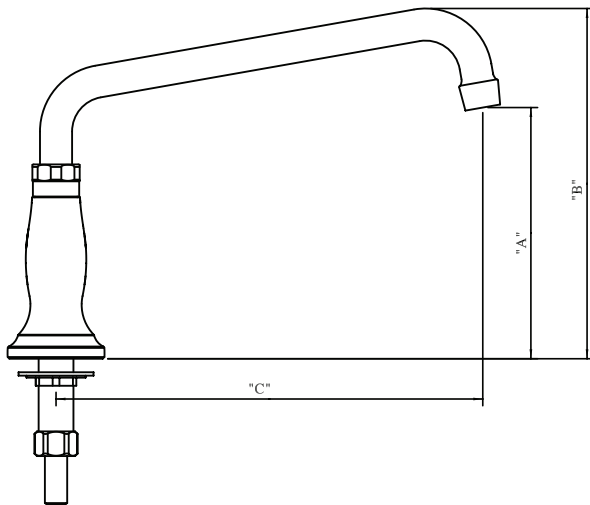

Use your smart phone to scan the above QR code to visit our website: www.bk-resources.com

Deck Mount Heavy Duty Single Valve Pantry Faucet with Swing Spout

Model: BKF-SPF

Options:

BKF-C414-VR
Vandal Resistant Aerator - .5 GPM

Product Specifications:

- Heavy Duty Double Seat 1/4 Turn Ceramic Cartridges
- High Polished Dipped Chrome Finish
- Full Replacement Parts Available

Product Detail:

Model Number	DIM. A	DIM. B	DIM. C
BKF-SPF-6-G	4.63" [117.5]	6.88" [174.6]	6" [152.4]
BKF-SPF-8-G	5" [127]	7.22" [183.4]	8" [203.2]
BKF-SPF-10-G	5.38" [136.5]	7.63" [193.6]	10" [254]
BKF-SPF-12-G	5.75" [146]	8" [203.2]	12" [304.8]
BKF-SPF-14-G	6.16" [156.4]	8.38" [212.7]	14" [355.6]
BKF-SPF-16-G	6.56" [166.7]	8.75" [222.3]	16" [406.4]

Certifications:

PRODUCT SPECIFICATION SHEET

RESOURCES

Deck Mount Heavy Duty Single Valve Pantry Faucet with Swing Spout

Model: BKF-SPF

Exploded Parts Detail:

Diagram #	Quantity	Part Number	Description
1	1	BK-SPF-XX-G	Faucet Body
2	1	BKF-SBH	Handle
3	1	BKF-MN	Nut
4	1	BKF-MW	Washer
5	1	BKF-SPT-XX	Spout
5A	2	BKF-SPT-O-RING	O-Ring
5B	1	BKF-SPT-AERATOR	Aerator
5C	1	BKF-SPT-SPACER	Spacer
5D	1	BKF-SPT-N	Nut
6	1	BKF-HV/CV-G	Mixing Valve
7	1	BKF-BONNET	MV Nut