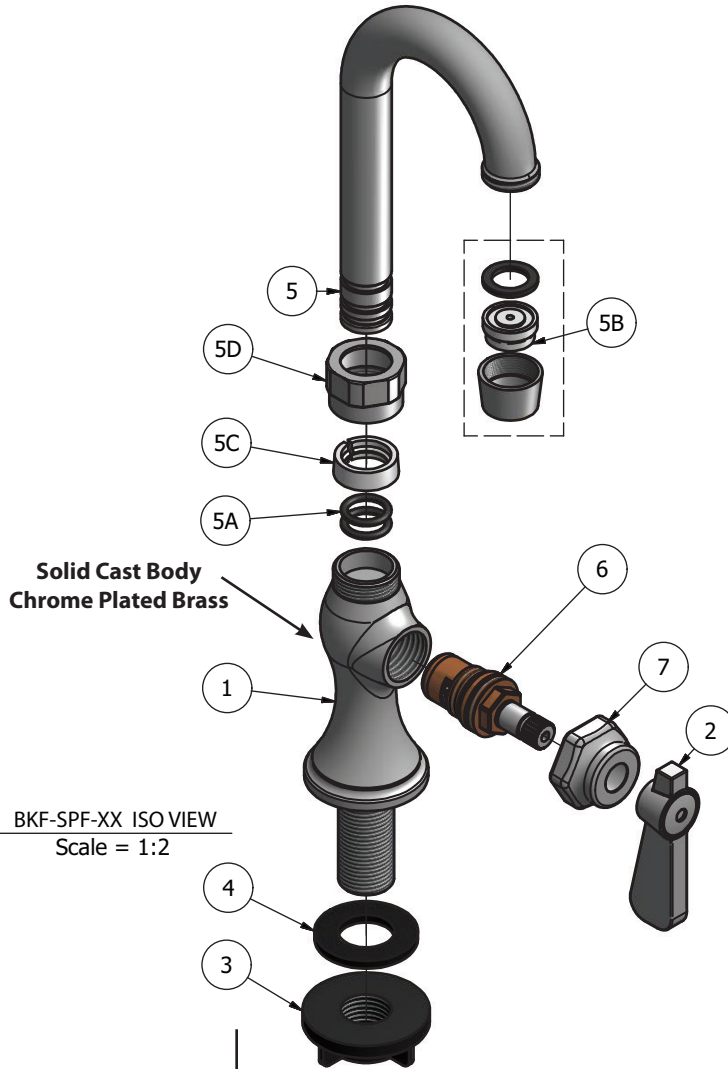

Use your smart phone to scan the above QR code to visit our website: www.bk-resources.com

Deck Mount Heavy Duty Single Valve Pantry Faucet with Swing Spout

Model: BKF-SPF

Options:

BKF-C414-VR
Vandal Resistant Aerator - .5 GPM

Product Specifications:

- Heavy Duty Double Seat 1/4 Turn Ceramic Cartridges
- High Polished Dipped Chrome Finish
- Full Replacement Parts Available

Product Detail:

Model Number	DIM. A	DIM. B	DIM. C
BKF-SPF-6-G	4.63" [117.5]	6.88" [174.6]	6" [152.4]
BKF-SPF-8-G	5" [127]	7.22" [183.4]	8" [203.2]
BKF-SPF-10-G	5.38" [136.5]	7.63" [193.6]	10" [254]
BKF-SPF-12-G	5.75" [146]	8" [203.2]	12" [304.8]
BKF-SPF-14-G	6.16" [156.4]	8.38" [212.7]	14" [355.6]
BKF-SPF-16-G	6.56" [166.7]	8.75" [222.3]	16" [406.4]

Certifications:

PRODUCT SPECIFICATION SHEET

RESOURCES

Deck Mount Heavy Duty Single Valve Pantry Faucet with Swing Spout

Model: BKF-SPF

Exploded Parts Detail:

Diagram #	Quantity	Part Number	Description
1	1	BK-SPF-XX-G	Faucet Body
2	1	BKF-SBH	Handle
3	1	BKF-MN	Nut
4	1	BKF-MW	Washer
5	1	BKF-SPT-XX	Spout
5A	2	BKF-SPT-O-RING	O-Ring
5B	1	BKF-SPT-AERATOR	Aerator
5C	1	BKF-SPT-SPACER	Spacer
5D	1	BKF-SPT-N	Nut
6	1	BKF-HV/CV-G	Mixing Valve
7	1	BKF-BONNET	MV Nut

Optional Spouts & Parts:

Heavy Duty Gooseneck Spout
BKF-HSPT-3G-G, BKF-HSPT-5G-G
BKF-HSPT-8G-G

Heavy Duty DJ Swing Spout
BKF-HSPT-18-G

Heavy Duty Swing Spout
BKF-HSPT-6-G, BKF-HSPT-8-G
BKF-HSPT-10-G, BKF-HSPT-12-G
BKF-HSPT-14-G, BKF-HSPT-16-G